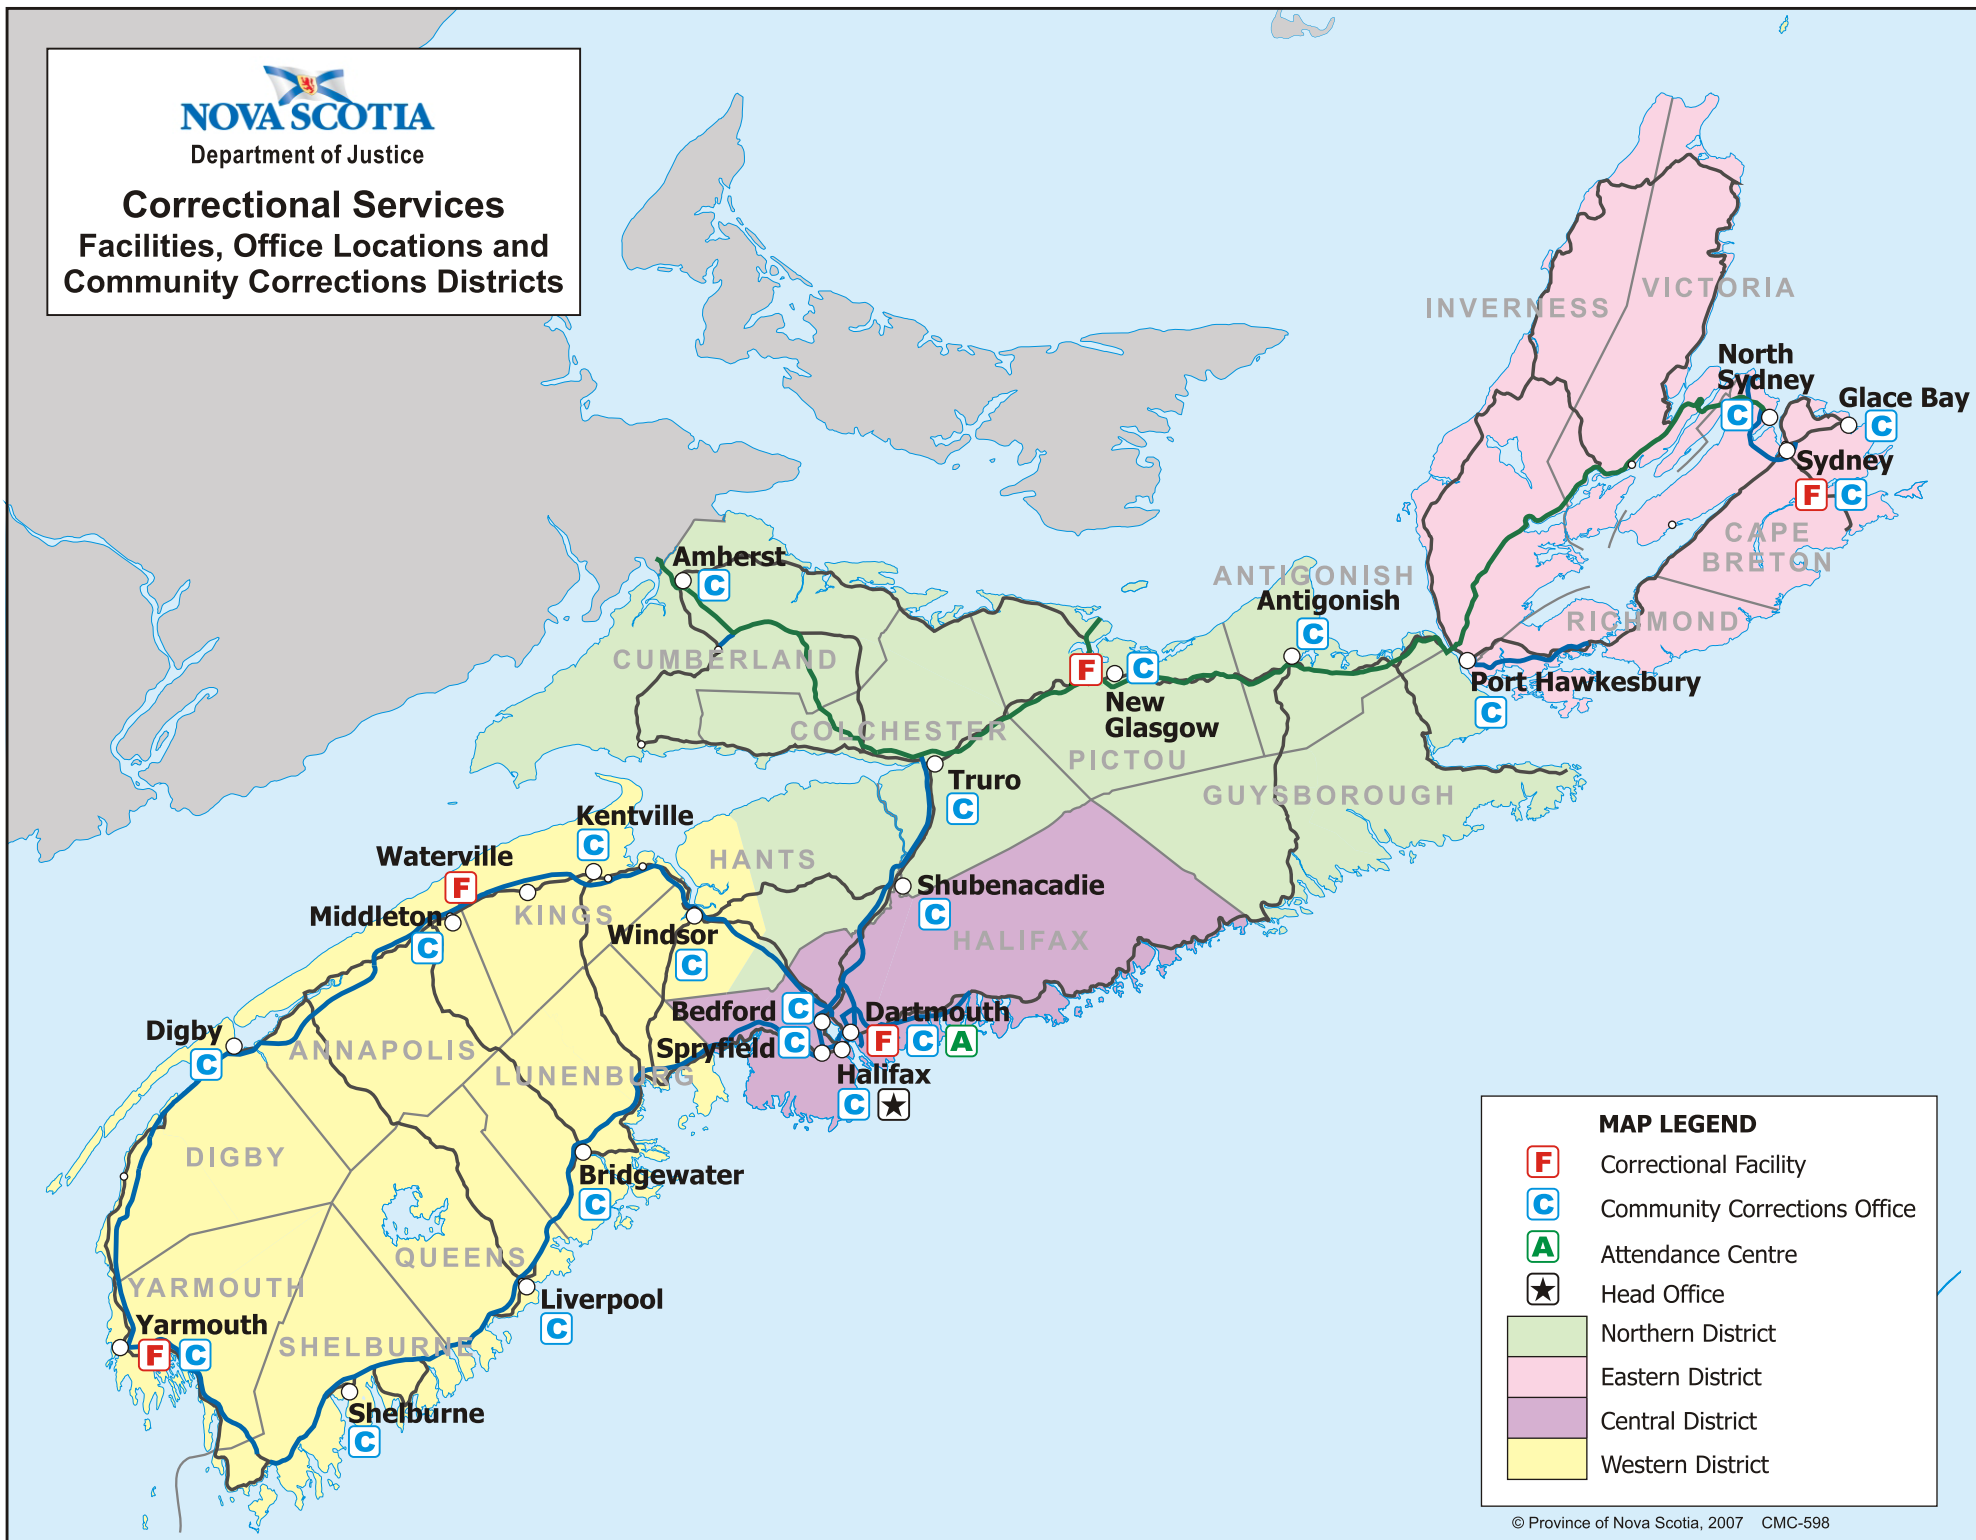

# Correctional Services

Facilities, Office Locations and  
Community Corrections Districts

**MAP LEGEND**

- F** Correctional Facility
- C** Community Corrections Office
- A** Attendance Centre
- ★** Head Office
- Green** Northern District
- Pink** Eastern District
- Purple** Central District
- Yellow** Western District