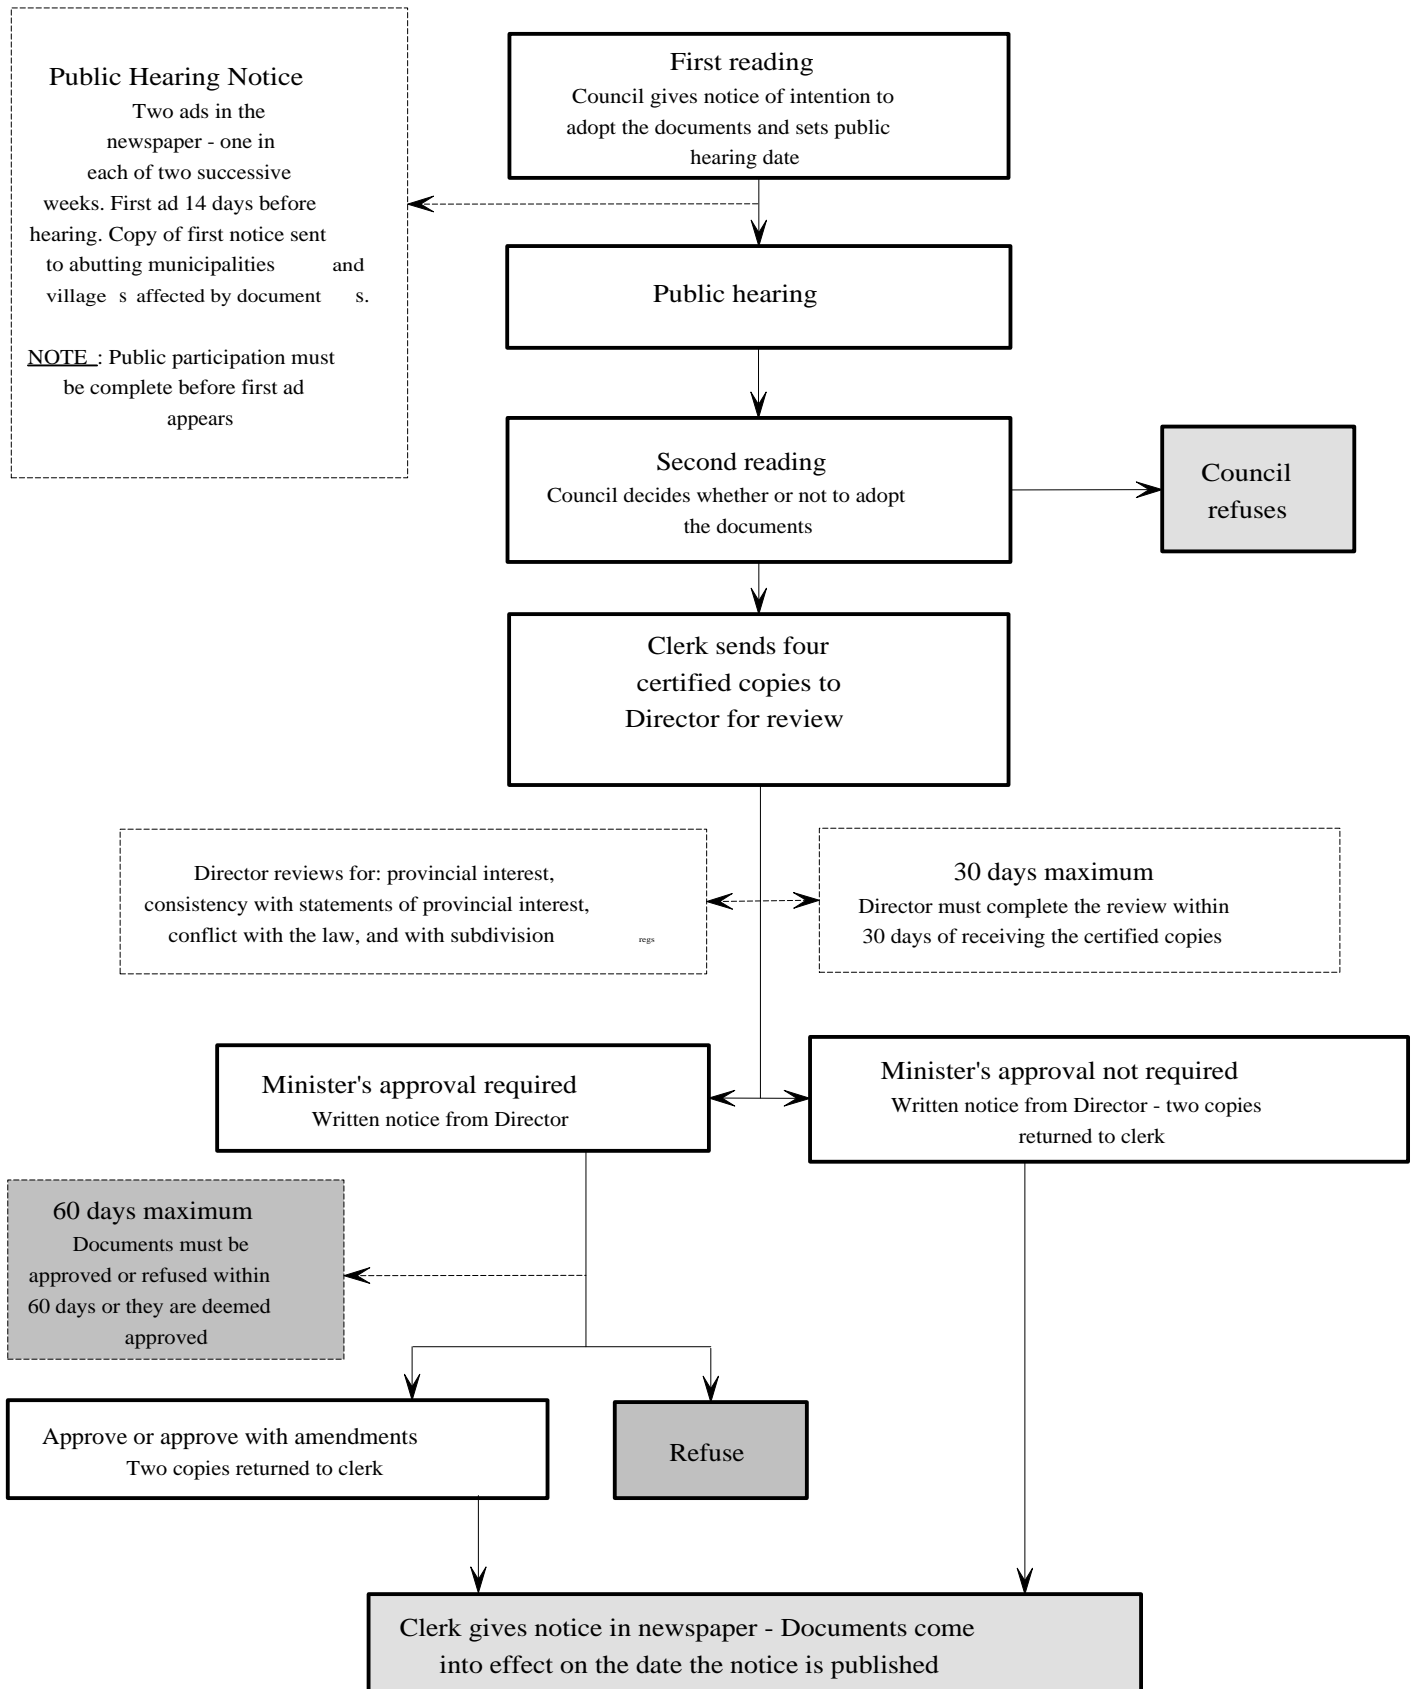

Chart 1 - Planning Documents Approval Process

Shaded boxes indicate that the process has come to an end.

Source: MGA sections 205, 206 and 208.