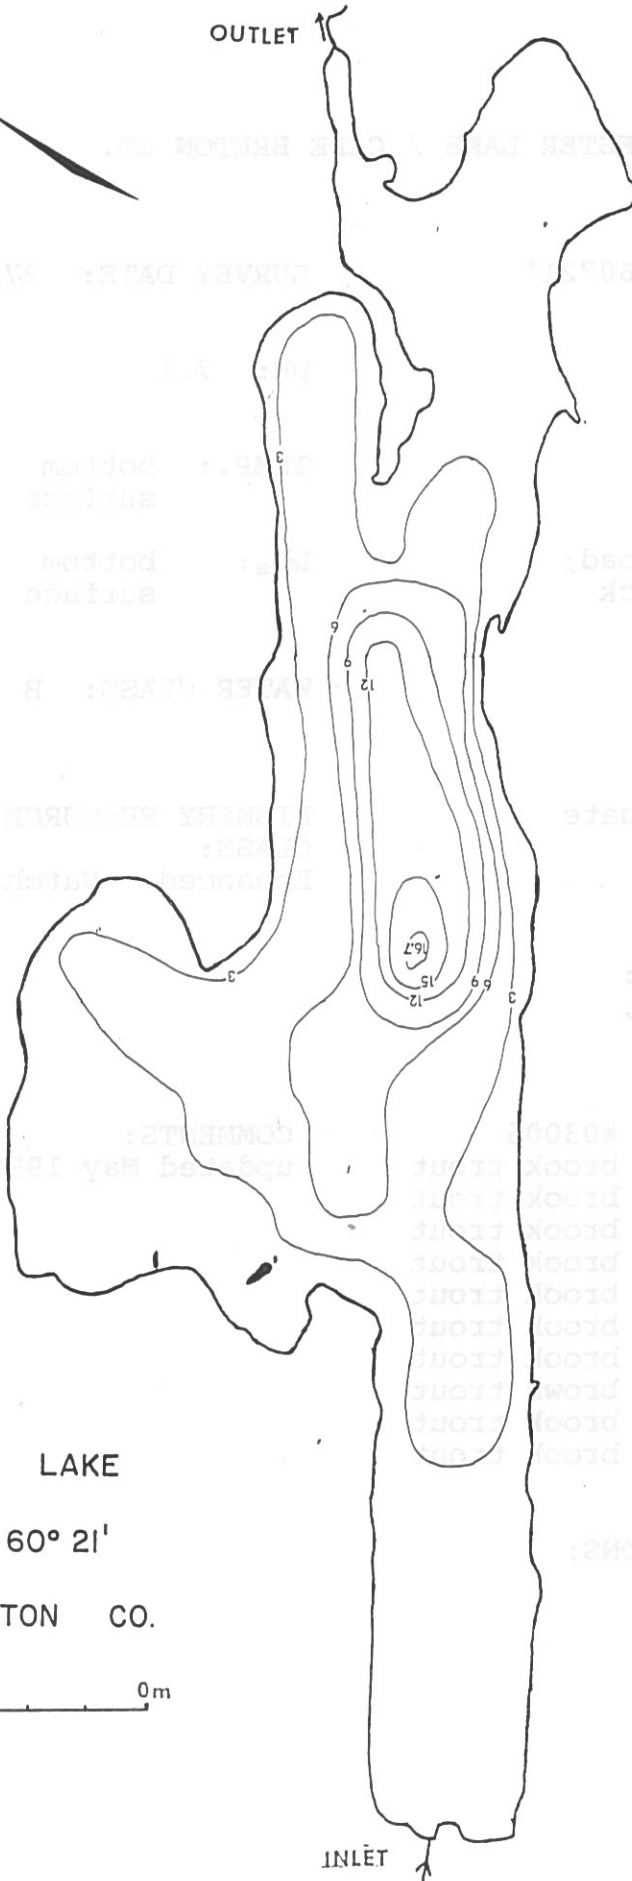

OUTLET

INLET

FORESTER LAKE

46° 08' 60° 21'

CAPE BRETON CO.

LAKE NAME AGENCY: FORESTER LAKE / CAPE BRETON CO.
 CO-ORDINATES: 46°08' 60°21'
 AREA: 122 ha
 MAX. DEPTH: 17 m
 ACCESS: public, dirt road; by car and stocking truck
 PROJECTED USE: low
 SPAWNING HABITAT: adequate
 PREDATORS / COMPETITORS: wa. perch, B. Killifish, stickleback
 STOCKING HISTORY: code #0300
 1979 4400 fingerling brook trout
 1980 2492 fingerling brook trout
 1981 253 yearling brook trout
 1982 2052 fingerling brook trout
 1984 4488 fingerling brook trout
 1985 1040 yearling brook trout
 1987 12078 fingerling brook trout
 1988 9999 fingerling brook trout
 1989 2320 yearling brook trout
 1989 1619 yearling brook trout
 COMMENTS: updated May 1990
 MANAGEMENT RECOMMENDATIONS: