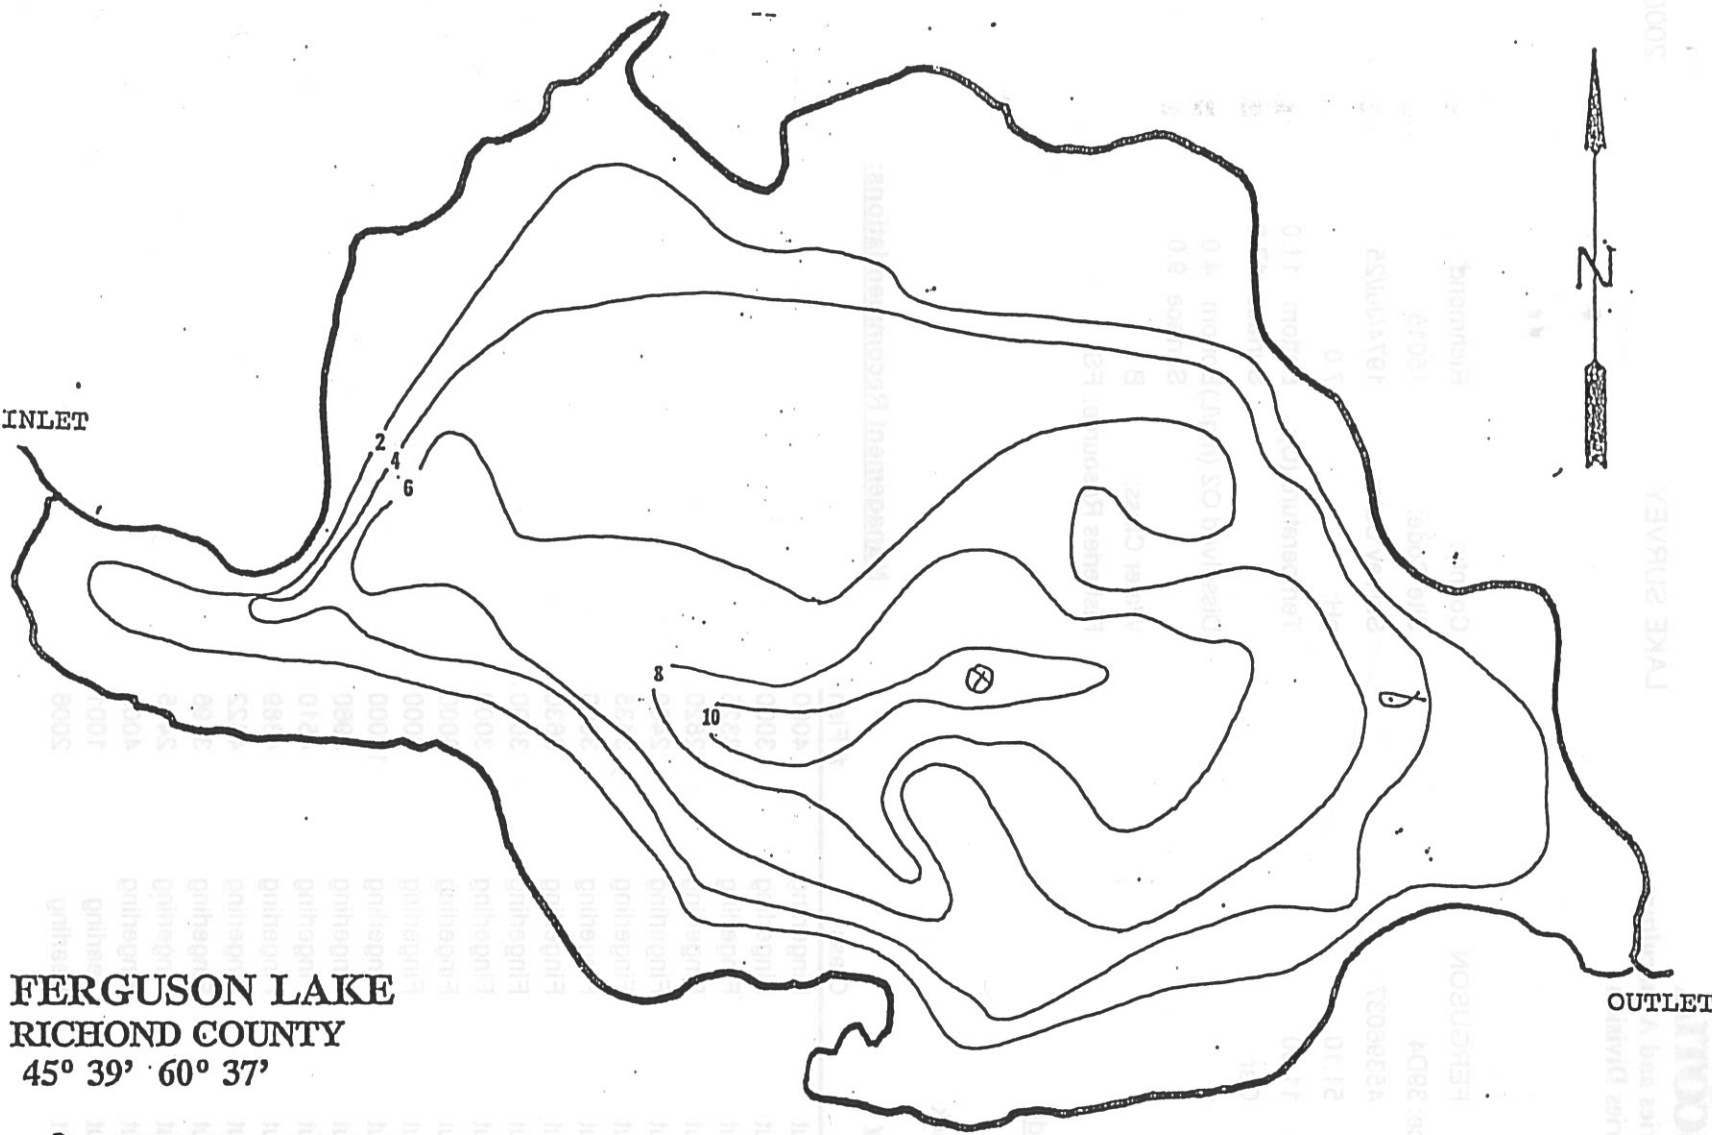

INLET

FERGUSON LAKE
RICHMOND COUNTY
45° 39' 60° 37'

⊗ CHEMISTRY STATION
⊗ NET SET

0m 300

OUTLET