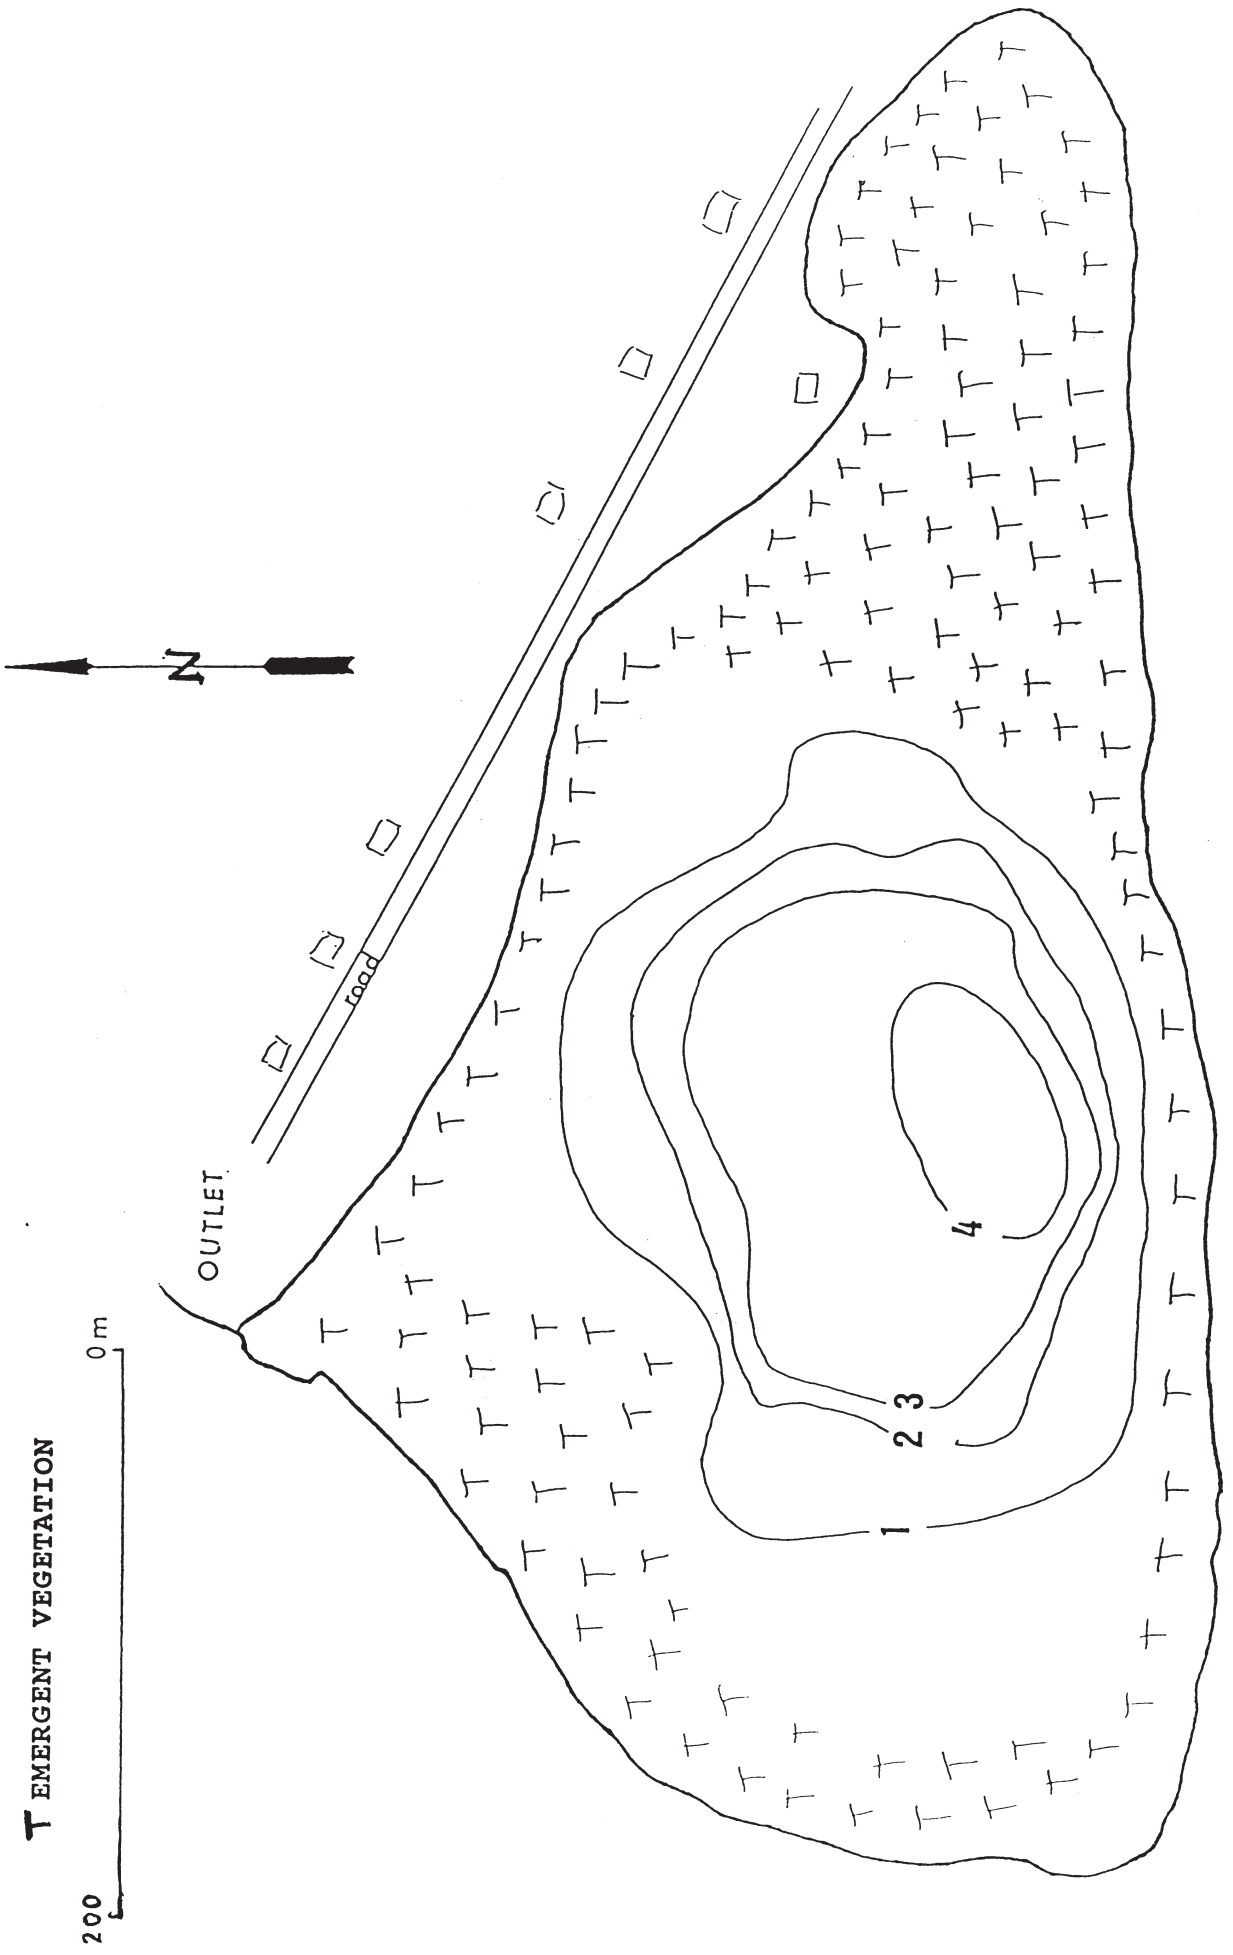

MACKINNON (CROOKED) LAKE
RICHMOND COUNTY
45° 44' 60" 24'

T EMERGENT VEGETATION

200 0 m