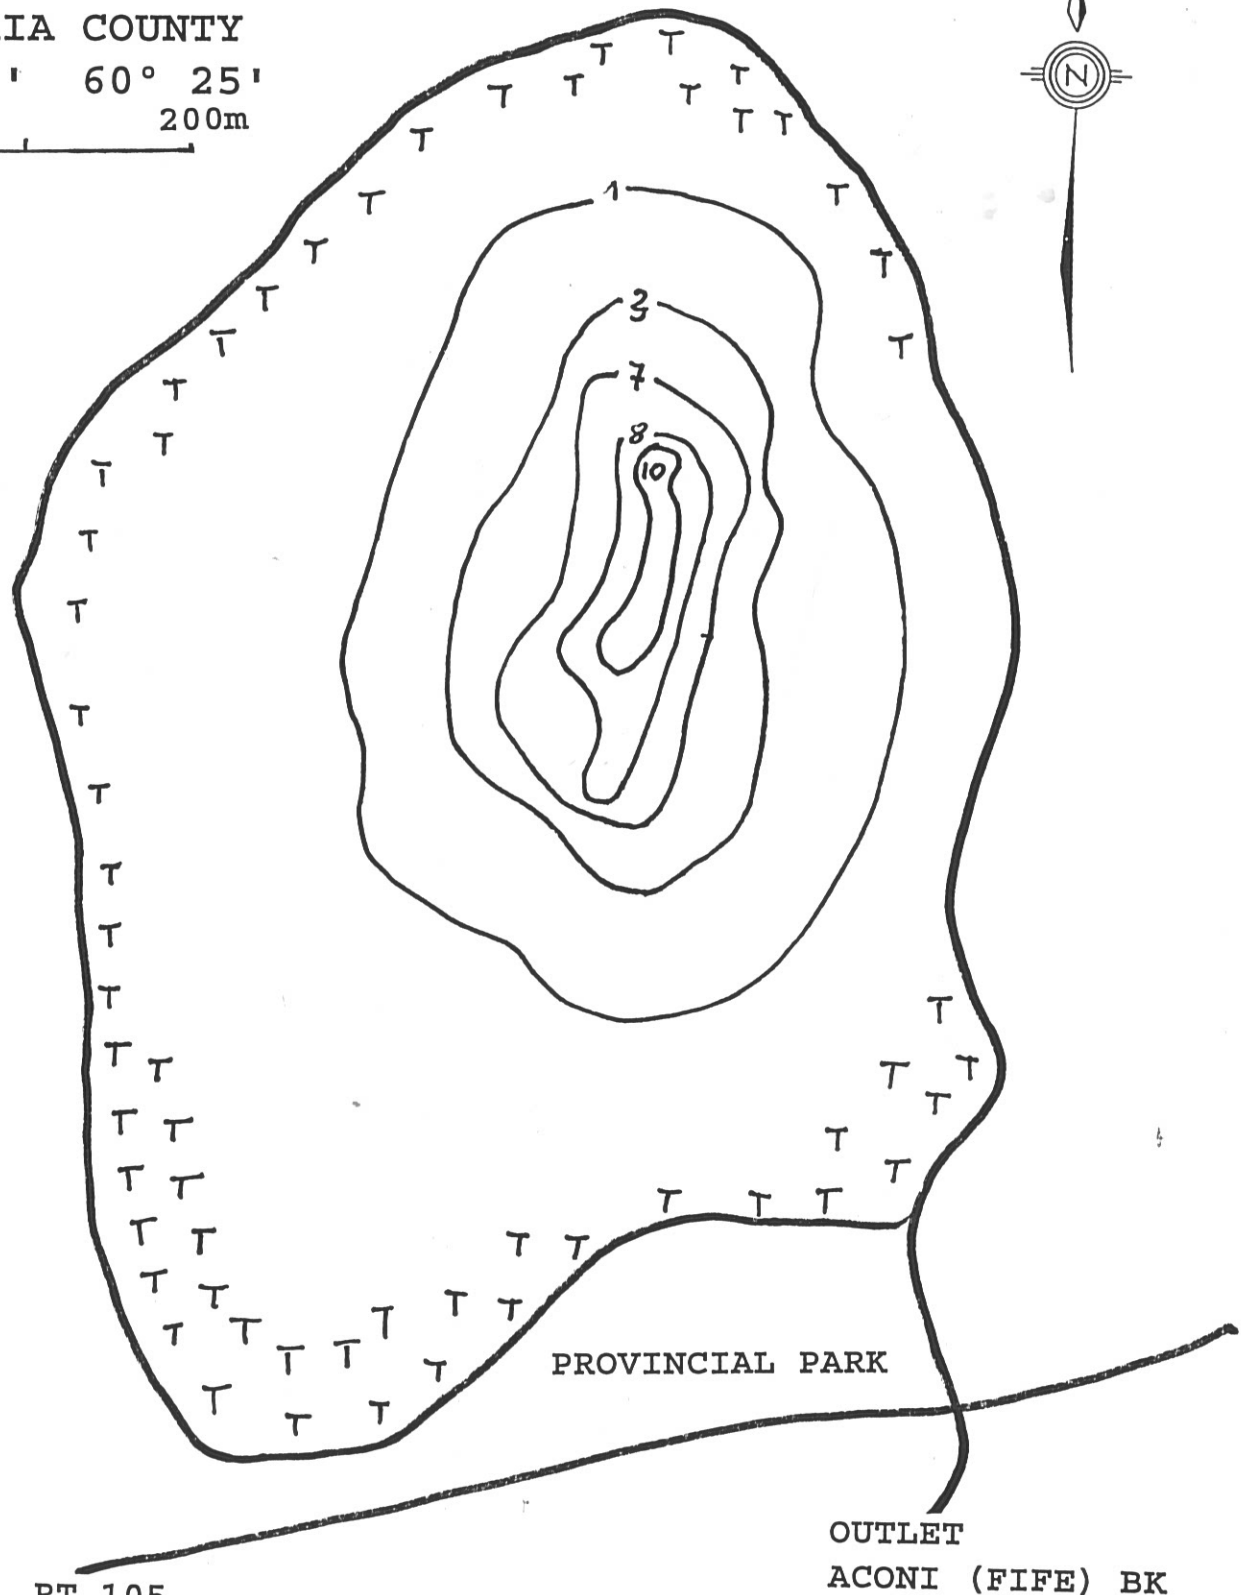

# DALEM LAKE

VICTORIA COUNTY

46° 15' 60° 25'

0 200m

RT 105

OUTLET  
ACONI (FIFE) BK