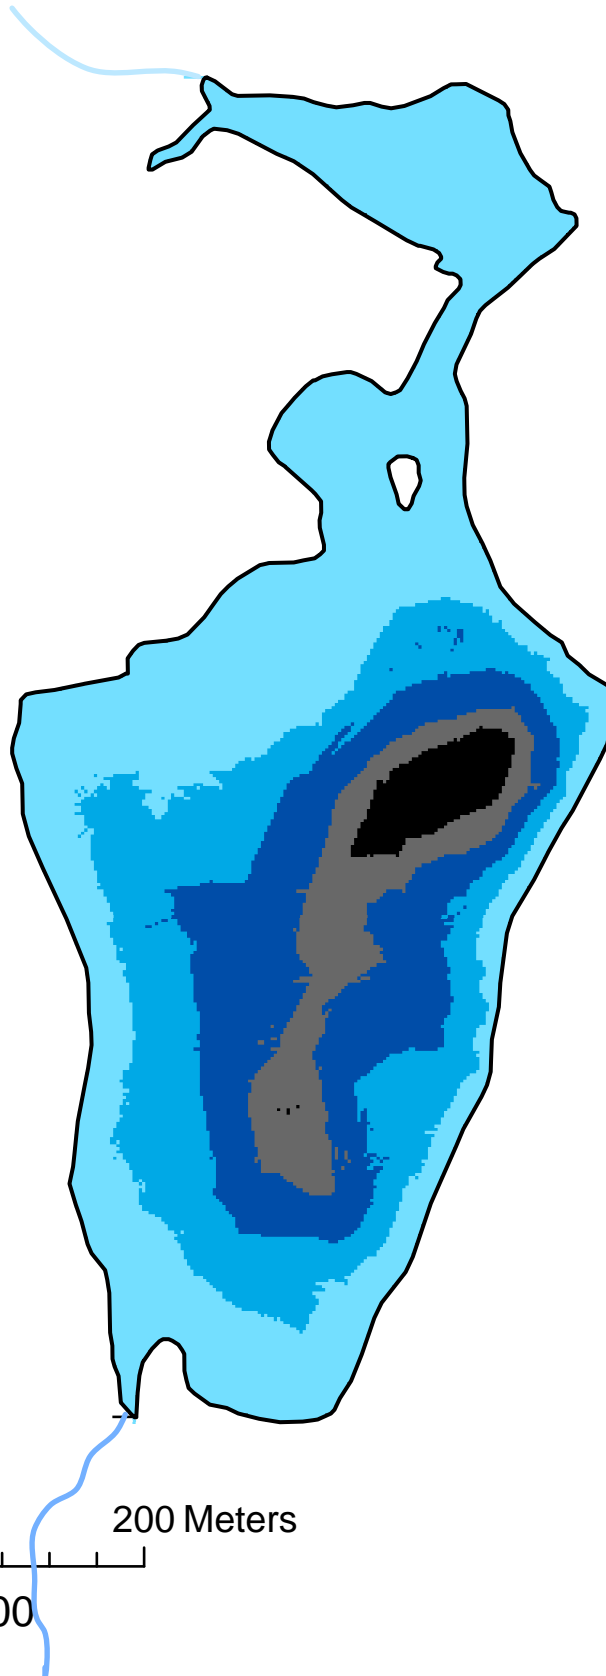

# LARKIN LAKE

Victoria County, Nova Scotia, Canada

N46° 31' 48.5" W60° 37' 09.3"

## Lake Depths