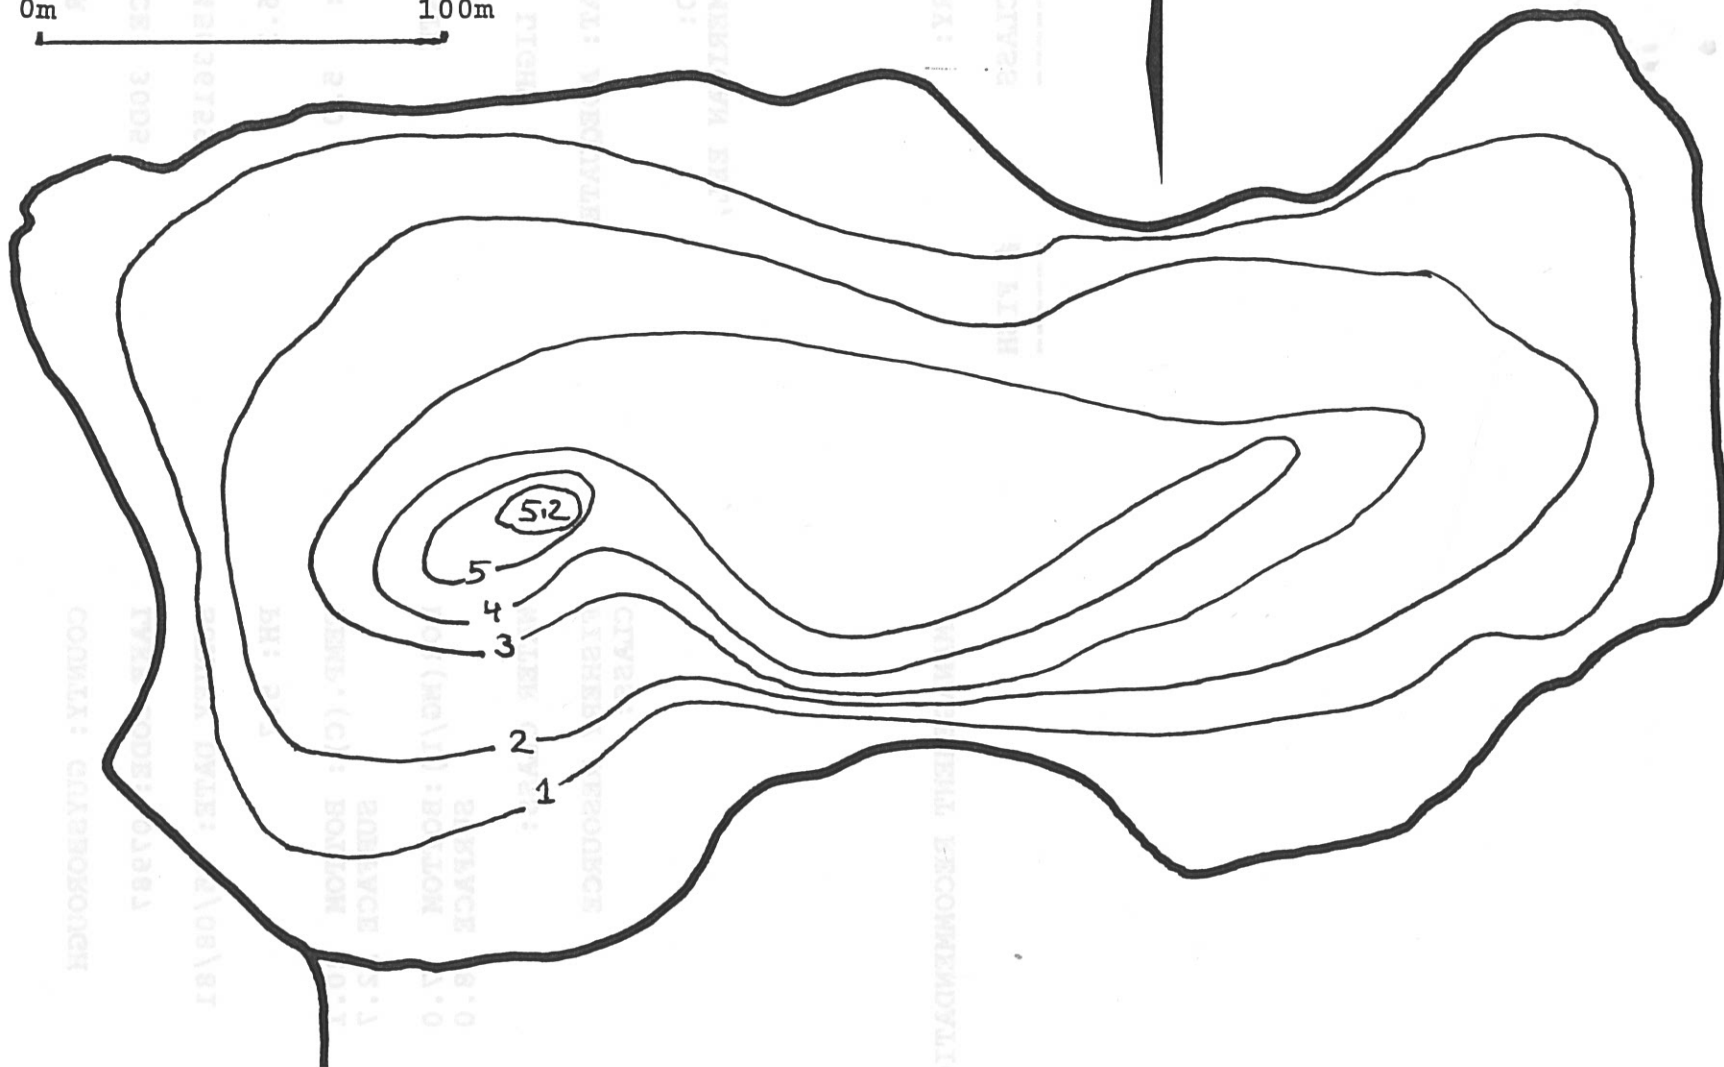

BEAR LAKE

GUYSBOROUGH COUNTY

45° 03' 61° 59'

0m 100m

OUTLET