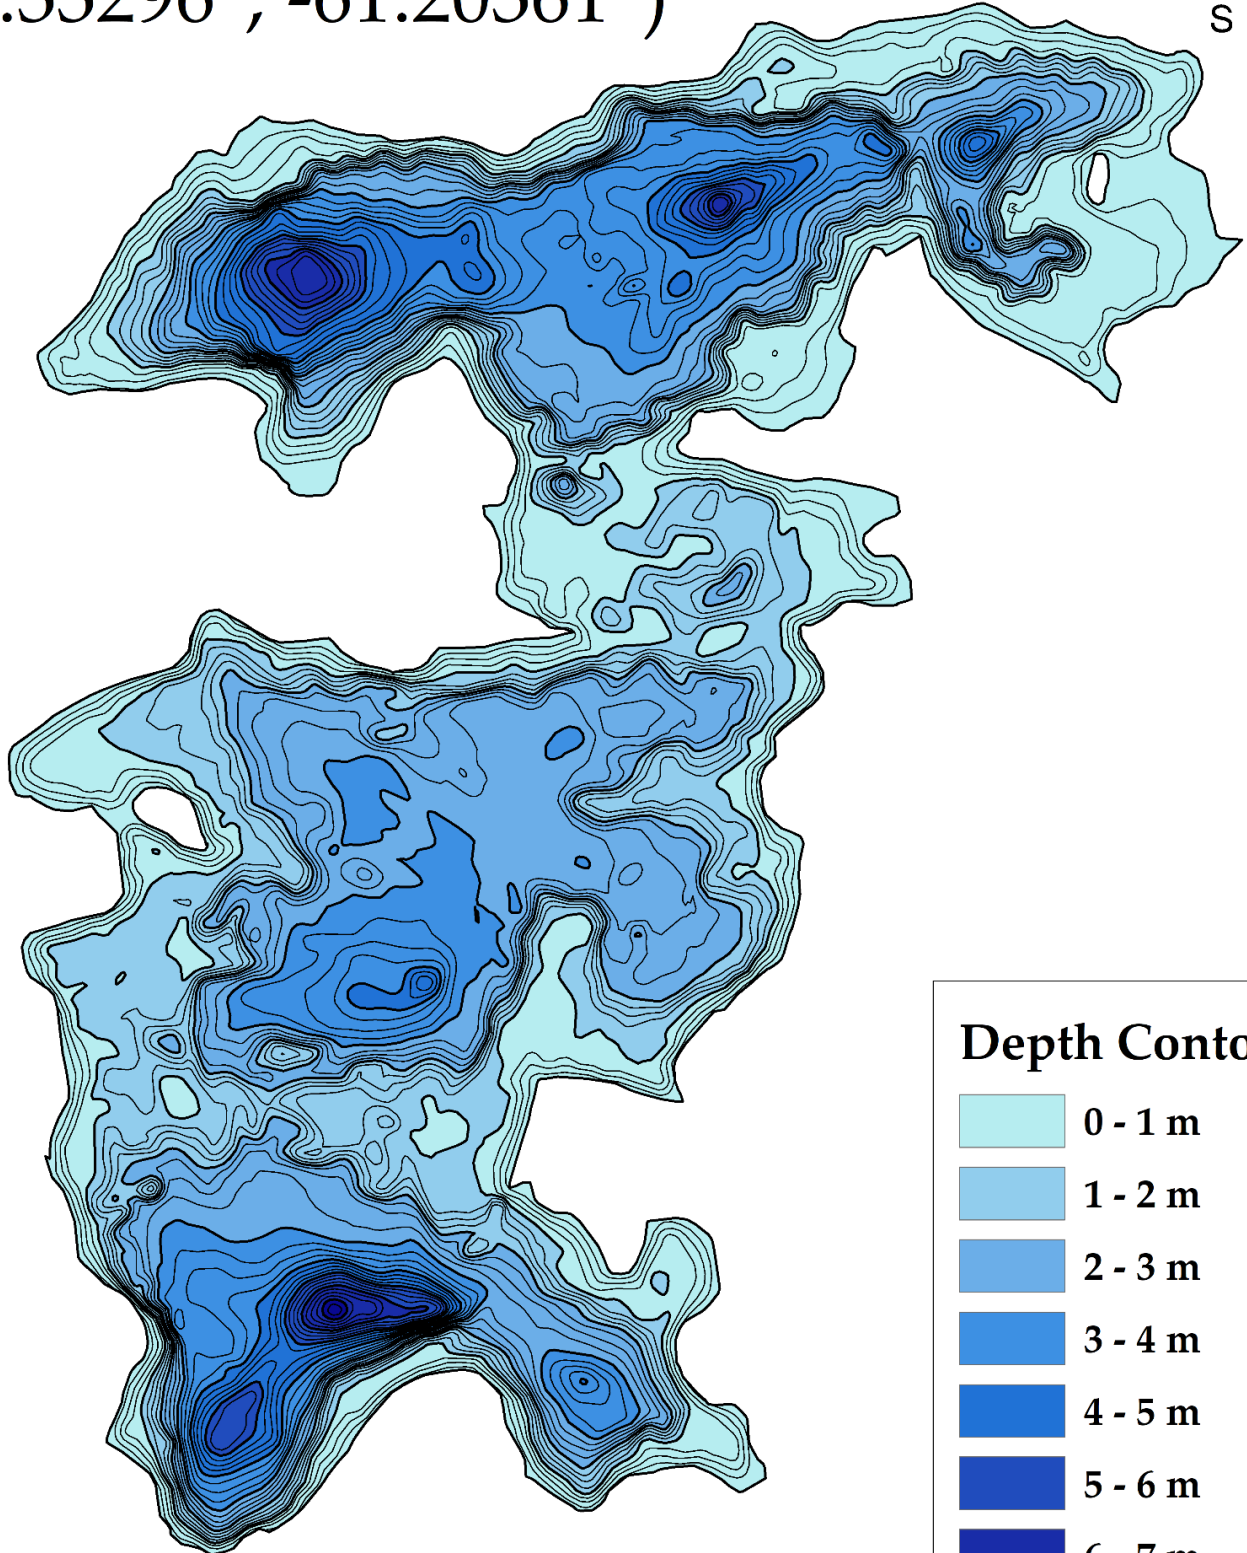

# Dobsons Lake

Guysborough County, NS

(45.33296°, -61.20361°)

## Depth Contours

0 0.125 0.25 0.5 Kilometers