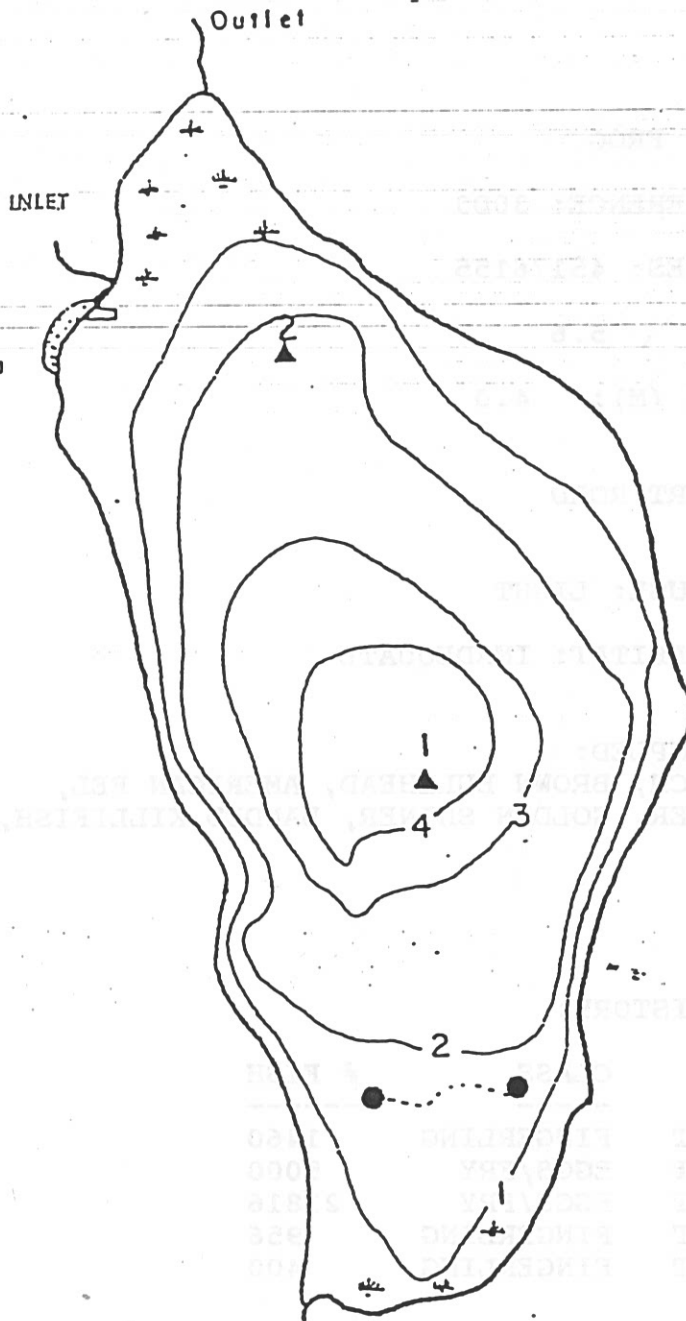

Boot Launch Area

Frog Lake

45°17' 61°55'

.GUYSBOROUGH CO.

0

158 m