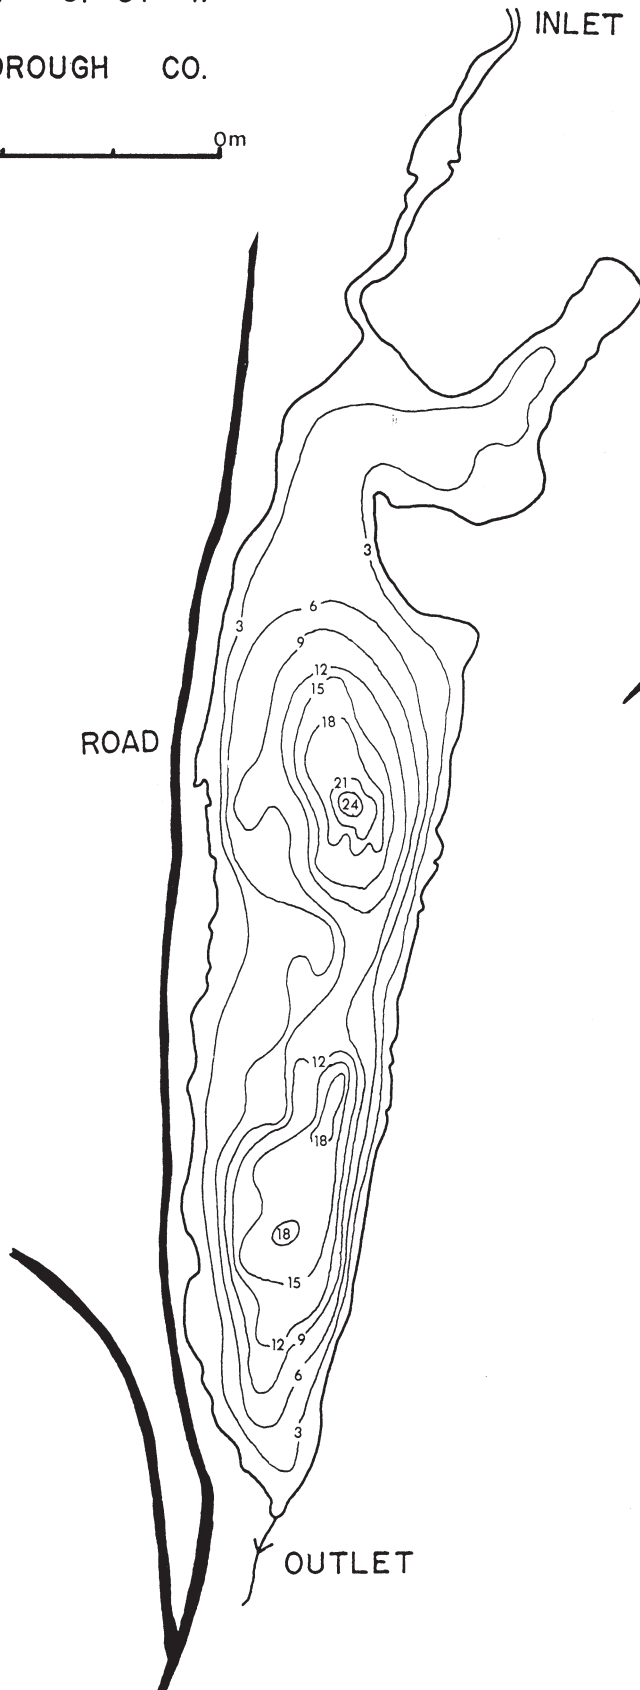

# UPPER INDIAN HARBOUR LAKE

45° 10' N 61° 57' W

GUYSBOROUGH CO.

300 0m

INLET

ROAD

OUTLET