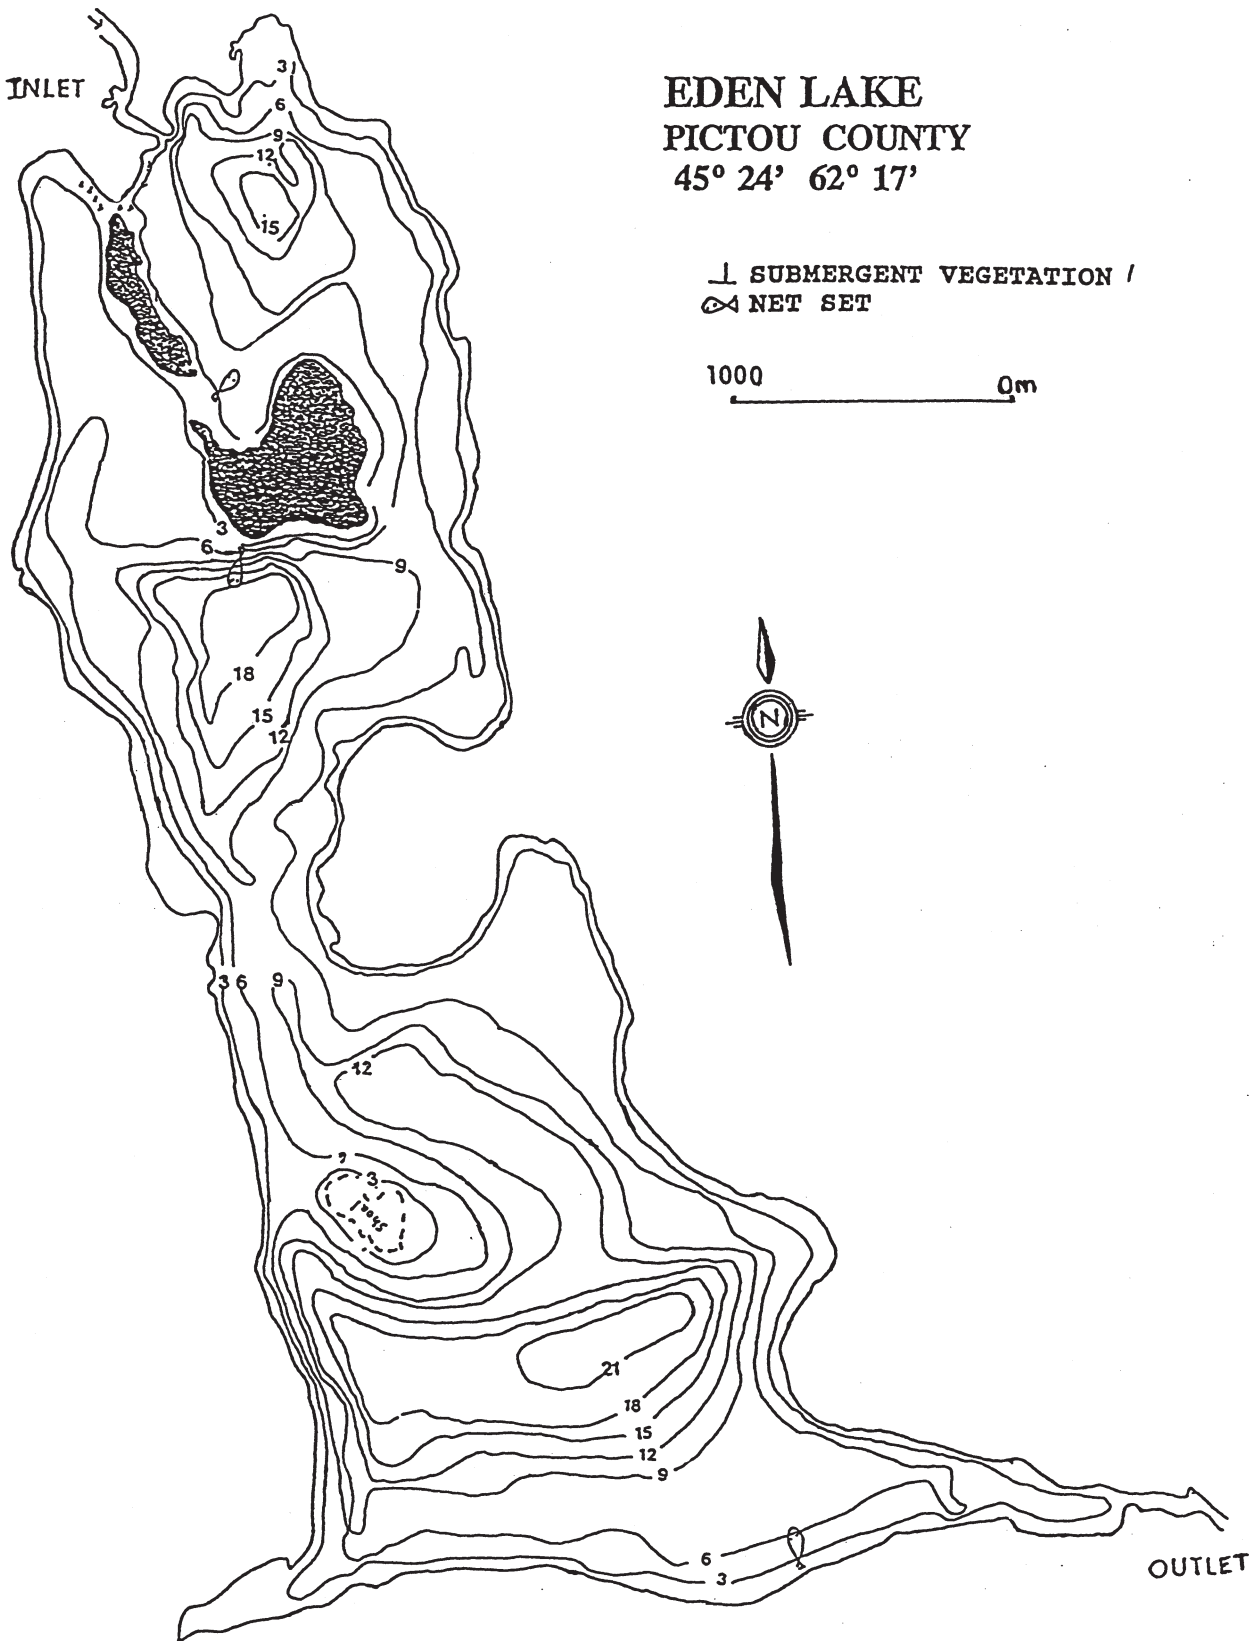

INLET

# EDEN LAKE PICTOU COUNTY 45° 24' 62° 17'

⊥ SUBMERGENT VEGETATION /  
⊗ NET SET

1000 0m

OUTLET