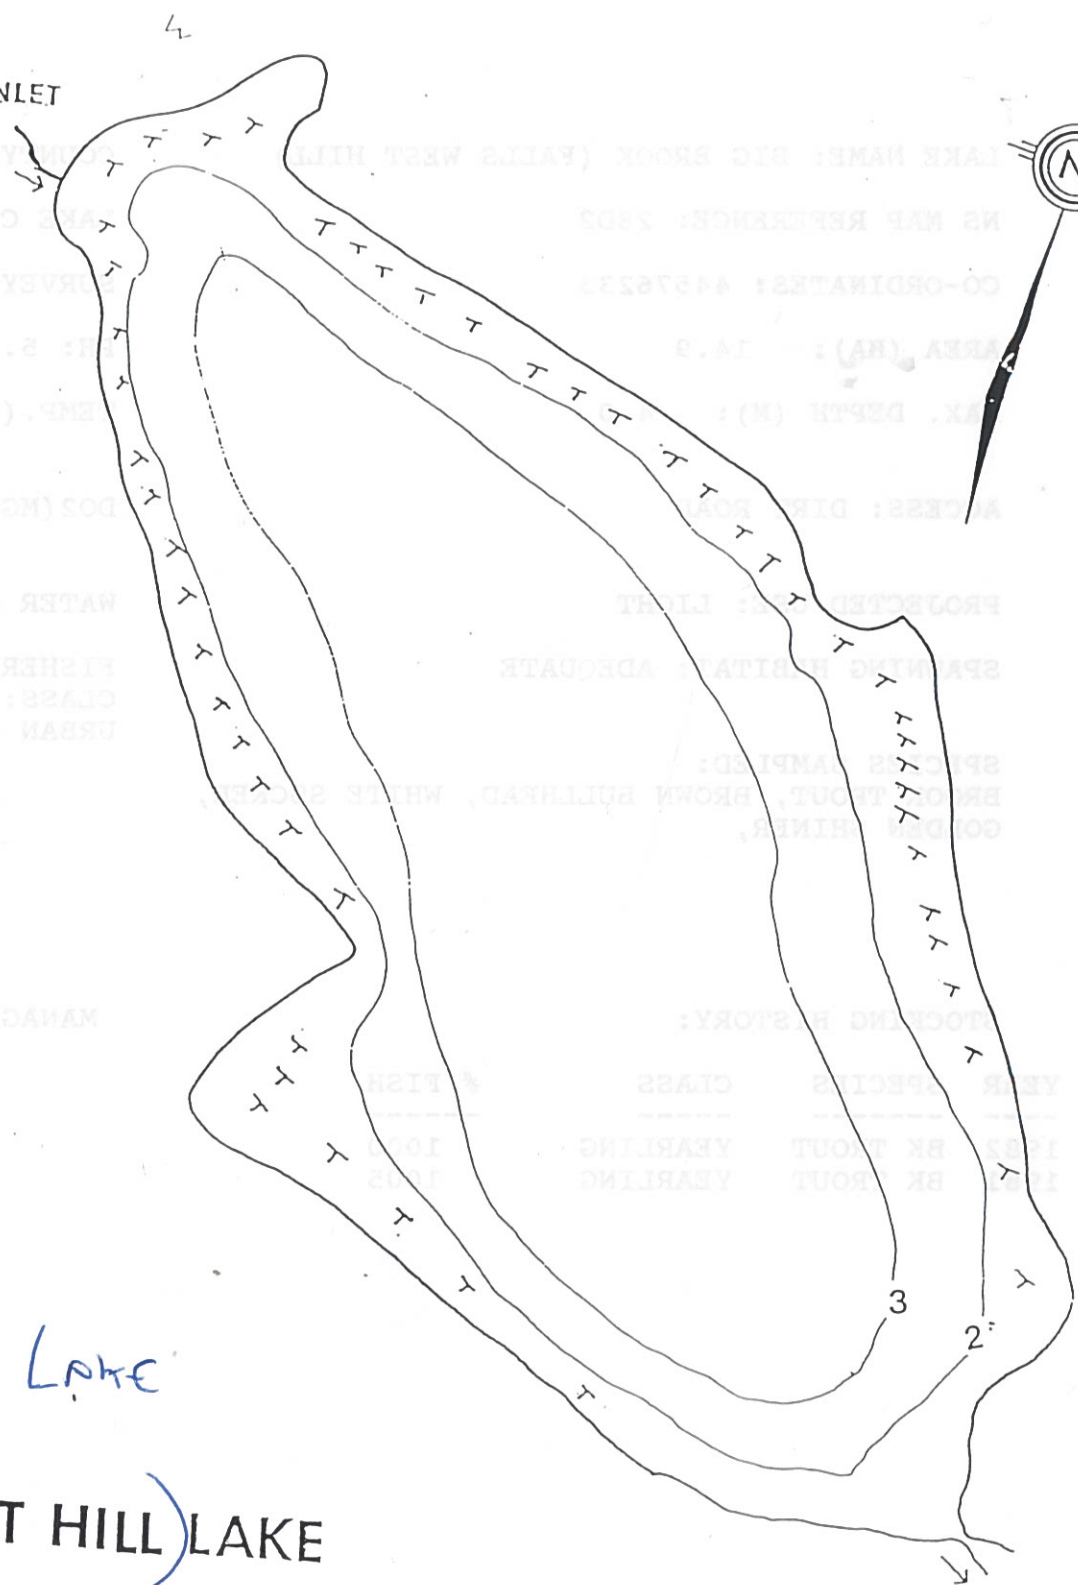

INLET

Big Brook Lake

FALLS WEST HILL LAKE

HALIFAX CO.

45°57' 62°32'