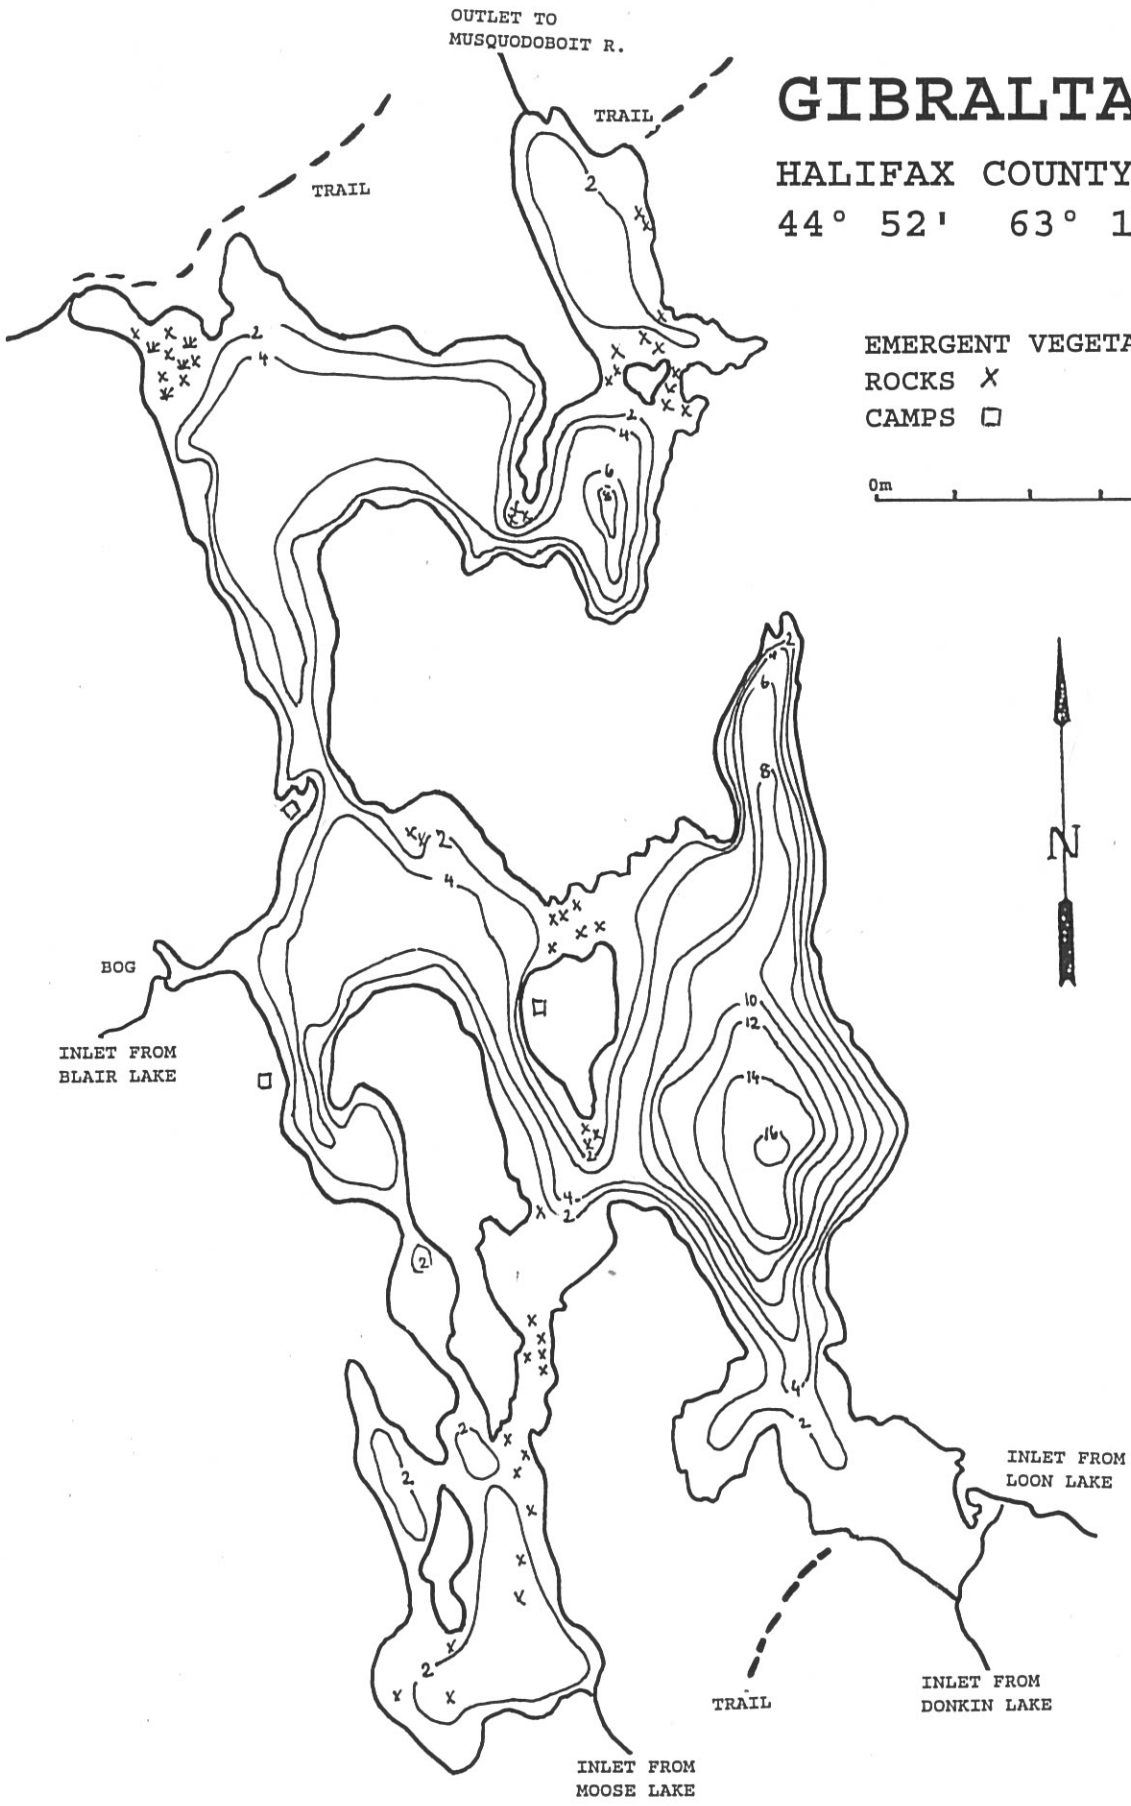

GIBRALTAR LAKE

HALIFAX COUNTY

44° 52' 63° 15'

EMERGENT VEGETATION 
ROCKS X
CAMPS 

0m  500m