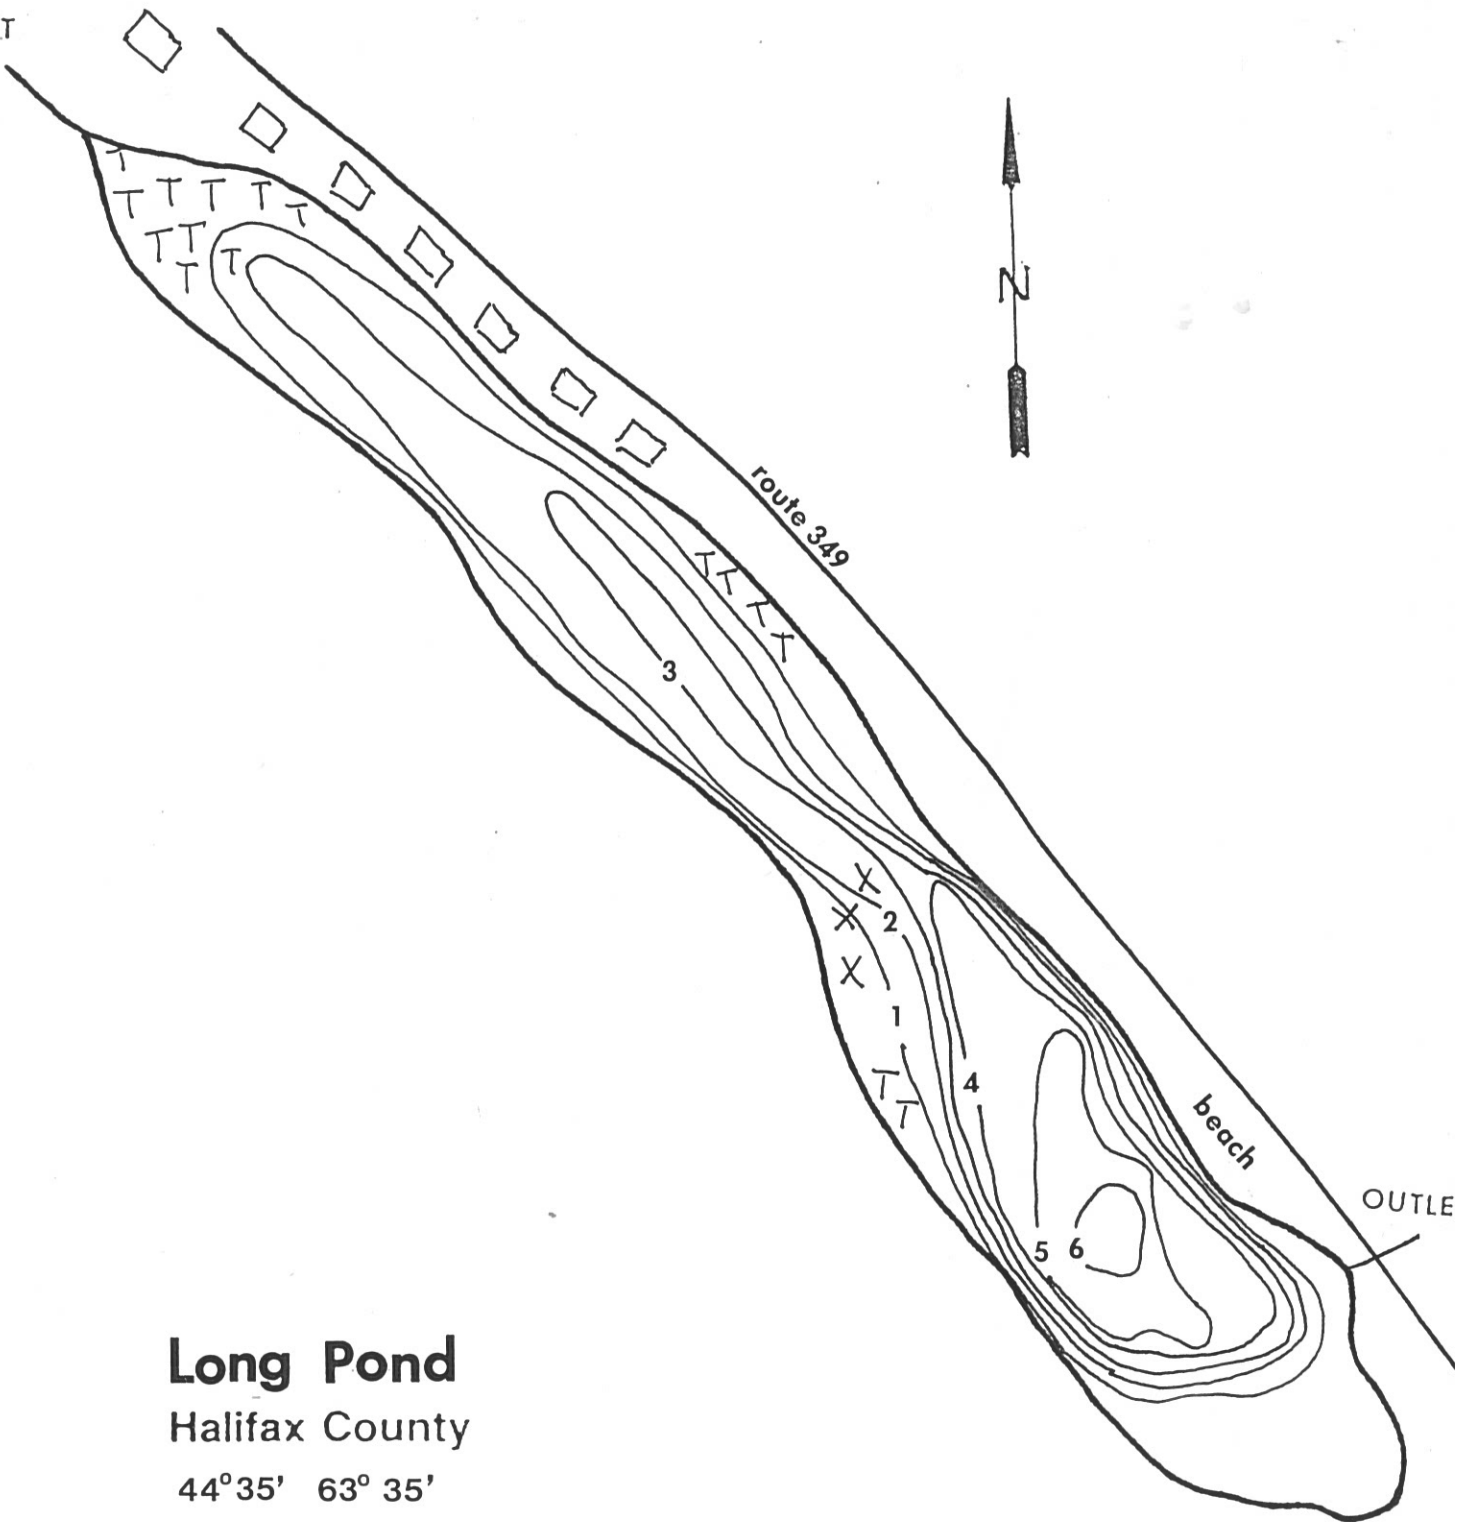

INLET

# Long Pond

Halifax County

44°35' 63° 35'

X ROCKS

T EMERGENT VEGETATION

0m

300