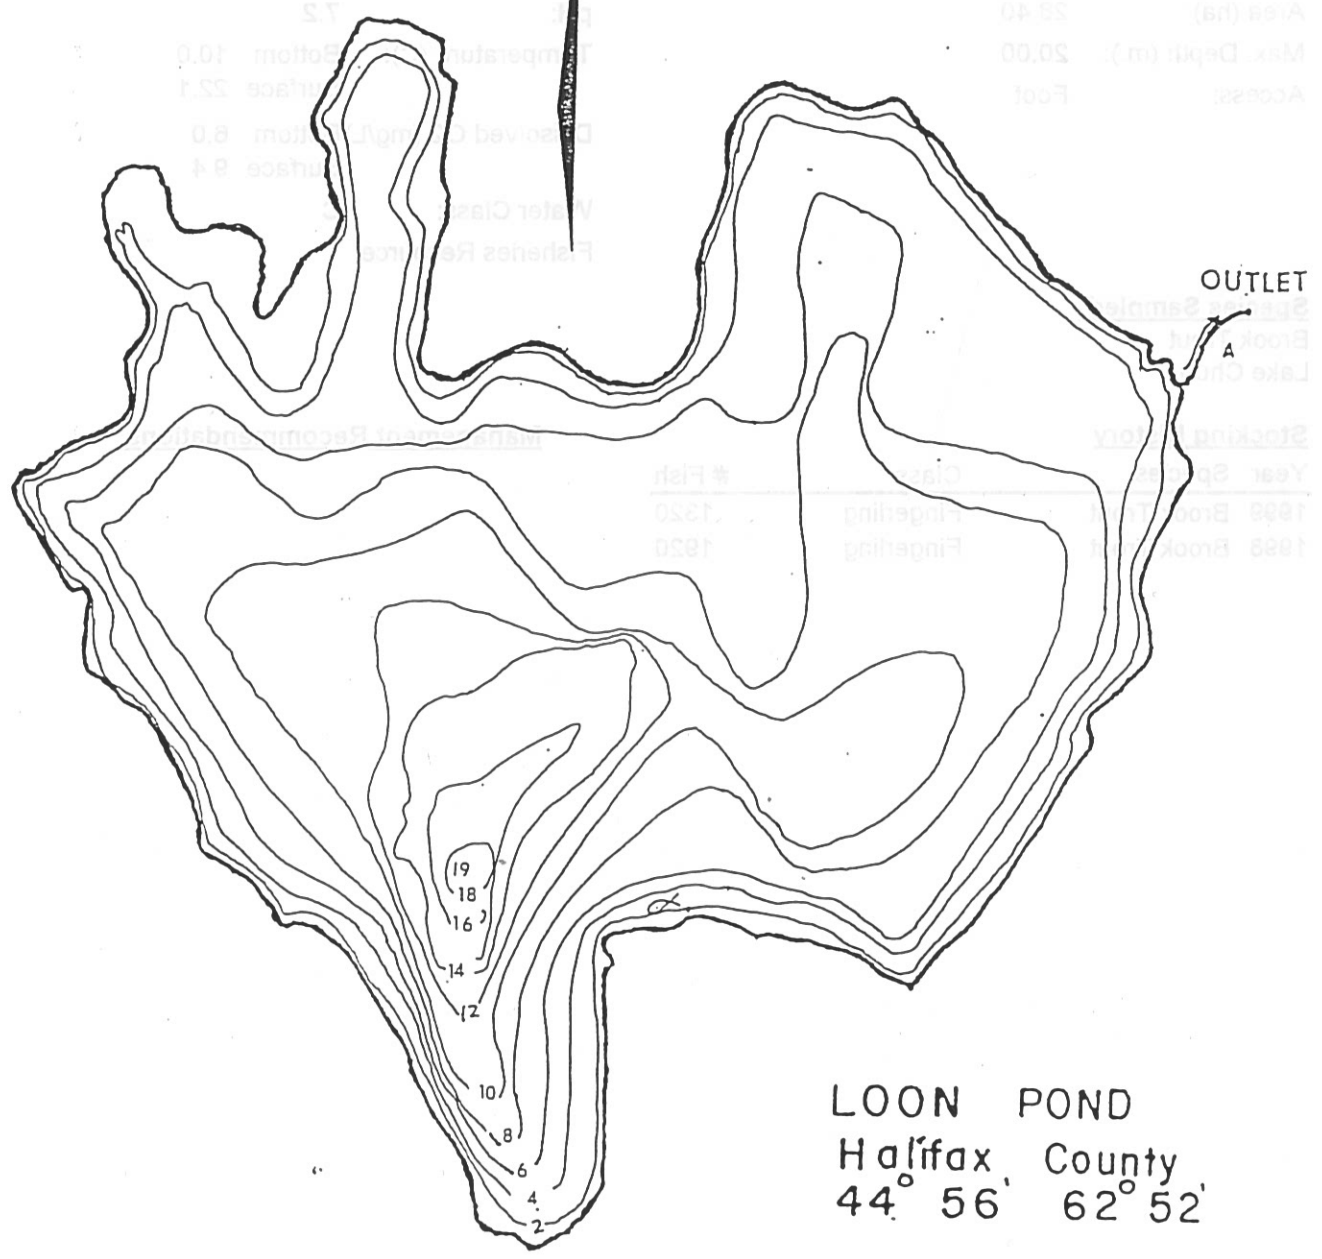

LAKE SURVEY

LOON POND
Halifax, County
44° 56' 62° 52'

- ⊗ - chemistry station
- ⊘ - net set