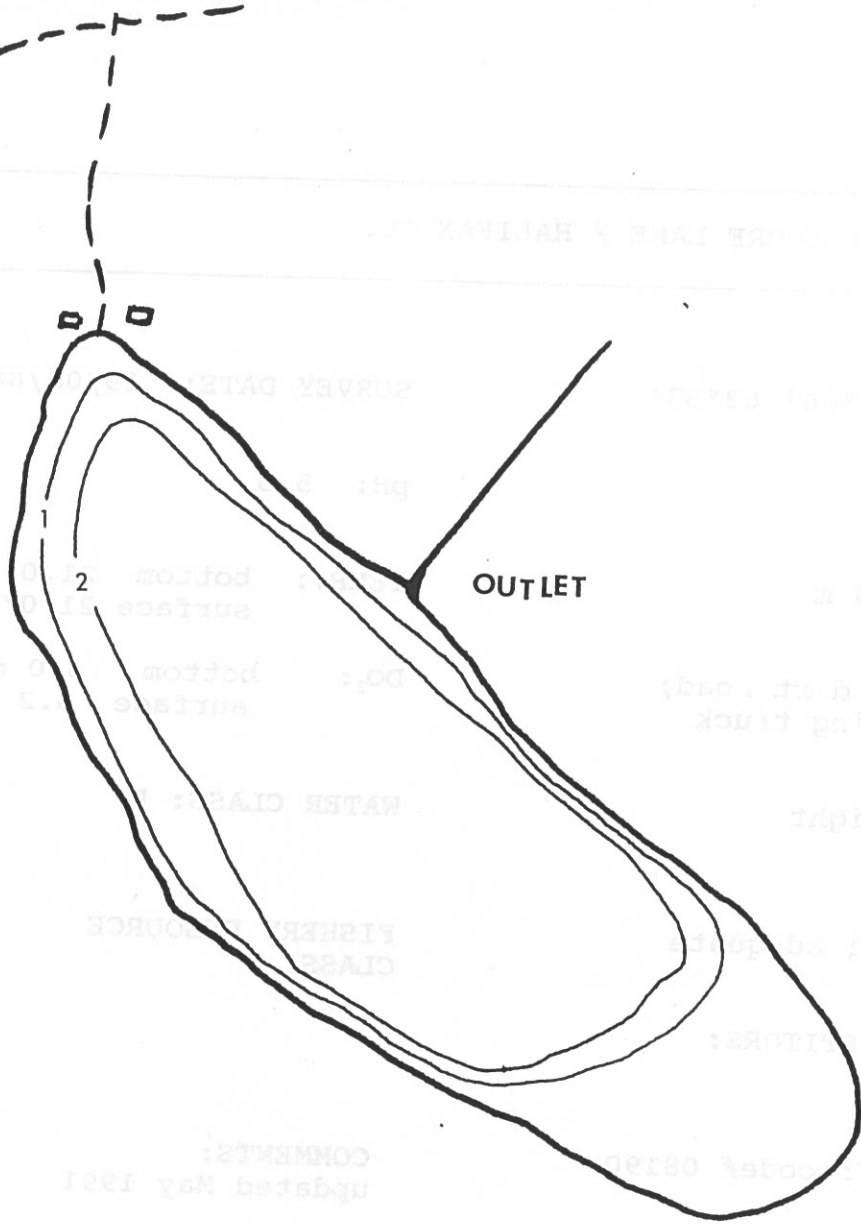

to 225

MOORE LAKE

Halifax County

45° 06' 62° 53'