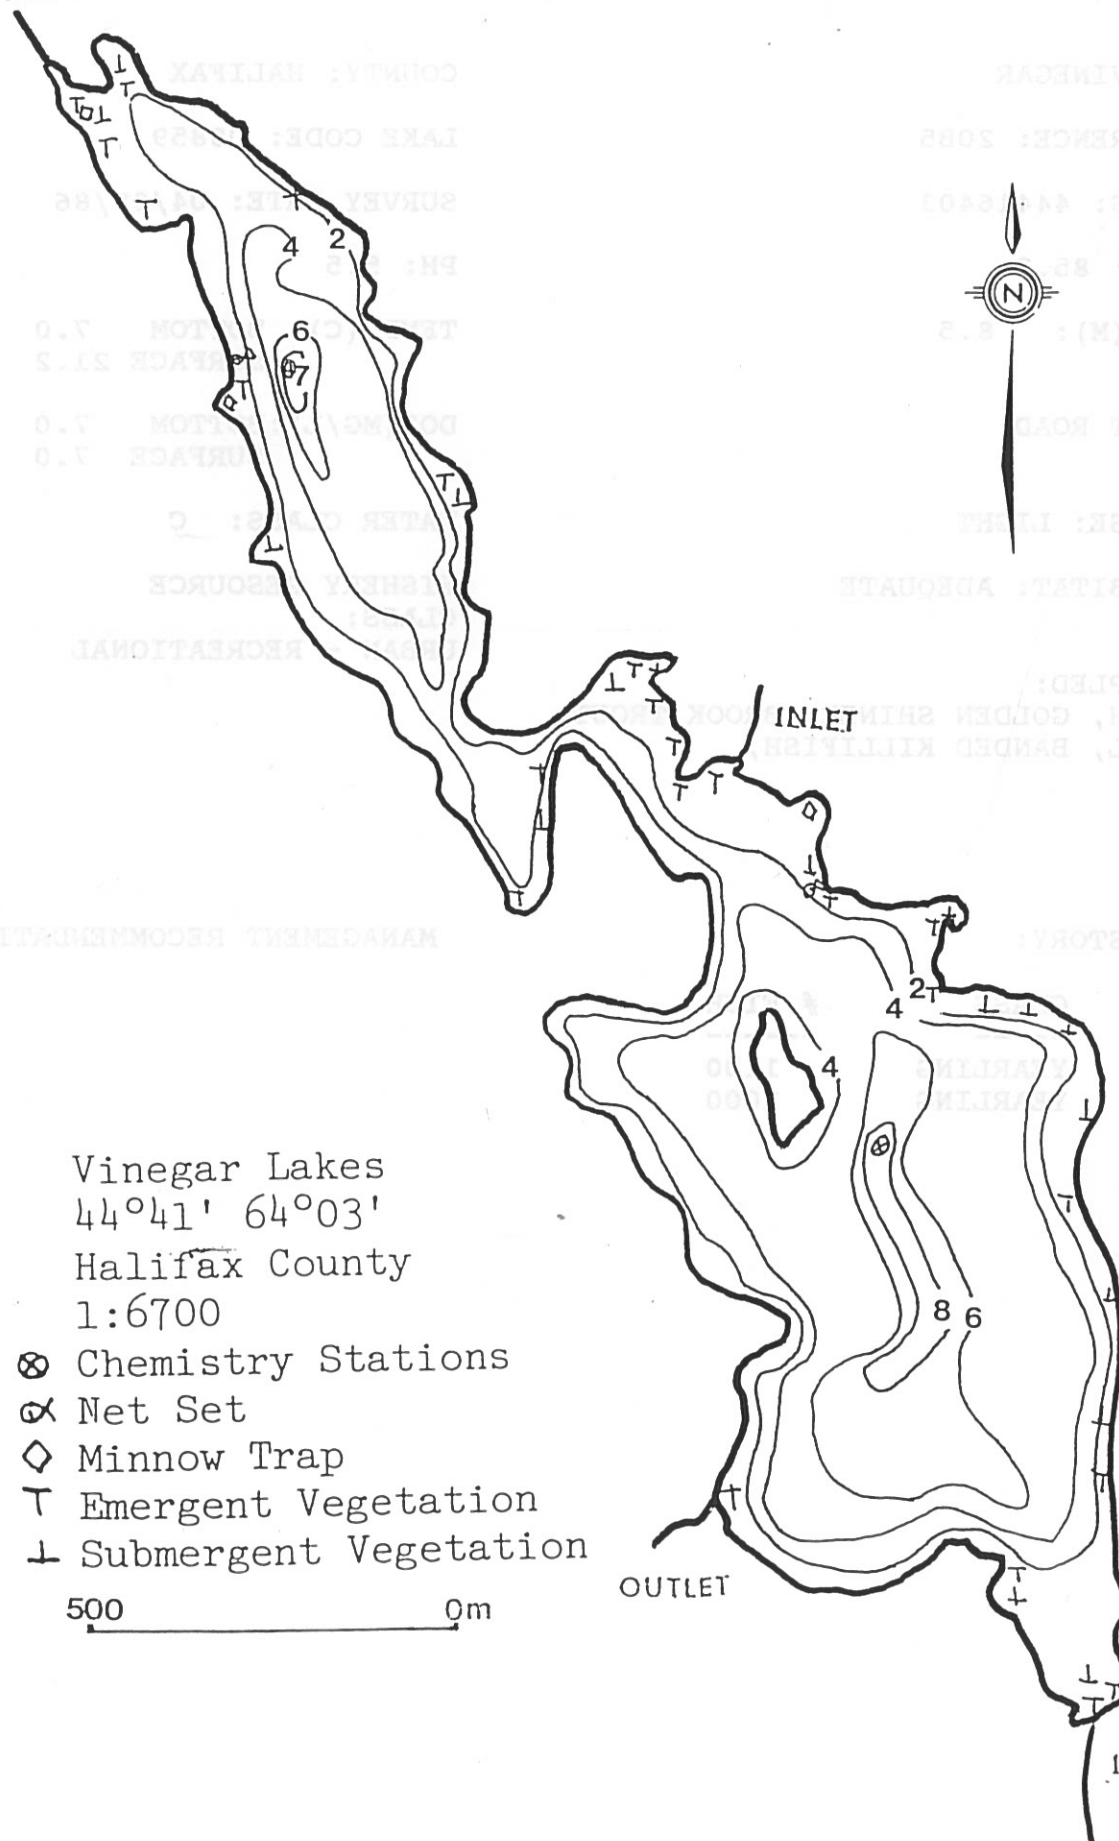

INLET

Vinegar Lakes  
44°41' 64°03'  
Halifax County  
1:6700

- ⊗ Chemistry Stations
- ⊗ Net Set
- ◇ Minnow Trap
- T Emergent Vegetation
- L Submergent Vegetation

500 0m

OUTLET

INLET