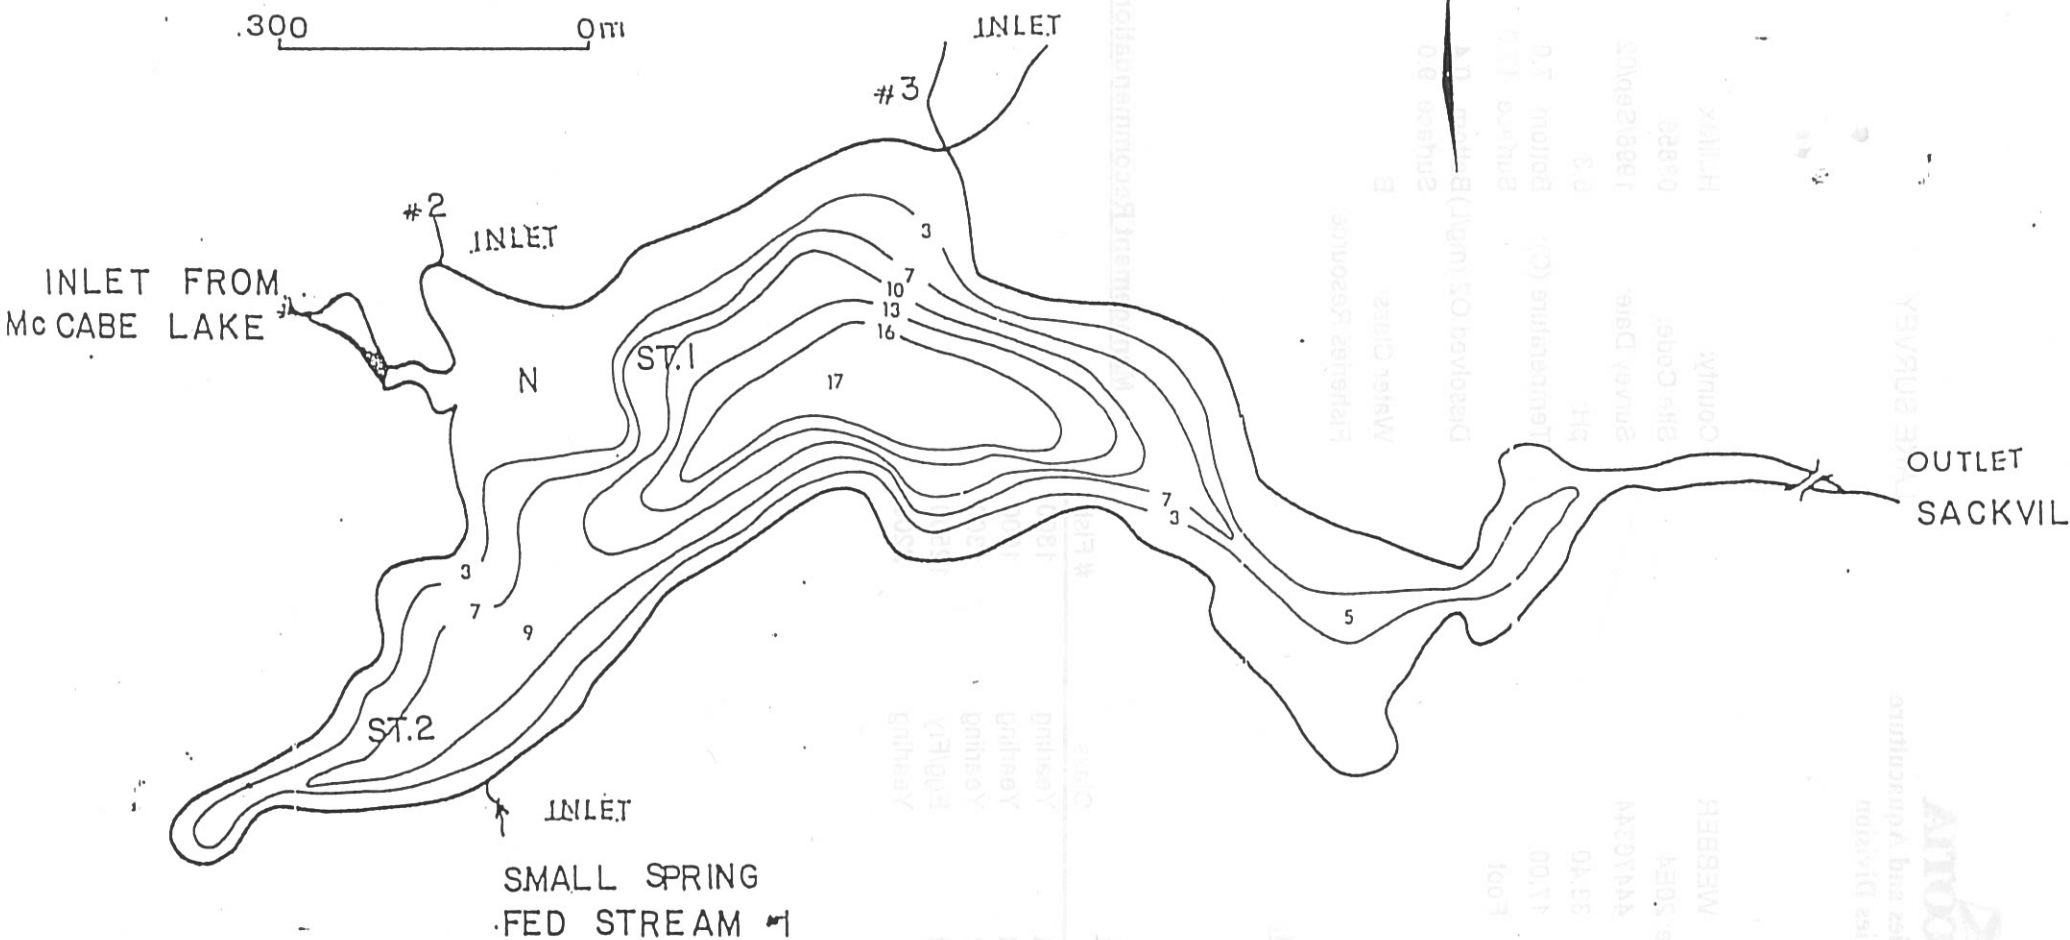

# WEBBER LAKE

HALIFAX CO.

44° 46' 63° 43'

300 0mi

1888 Brook Trout  
1881 Brook Trout  
1898 Brook Trout  
1888 Brook Trout  
Year Species  
Stocking History

Amersett Est  
Mile Stocker  
Brook Trout  
Stocking History

Volume: 1.001  
Max Depth (m): 11.00  
Area (ha): 53.40  
Coordinates: 44.76334 N  
US Web Reference: 5024  
Lake Name: WEBBER