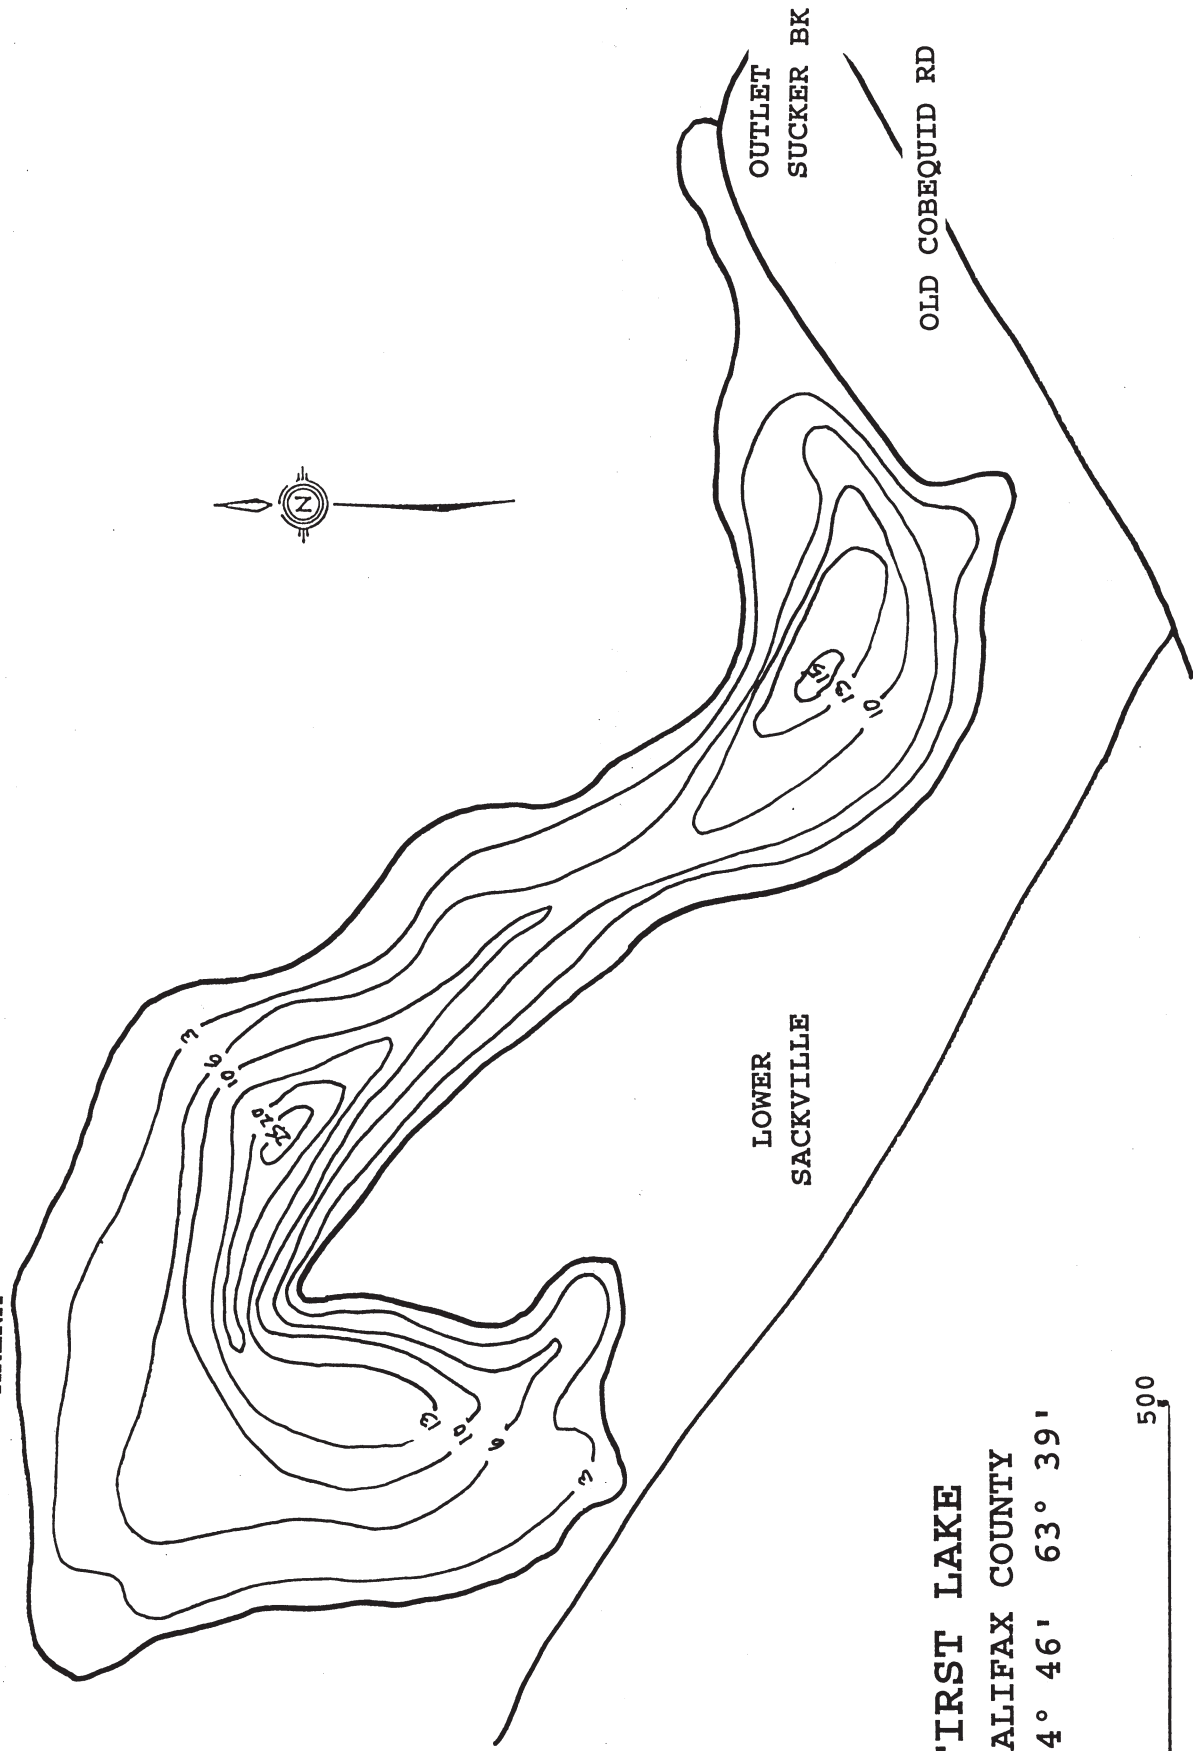

SHOPPING CENTER
ARENA

FIRST LAKE
HALIFAX COUNTY
44° 46' 63" 39'