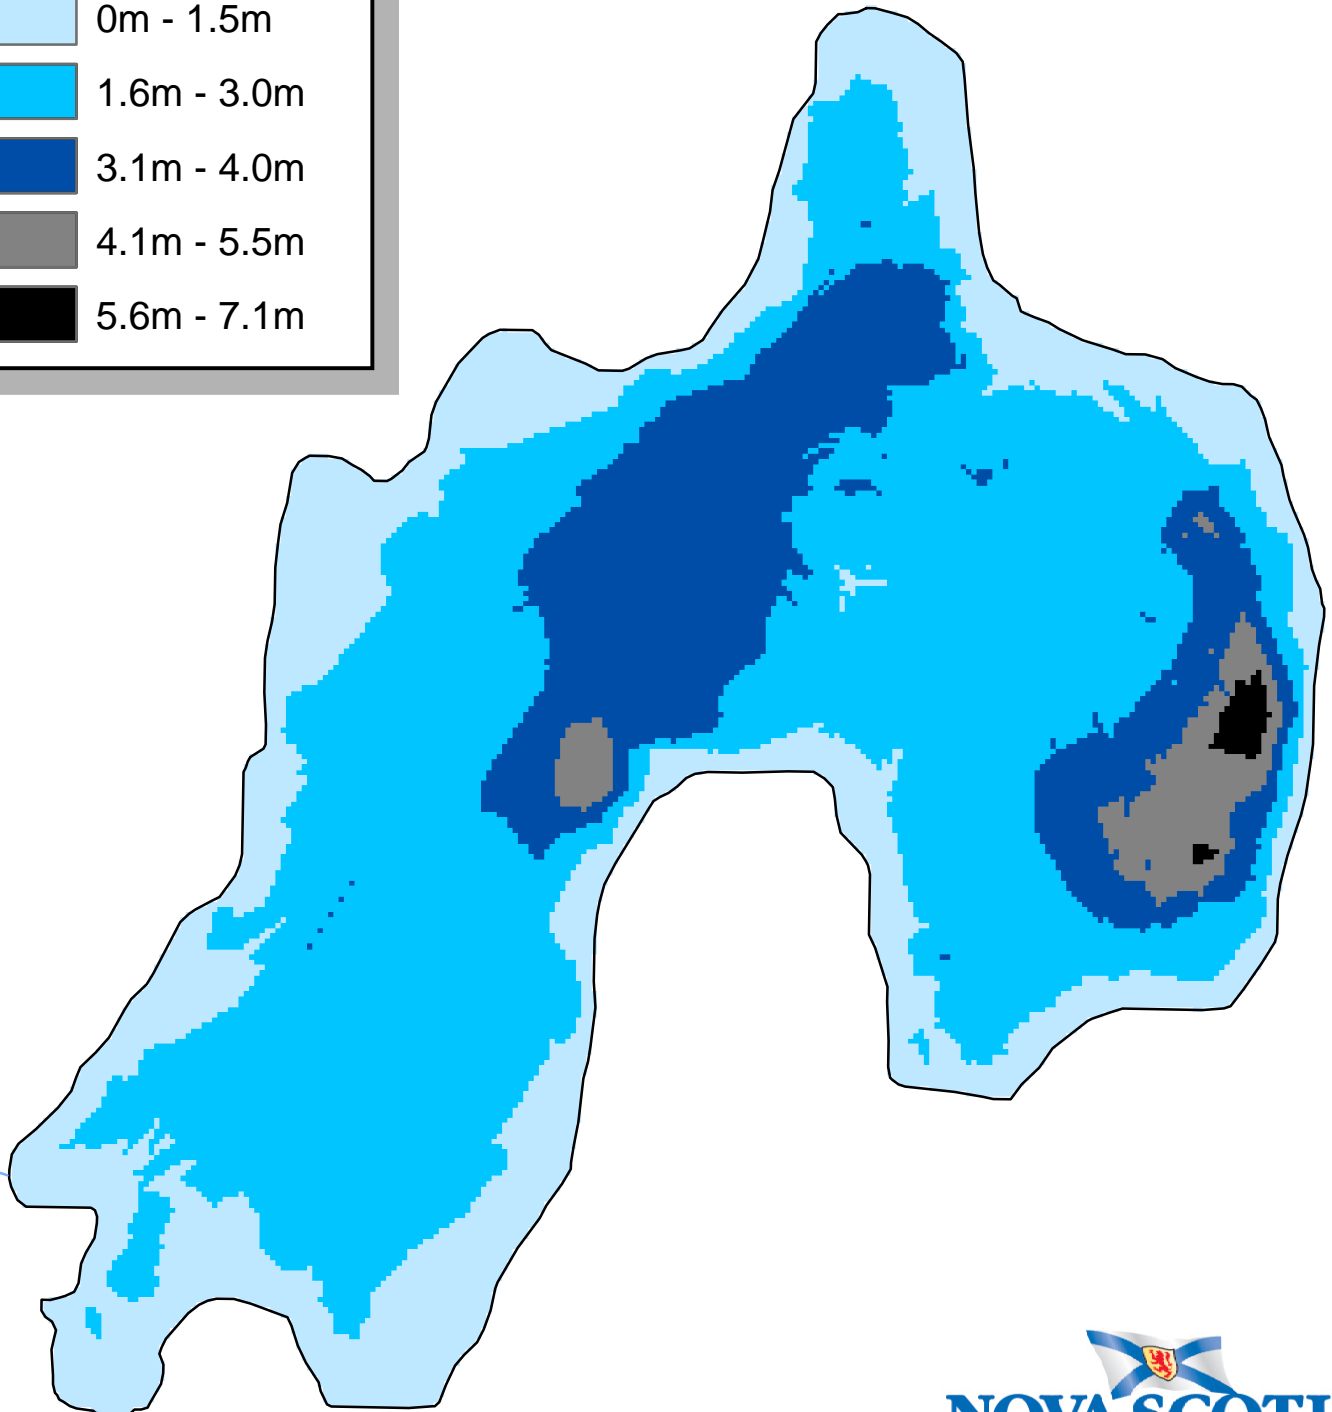

PORTUGUESE COVE

Halifax County, Nova Scotia, Canada

N44° 31' 35.0" W63° 32' 30.4"

Lake Depths

0 50 100 200 Meters

1:3,500

Dept. Fisheries and Aquaculture
Lake Inventory Program, 2011
Software: ESRI ArcGIS 9.3
Datum: North American 1983
Projection: Transverse Mercator