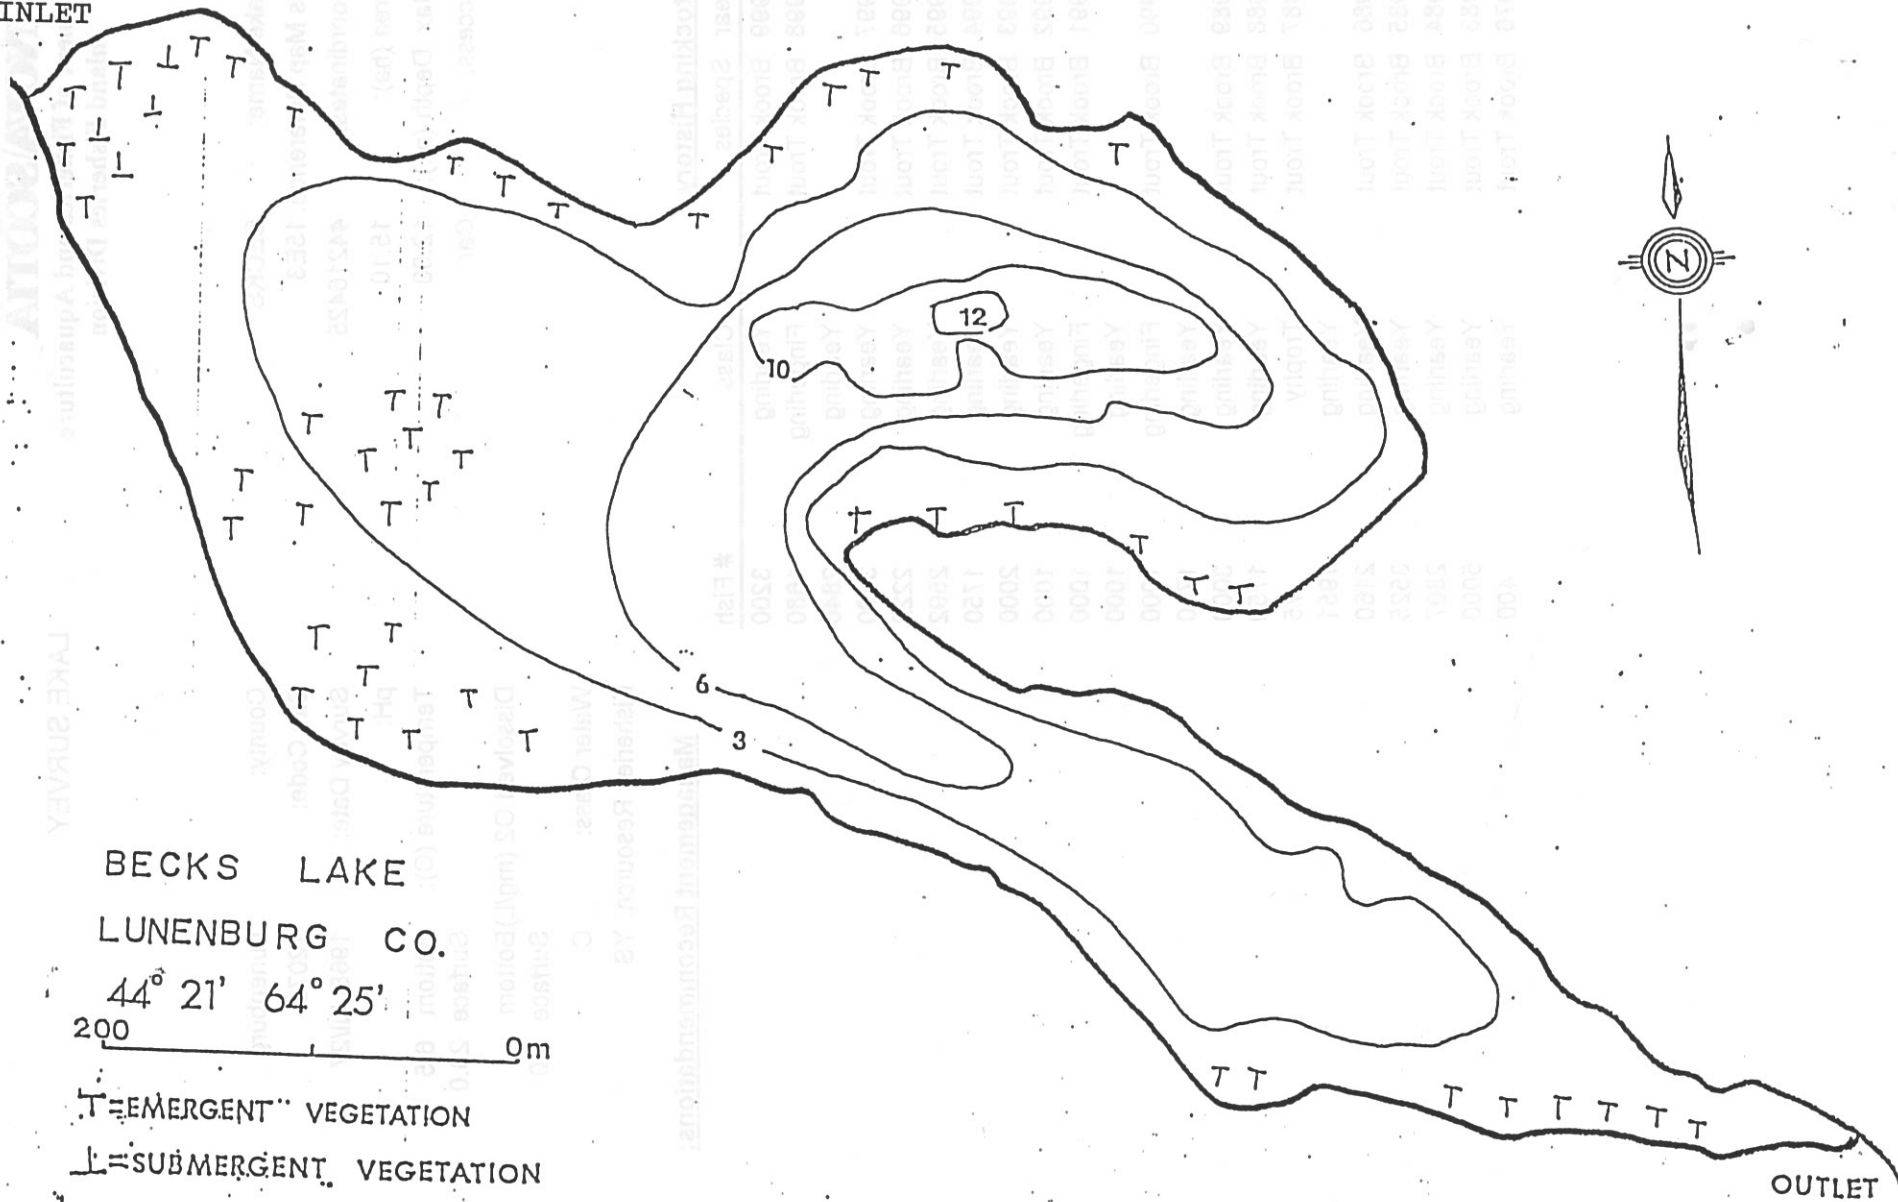

INLET

BECKS LAKE  
LUNENBURG CO.

44° 21' 64° 25'  
200 0m

T=EMERGENT VEGETATION  
L=SUBMERGENT VEGETATION

OUTLET