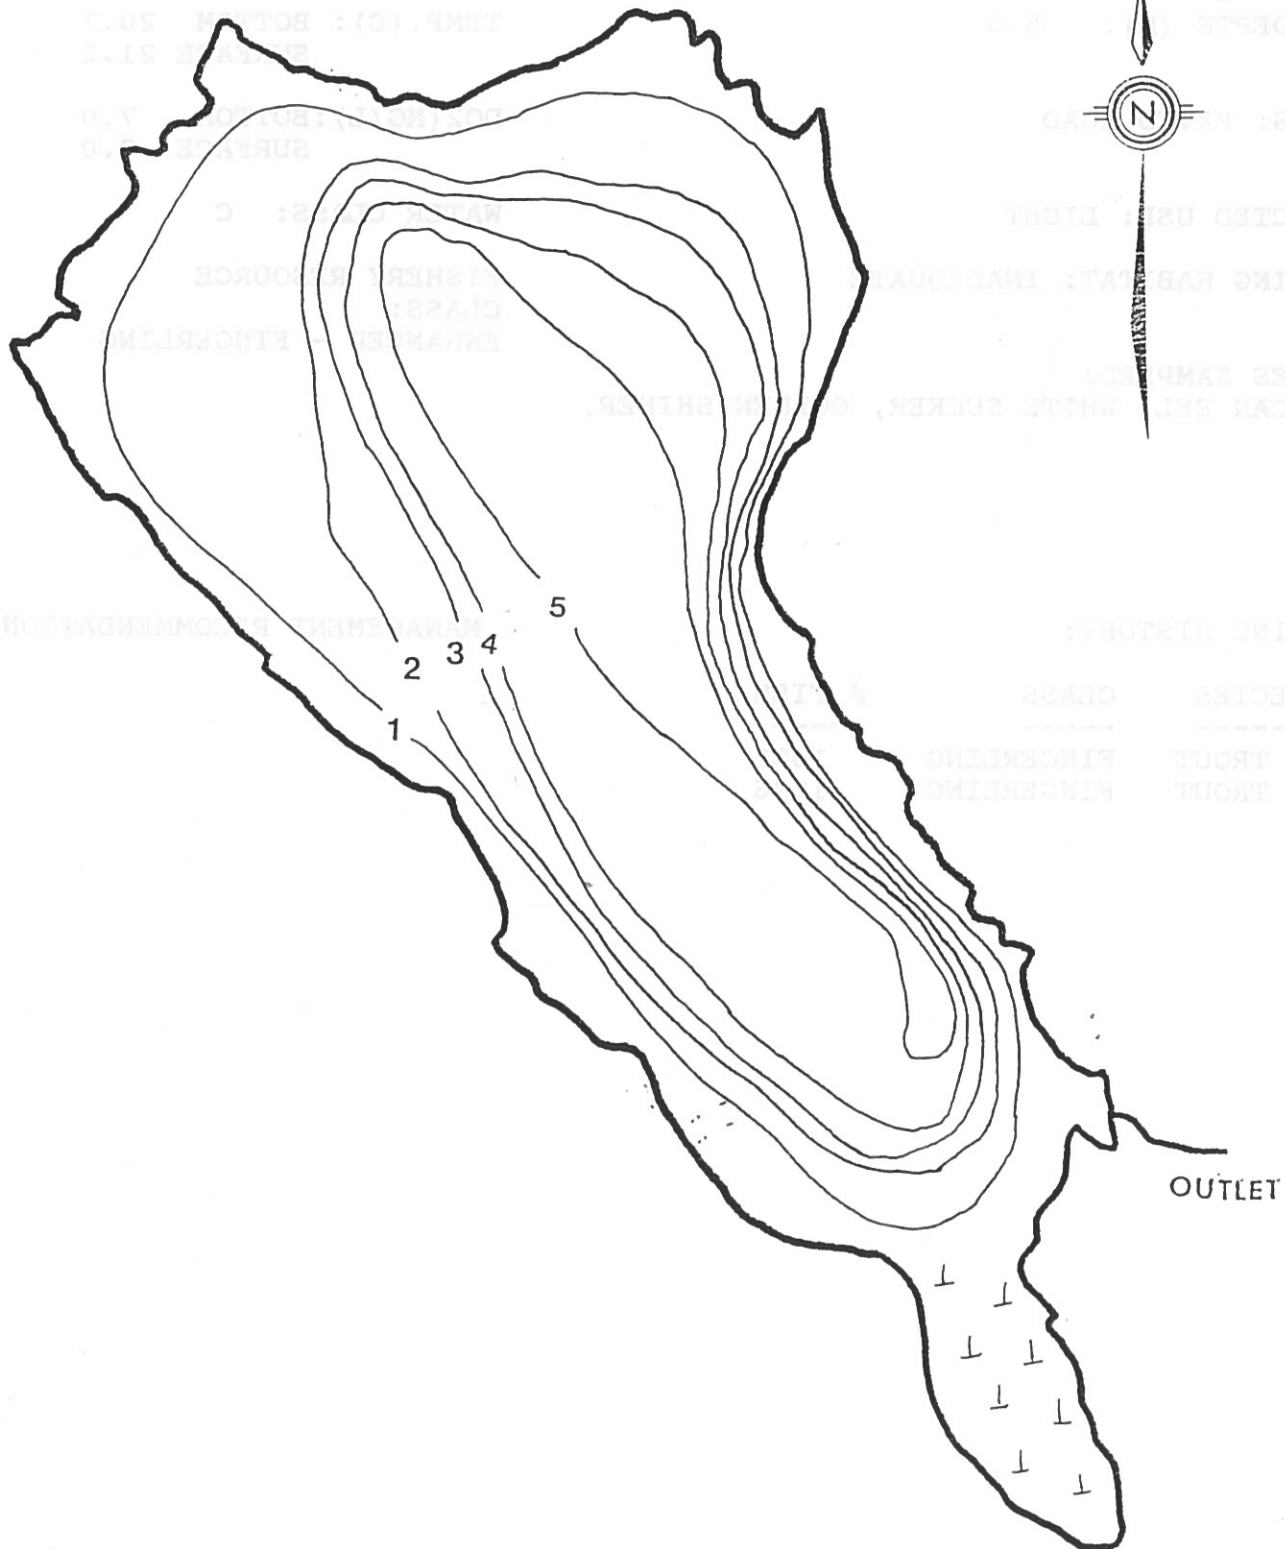

CORNWALL LAKE
Lunenburg County
44° 32' 64° 34'

200 0m

└=SUBMERGENT VEGETATION

LAKE NAME: CORNWALL

NS MAP REFERENCE: 1501

CO-ORDINATES: 443264

AREA (HA): 14.5

MAX. DEPTH (M): 2.0

ACCESS: ROAD

PROTECTED USE: LIGHT

SPAWNING HABITAT: INAPPROPRIATE

SPECIES SAMPLED:

AMERICAN EEL WHITE SUCKER, COWSHIER

STOCKING HISTORY:

YEAR SPECIES CLASS

1984 BK TROUT FINGERLING

1983 BK TROUT FINGERLING