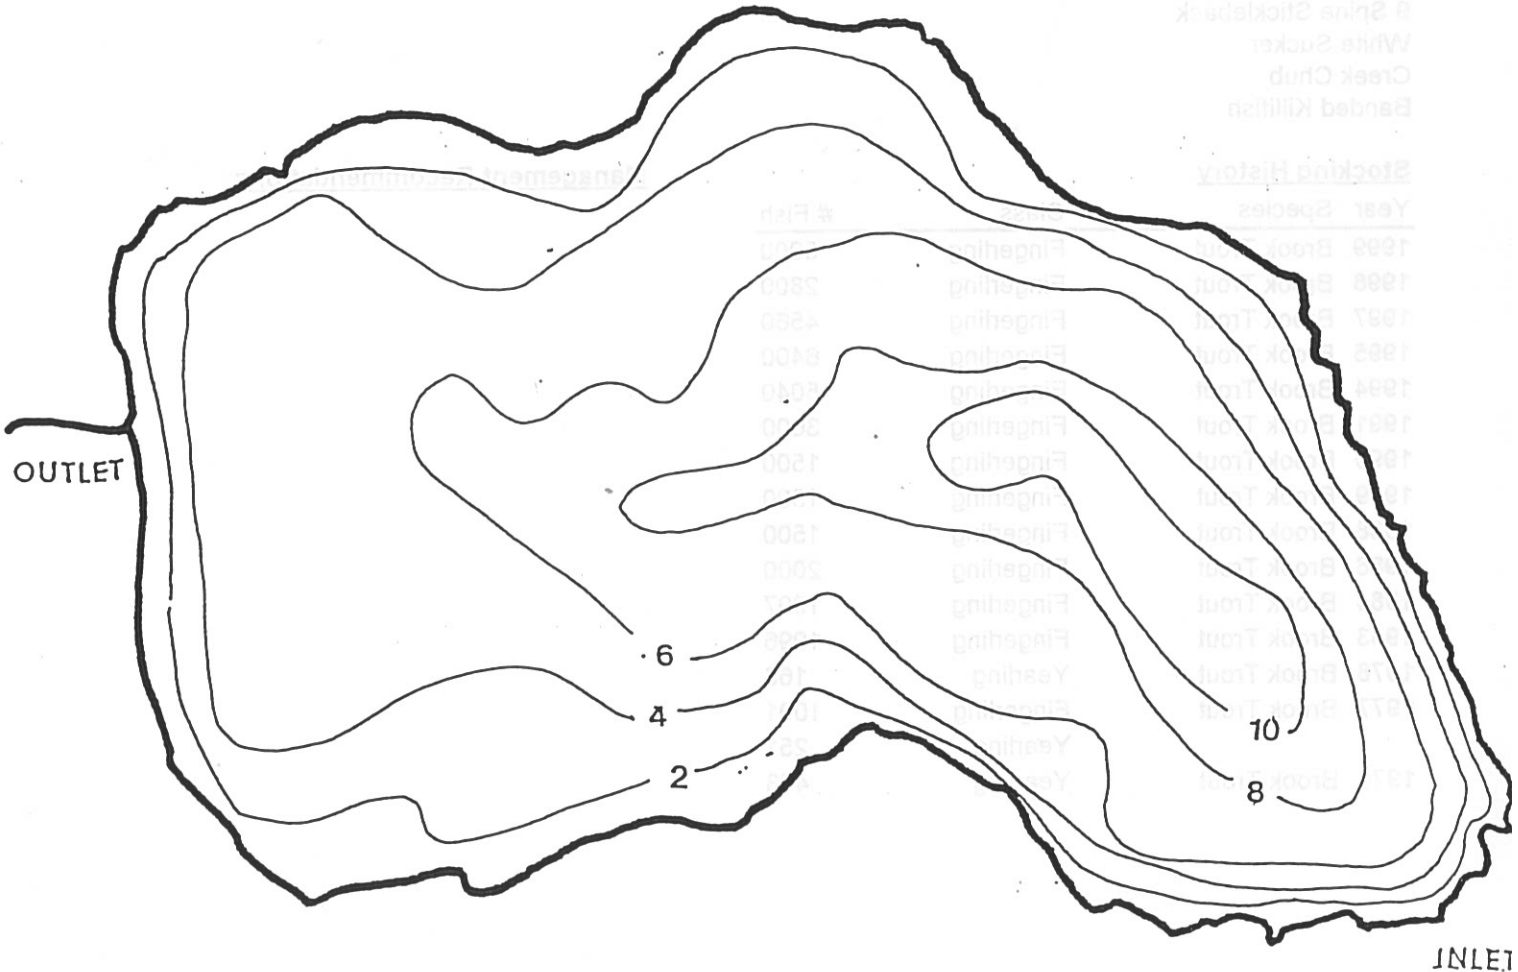

INDIAN LAKE  
Lunenburg County  
44° 47' 64° 24'

- ⊗ - chemistry station
- ∞ - net set

Species 2-angler:  
Brook Trout  
American Eel  
9 Spine Stickleback  
White Sucker  
Creek Chub  
Banded Killifish

Stocking History

Year	Species	# Fish
1999	Brook Trout	2500
1998	Brook Trout	2800
1997	Brook Trout	4500
1996	Brook Trout	8400
1995	Brook Trout	6000
1994	Brook Trout	5000
1993	Brook Trout	1500
1992	Brook Trout	1500
1991	Brook Trout	2000
1990	Brook Trout	1500
1989	Brook Trout	1500
1988	Brook Trout	1500
1987	Brook Trout	1500
1986	Brook Trout	1500
1985	Brook Trout	1500
1984	Brook Trout	1500
1983	Brook Trout	1500
1982	Brook Trout	1500
1981	Brook Trout	1500
1980	Brook Trout	1500
1979	Brook Trout	1500
1978	Brook Trout	1500
1977	Brook Trout	1500
1976	Brook Trout	1500
1975	Brook Trout	1500
1974	Brook Trout	1500
1973	Brook Trout	1500
1972	Brook Trout	1500
1971	Brook Trout	1500
1970	Brook Trout	1500
1969	Brook Trout	1500
1968	Brook Trout	1500
1967	Brook Trout	1500
1966	Brook Trout	1500
1965	Brook Trout	1500
1964	Brook Trout	1500
1963	Brook Trout	1500
1962	Brook Trout	1500
1961	Brook Trout	1500
1960	Brook Trout	1500
1959	Brook Trout	1500
1958	Brook Trout	1500
1957	Brook Trout	1500
1956	Brook Trout	1500
1955	Brook Trout	1500
1954	Brook Trout	1500
1953	Brook Trout	1500
1952	Brook Trout	1500
1951	Brook Trout	1500
1950	Brook Trout	1500