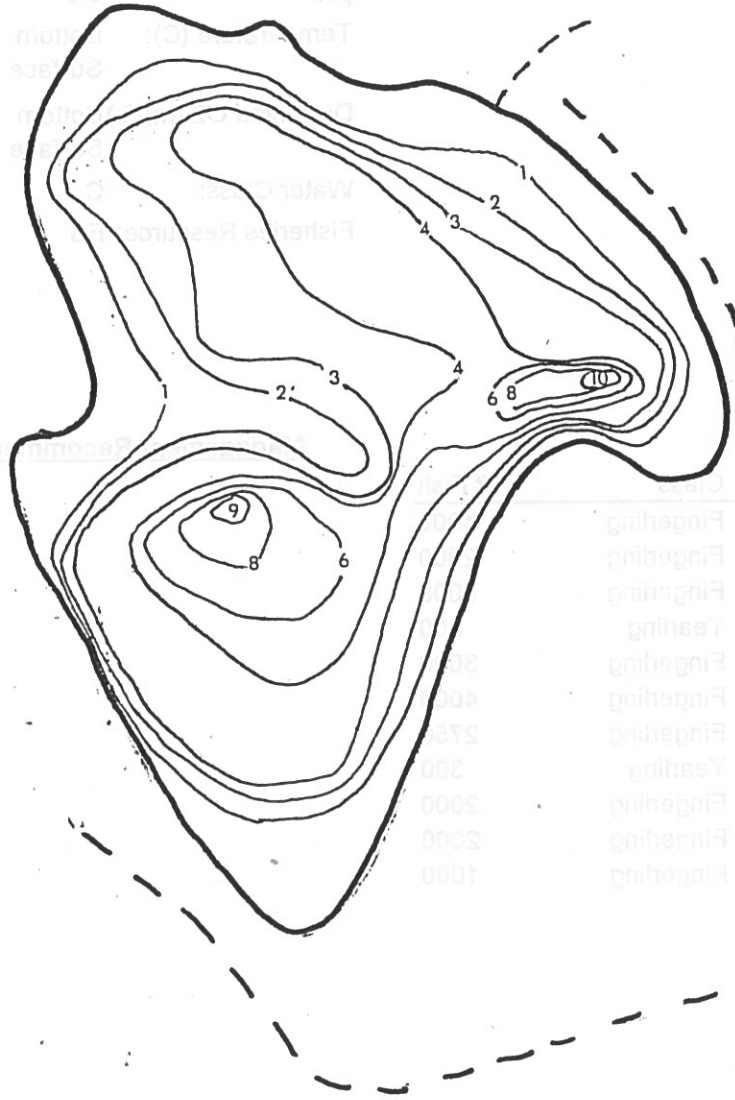

SAND LAKE

LUNENBURG CO.

64°34' 44°47'

Species Sampled:

- Barbed Killifish
- White Sucker
- Yellow Perch

Stocking History:

Year	Species
1989	Brook Trout
1988	Brook Trout
1987	Brook Trout
1982	Brook Trout
1981	Brook Trout
1980	Brook Trout
1979	Brook Trout
1978	Brook Trout

Fraxville

500 0