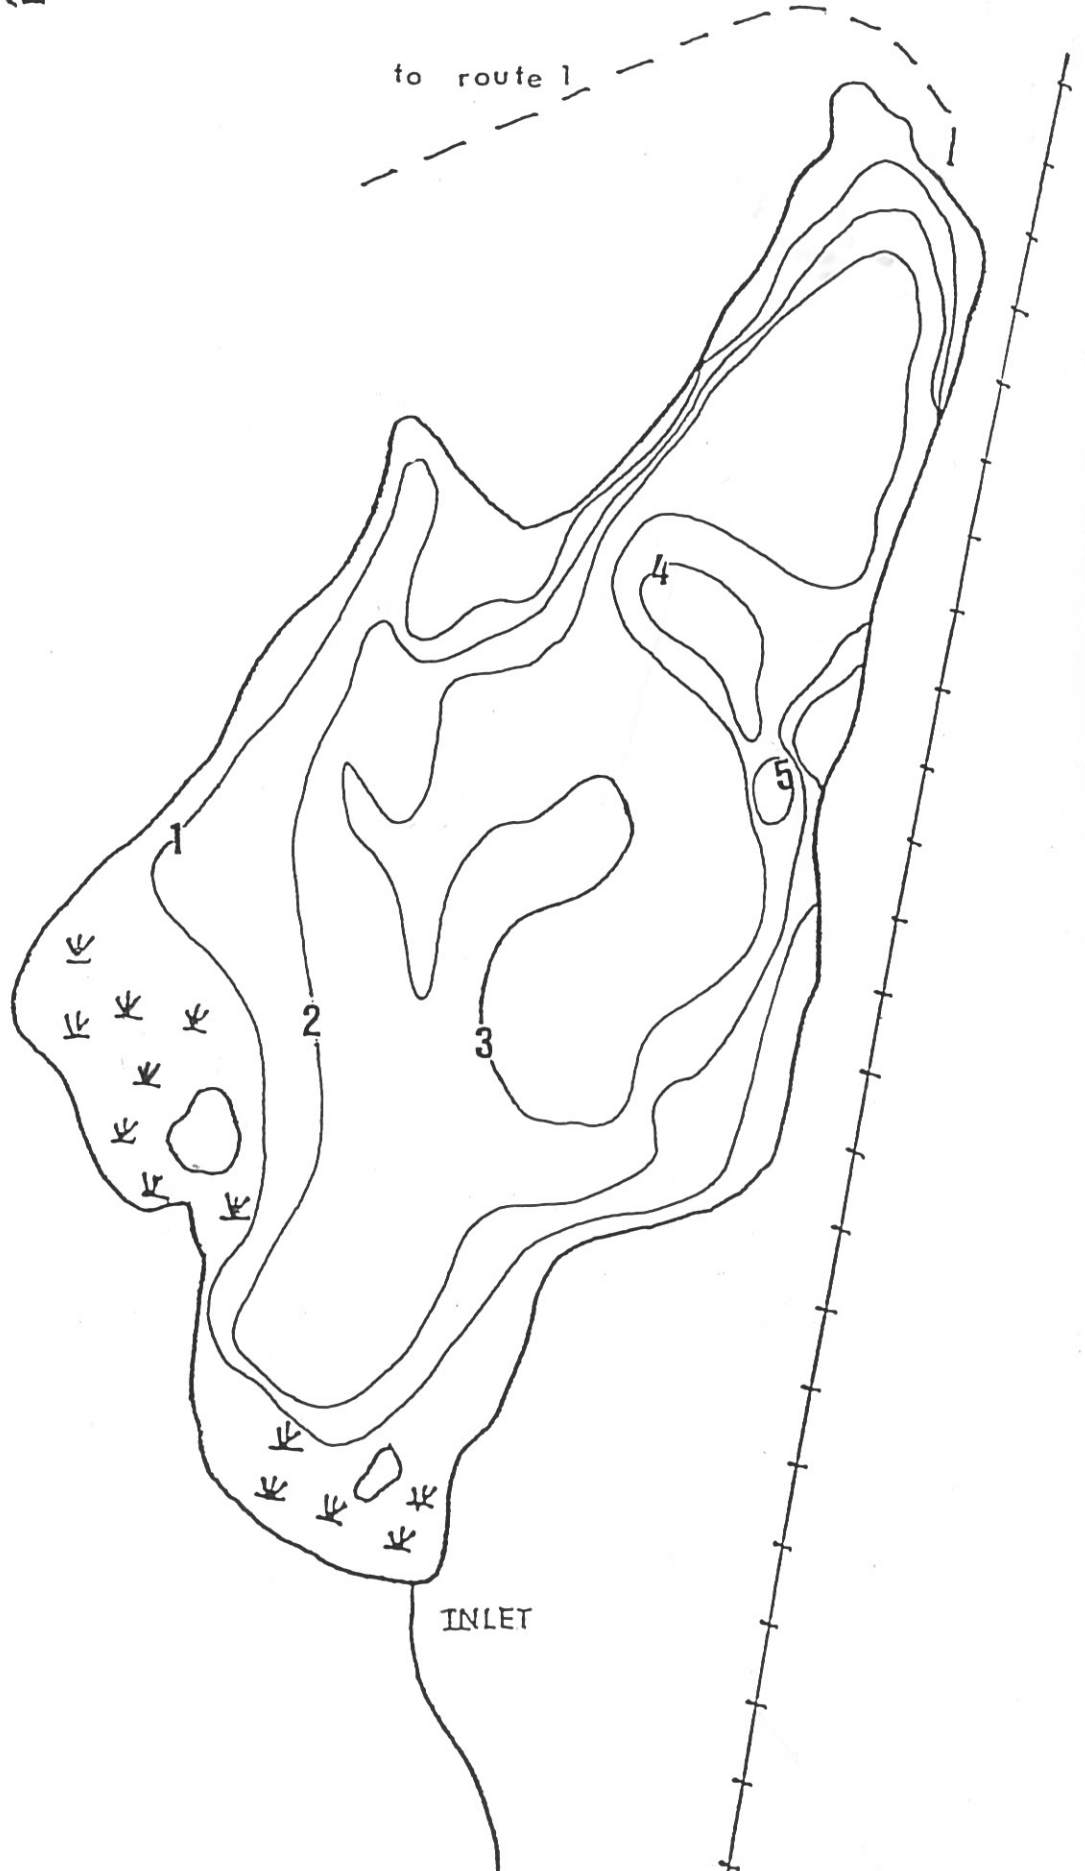

BARTLETTS LAKE

DIGBY CO.

44° 20' 66° 03'

to route 1

INLET