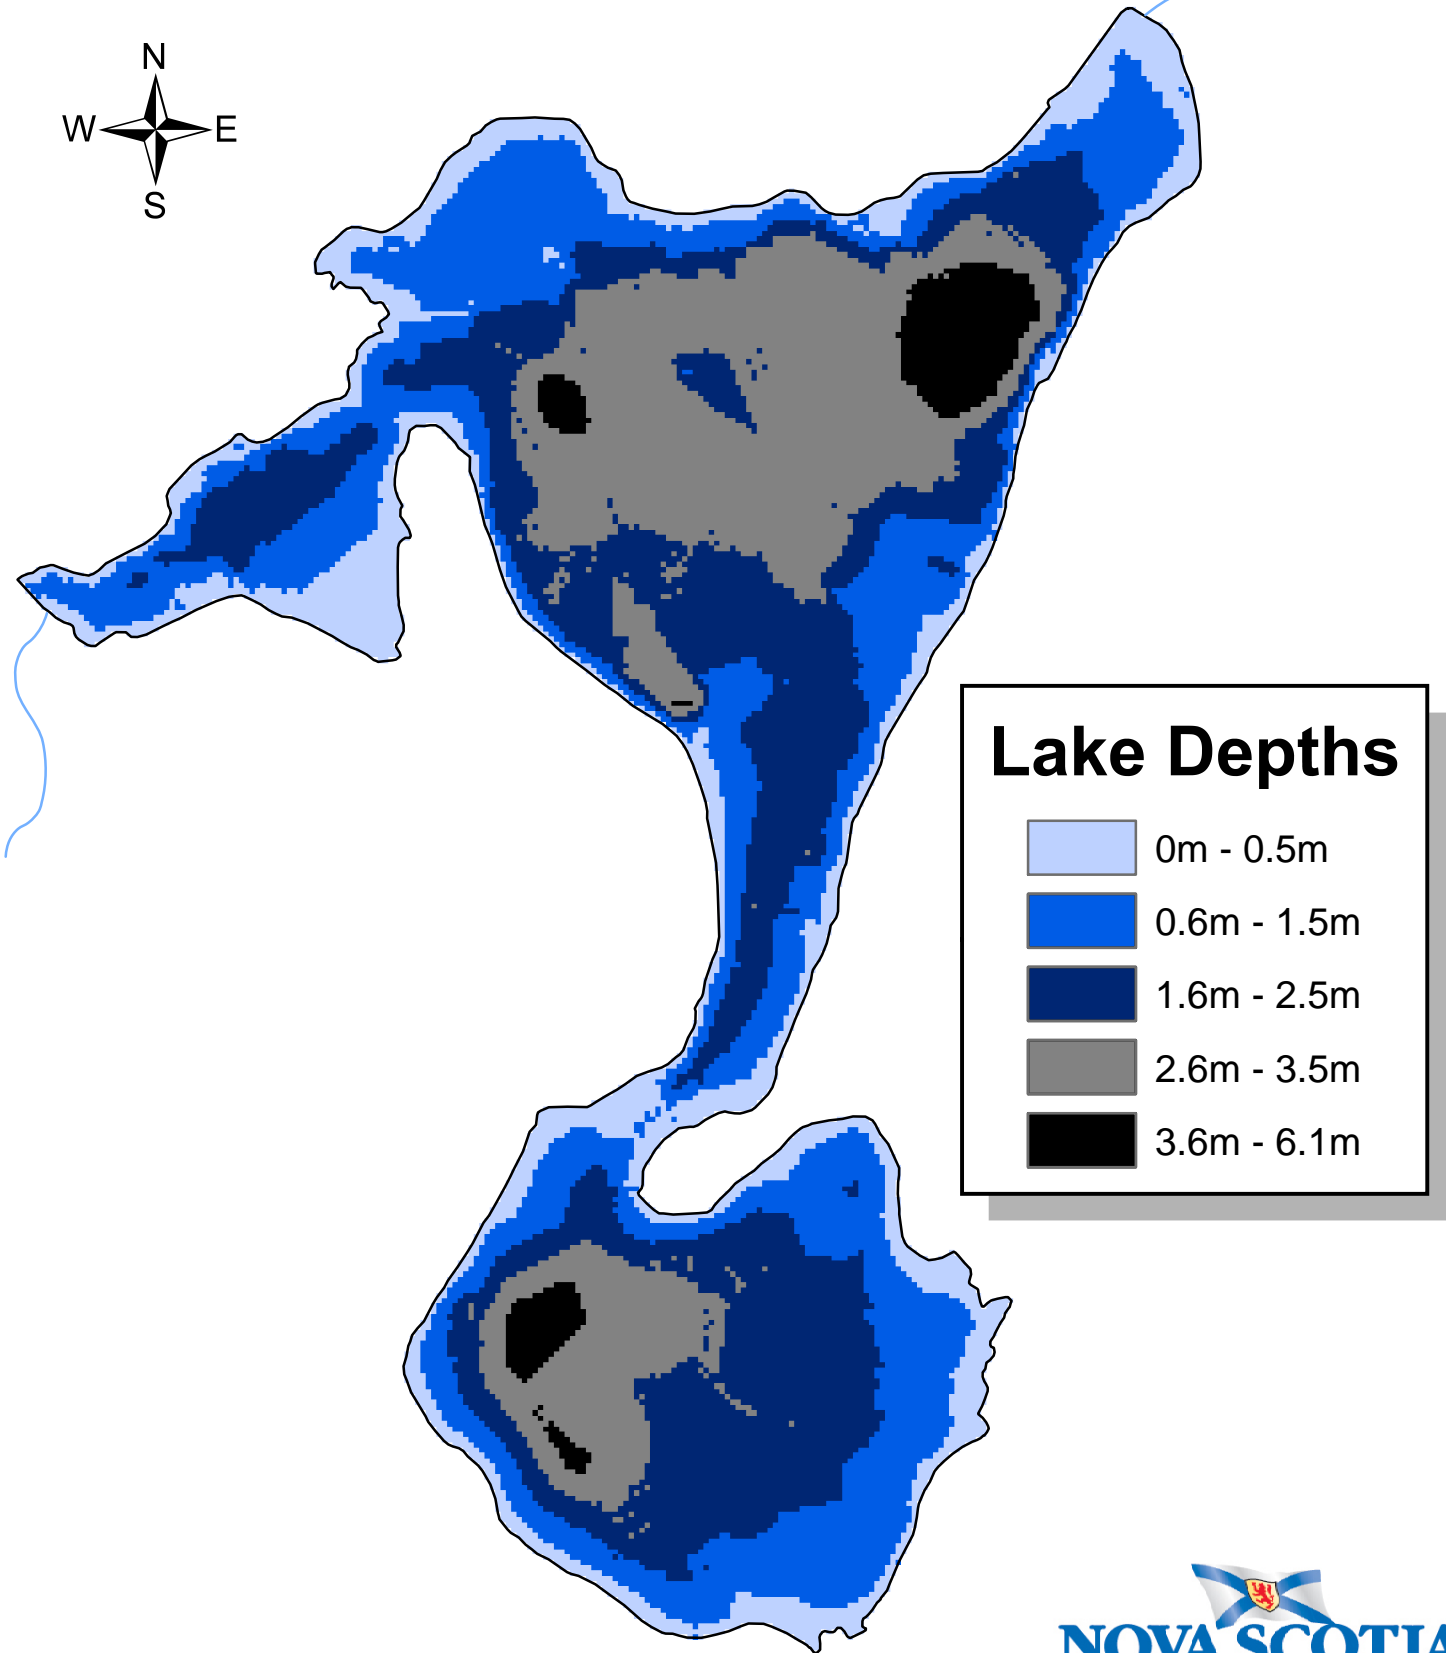

PLACIDES LAKE

Digby County, Nova Scotia, Canada

N44° 17' 36.0" W65° 56' 01.9"

Lake Depths

0 125 250 500 Meters

1:8,500

Dept. Fisheries and Aquaculture
Lake Inventory Program, 2011
Software: ESRI ArcGIS 9.3
Datum: North American 1983
Projection: Transverse Mercator