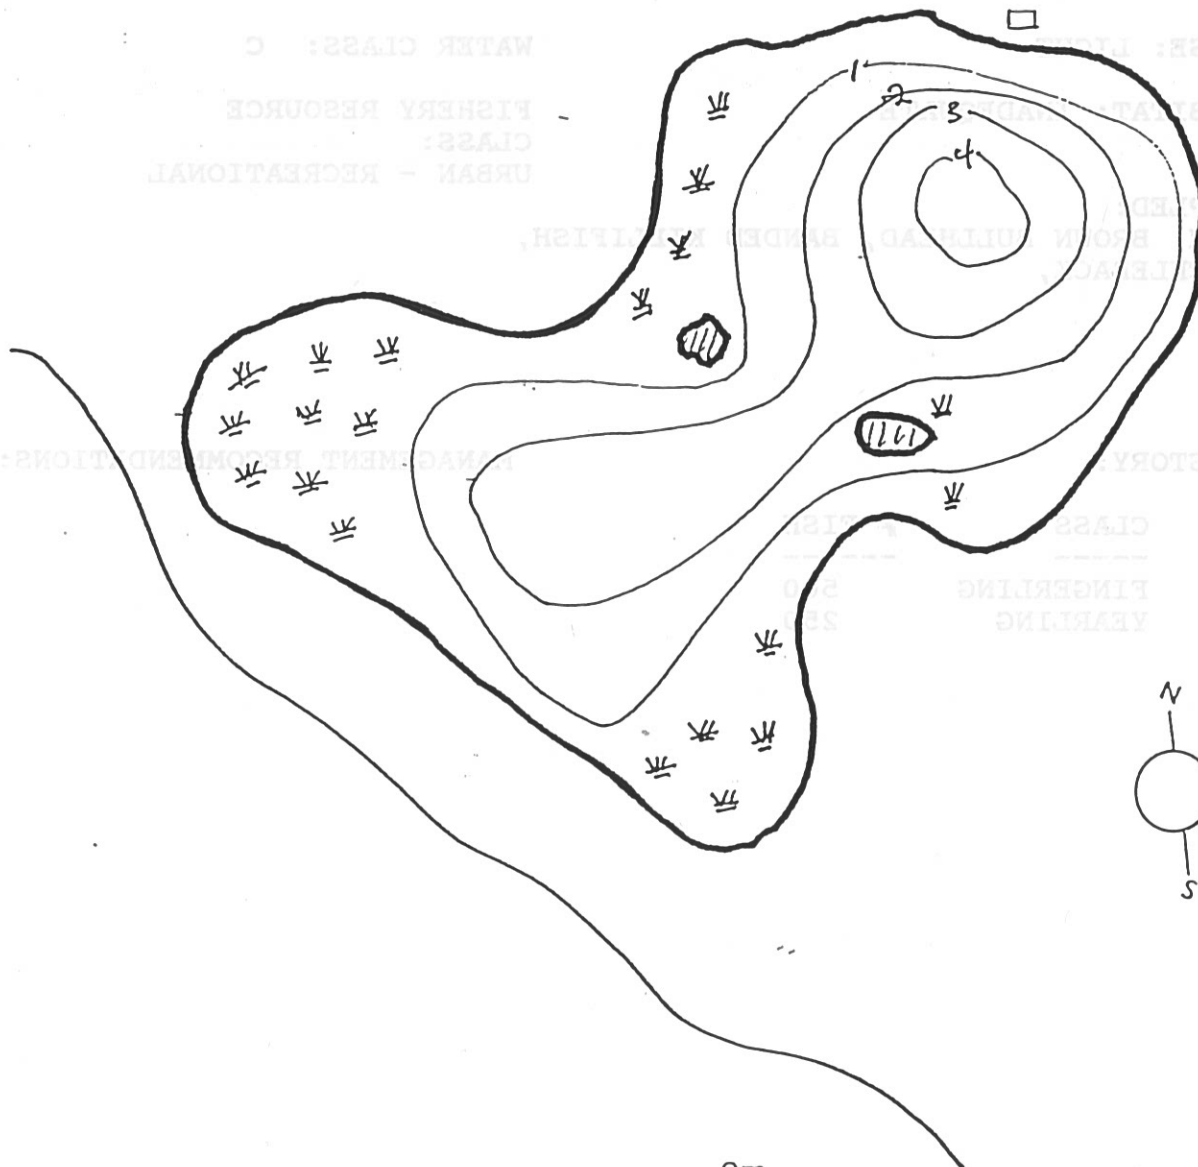

Beach Pond

QUEENS CO.

44° 27' 65" 02'

▽=EMERGENT VEGETATION

200 0m