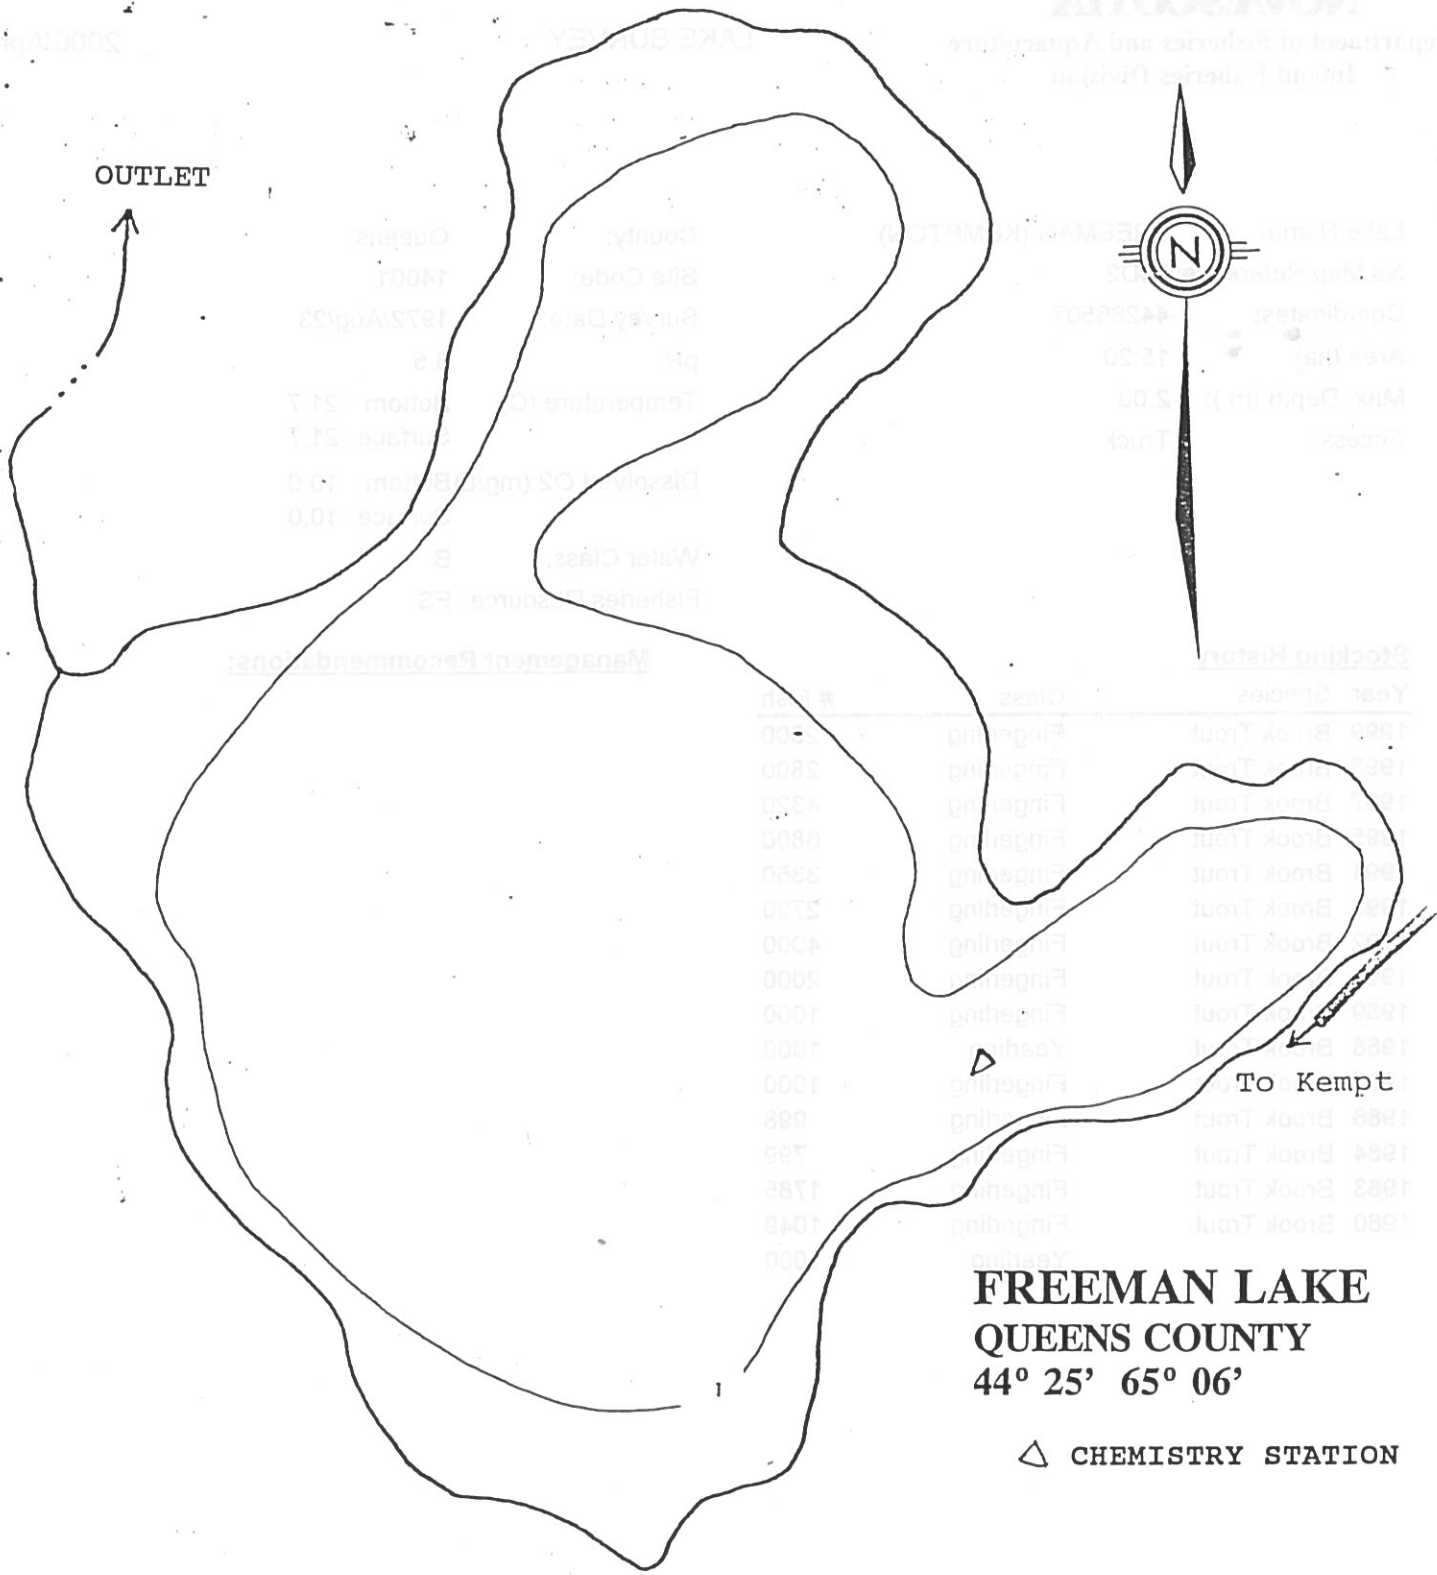

OUTLET

To Kempt

**FREEMAN LAKE**  
**QUEENS COUNTY**  
**44° 25' 65° 06'**

△ CHEMISTRY STATION