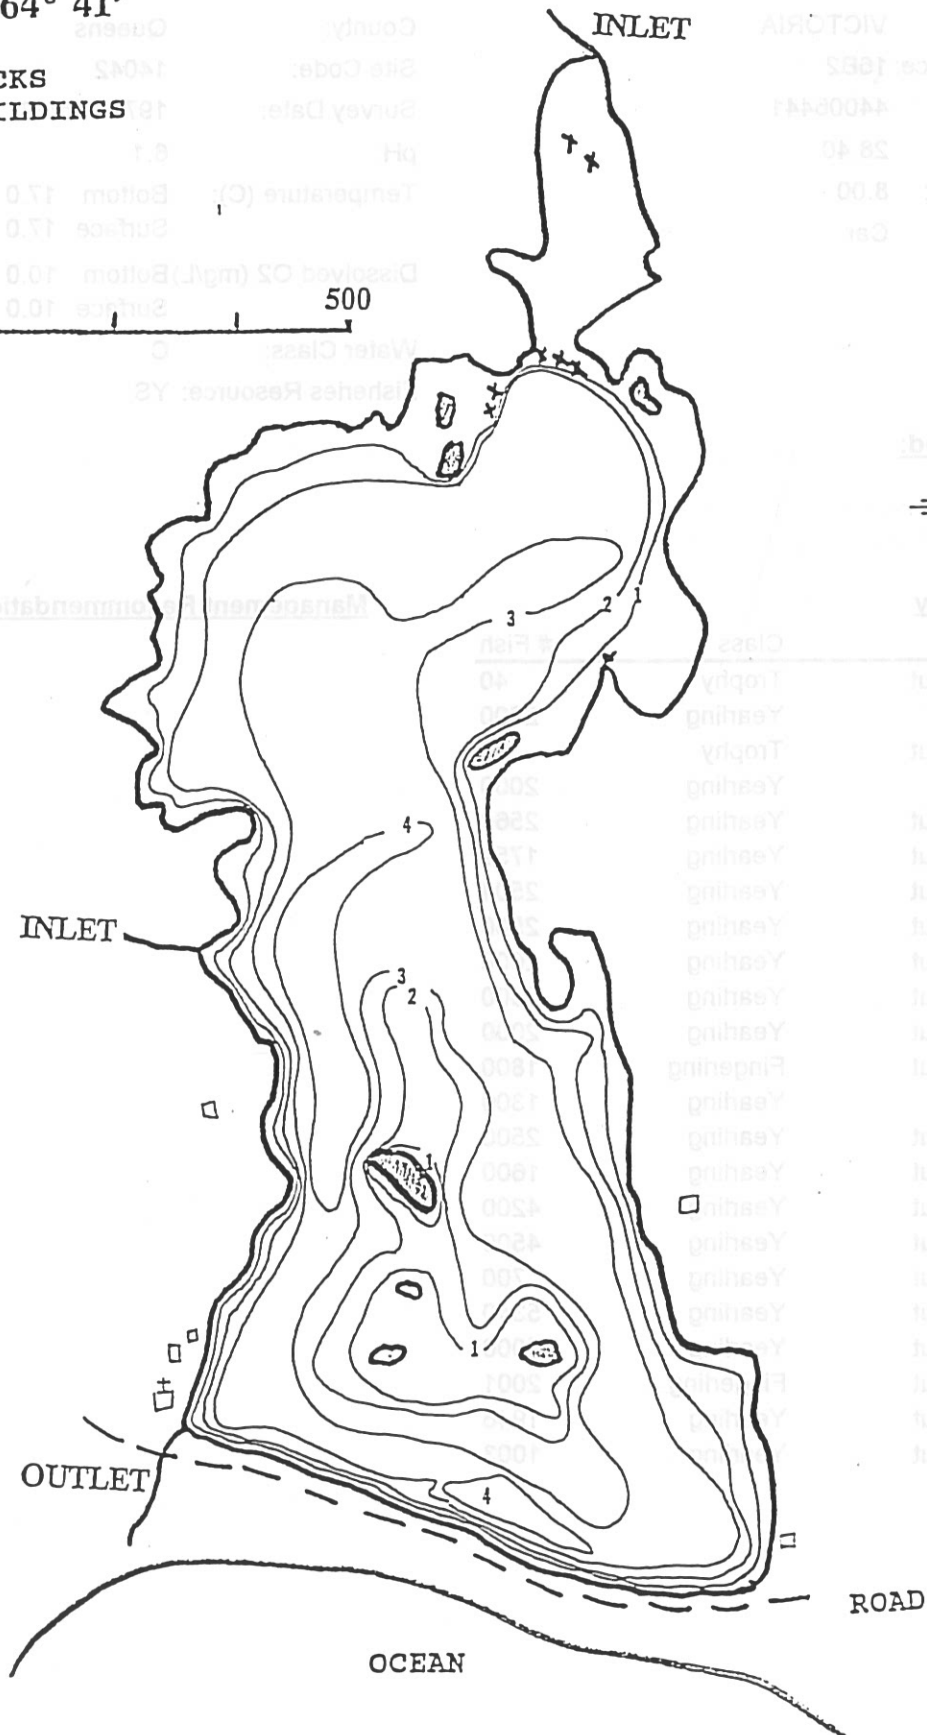

# VICTORIA LAKE QUEENS COUNTY 44° 00' 64° 41'

× ROCKS  
□ BUILDINGS

0m 500

Species Listed:

Stocking History:

Year	Species	Class	Stocking Method
1978	Brook Trout	Yearling	Yearling
1979	Brook Trout	Yearling	Yearling
1980	Brook Trout	Yearling	Yearling
1981	Brook Trout	Yearling	Yearling
1982	Brook Trout	Yearling	Yearling
1983	Brook Trout	Yearling	Yearling
1984	Brook Trout	Yearling	Yearling
1985	Brook Trout	Yearling	Yearling
1986	Brook Trout	Yearling	Yearling
1987	Brook Trout	Yearling	Yearling
1988	Brook Trout	Yearling	Yearling
1989	Brook Trout	Yearling	Yearling
1990	Brook Trout	Yearling	Yearling
1991	Brook Trout	Yearling	Yearling
1992	Brook Trout	Yearling	Yearling
1993	Brook Trout	Yearling	Yearling
1994	Brook Trout	Yearling	Yearling
1995	Brook Trout	Yearling	Yearling
1996	Brook Trout	Yearling	Yearling
1997	Brook Trout	Yearling	Yearling
1998	Brook Trout	Yearling	Yearling
1999	Brook Trout	Yearling	Yearling
2000	Brook Trout	Yearling	Yearling