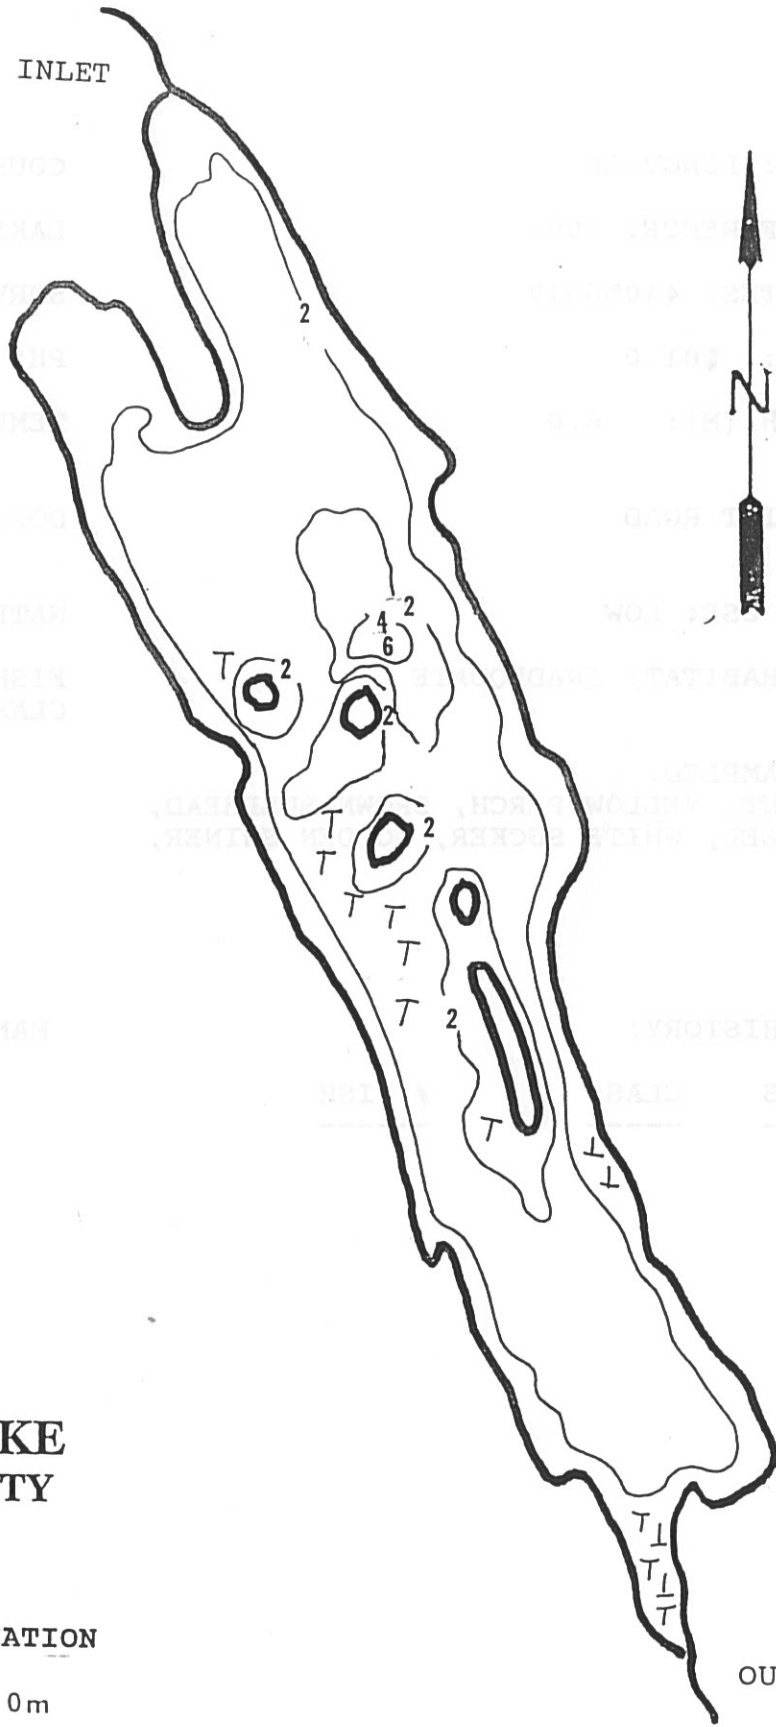

INLET

LONGVIEW LAKE
SHELBURNE COUNTY
44° 05' 65° 19'

T EMERGENT VEGETATION

OUTLET