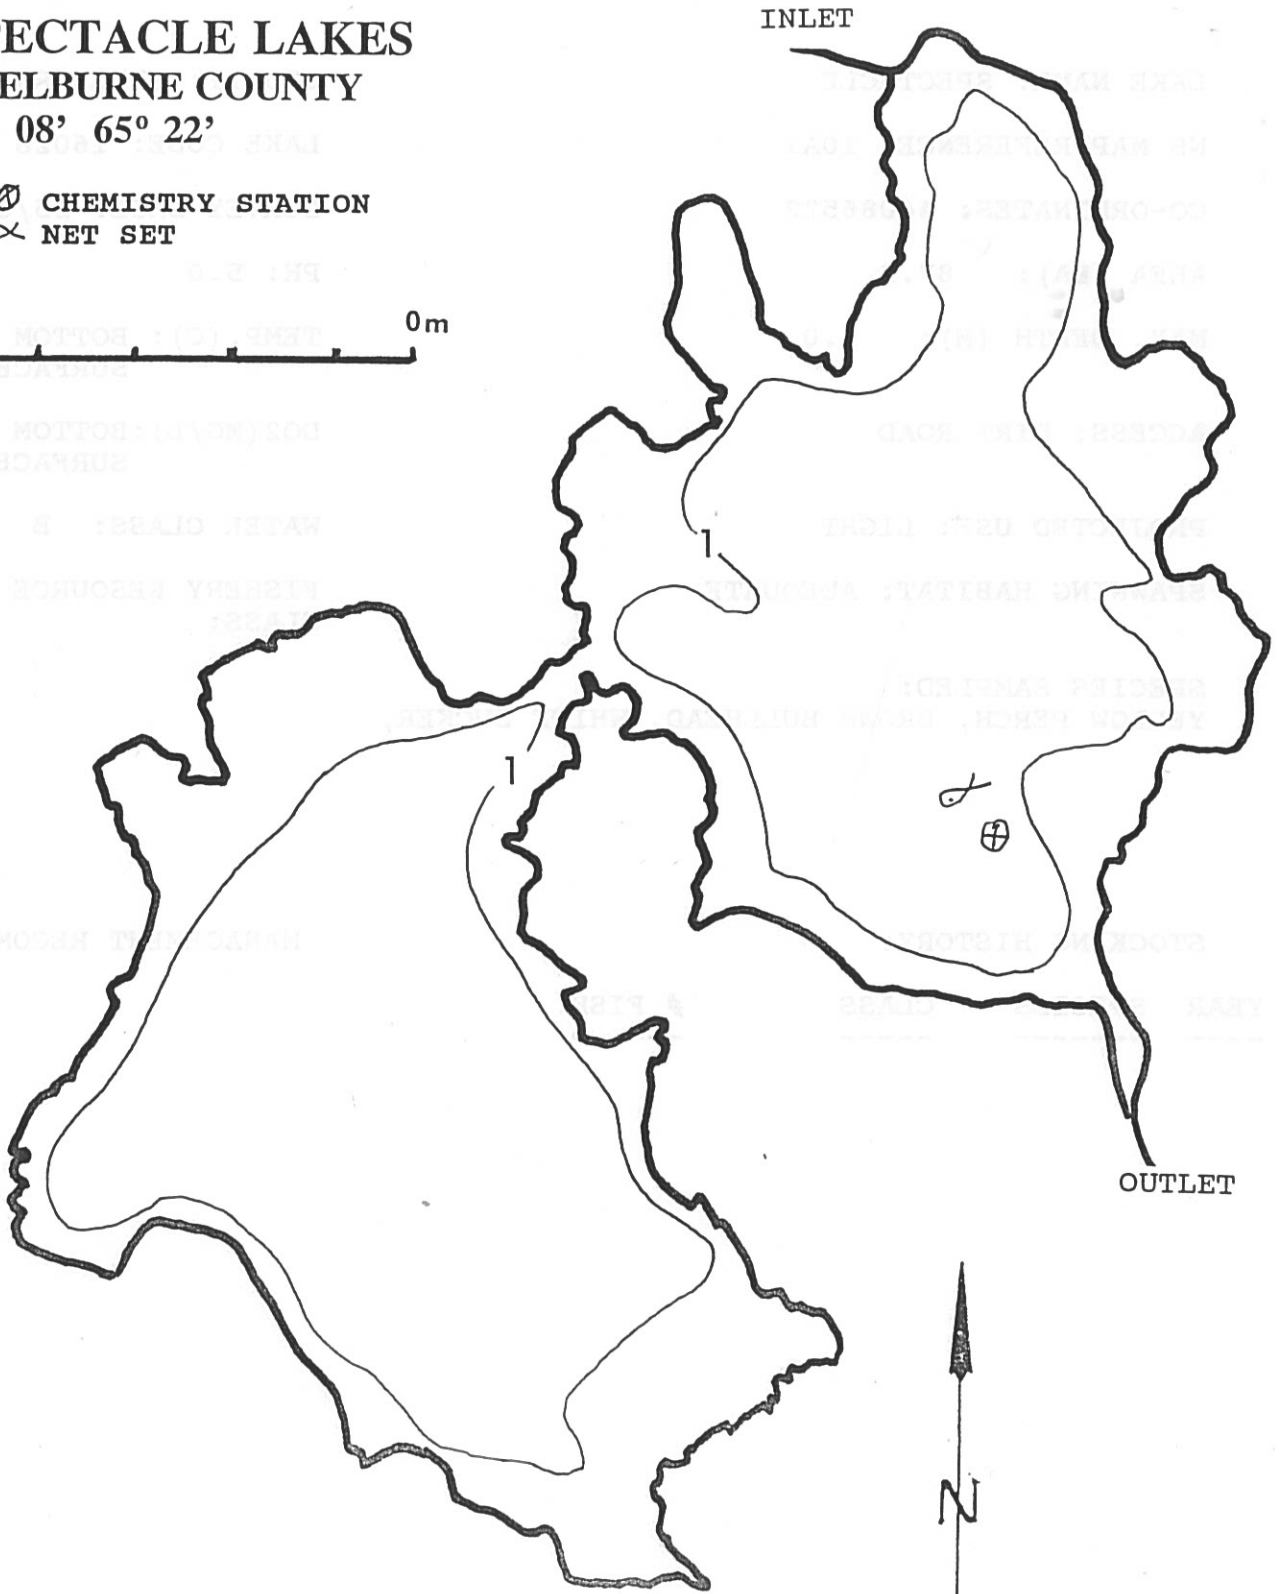

# SPECTACLE LAKES SHELBURNE COUNTY

44° 08' 65° 22'

 CHEMISTRY STATION  
 NET SET

500 0m

OUTLET