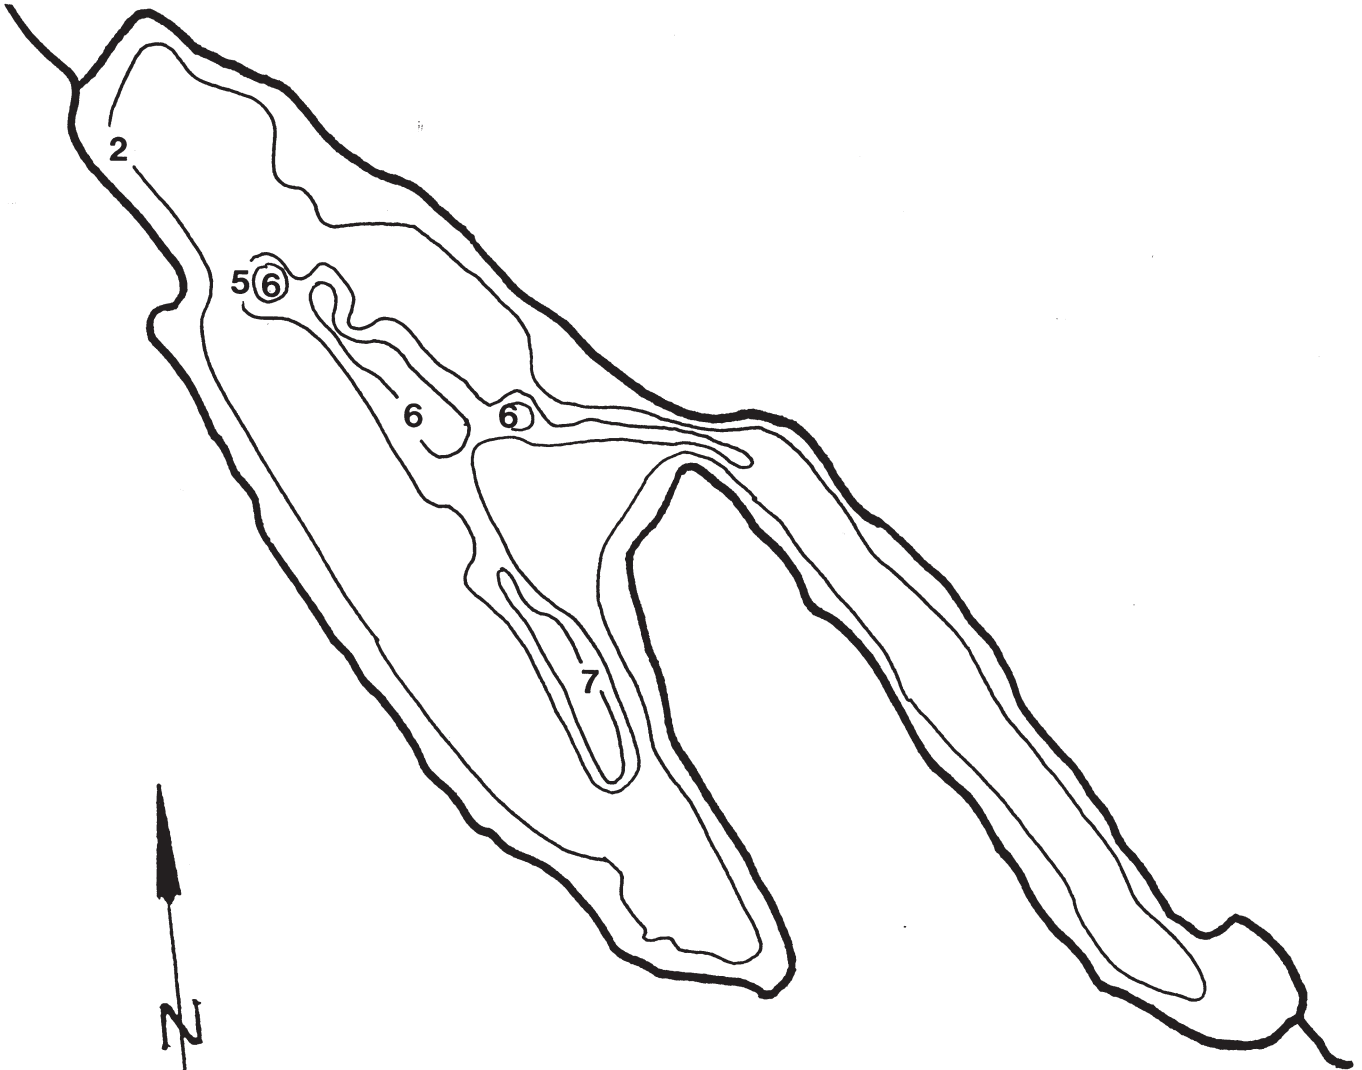

WEST HORSESHOE LAKE
SHELBURNE COUNTY
44° 02' 65° 29'

INLET

OUTLET