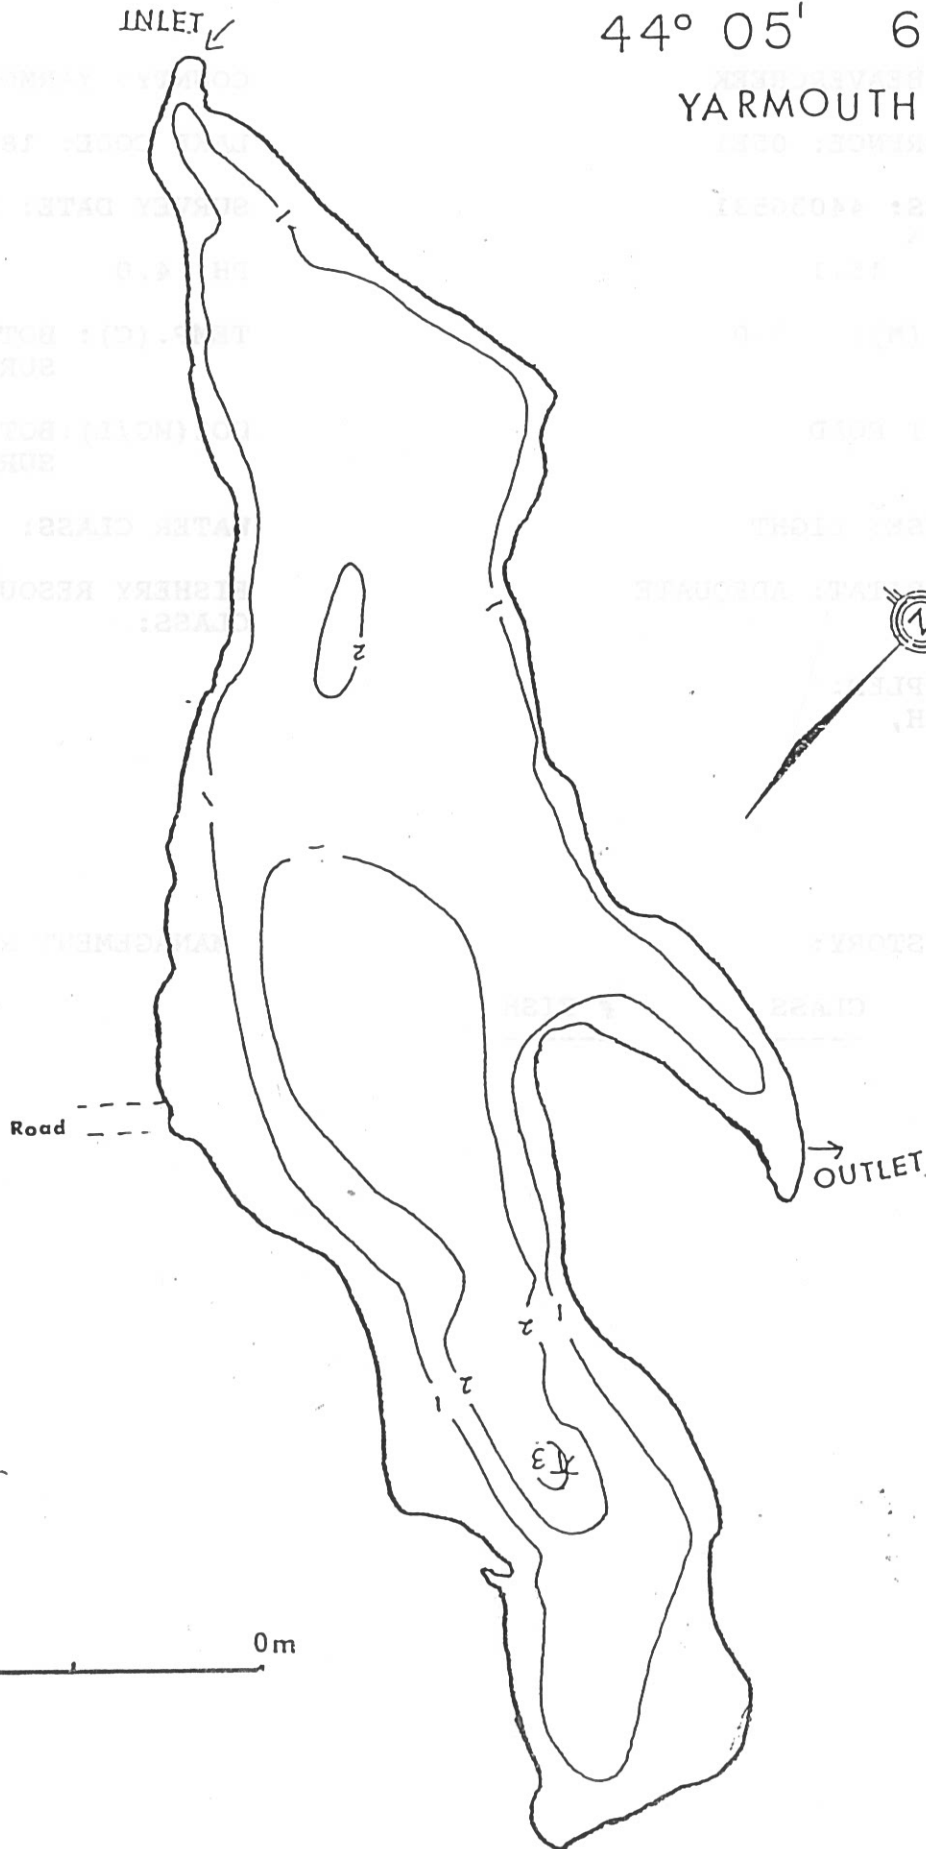

BEAVER CREEK LAKE

44° 05' 65° 31'

YARMOUTH CO.

200 0m