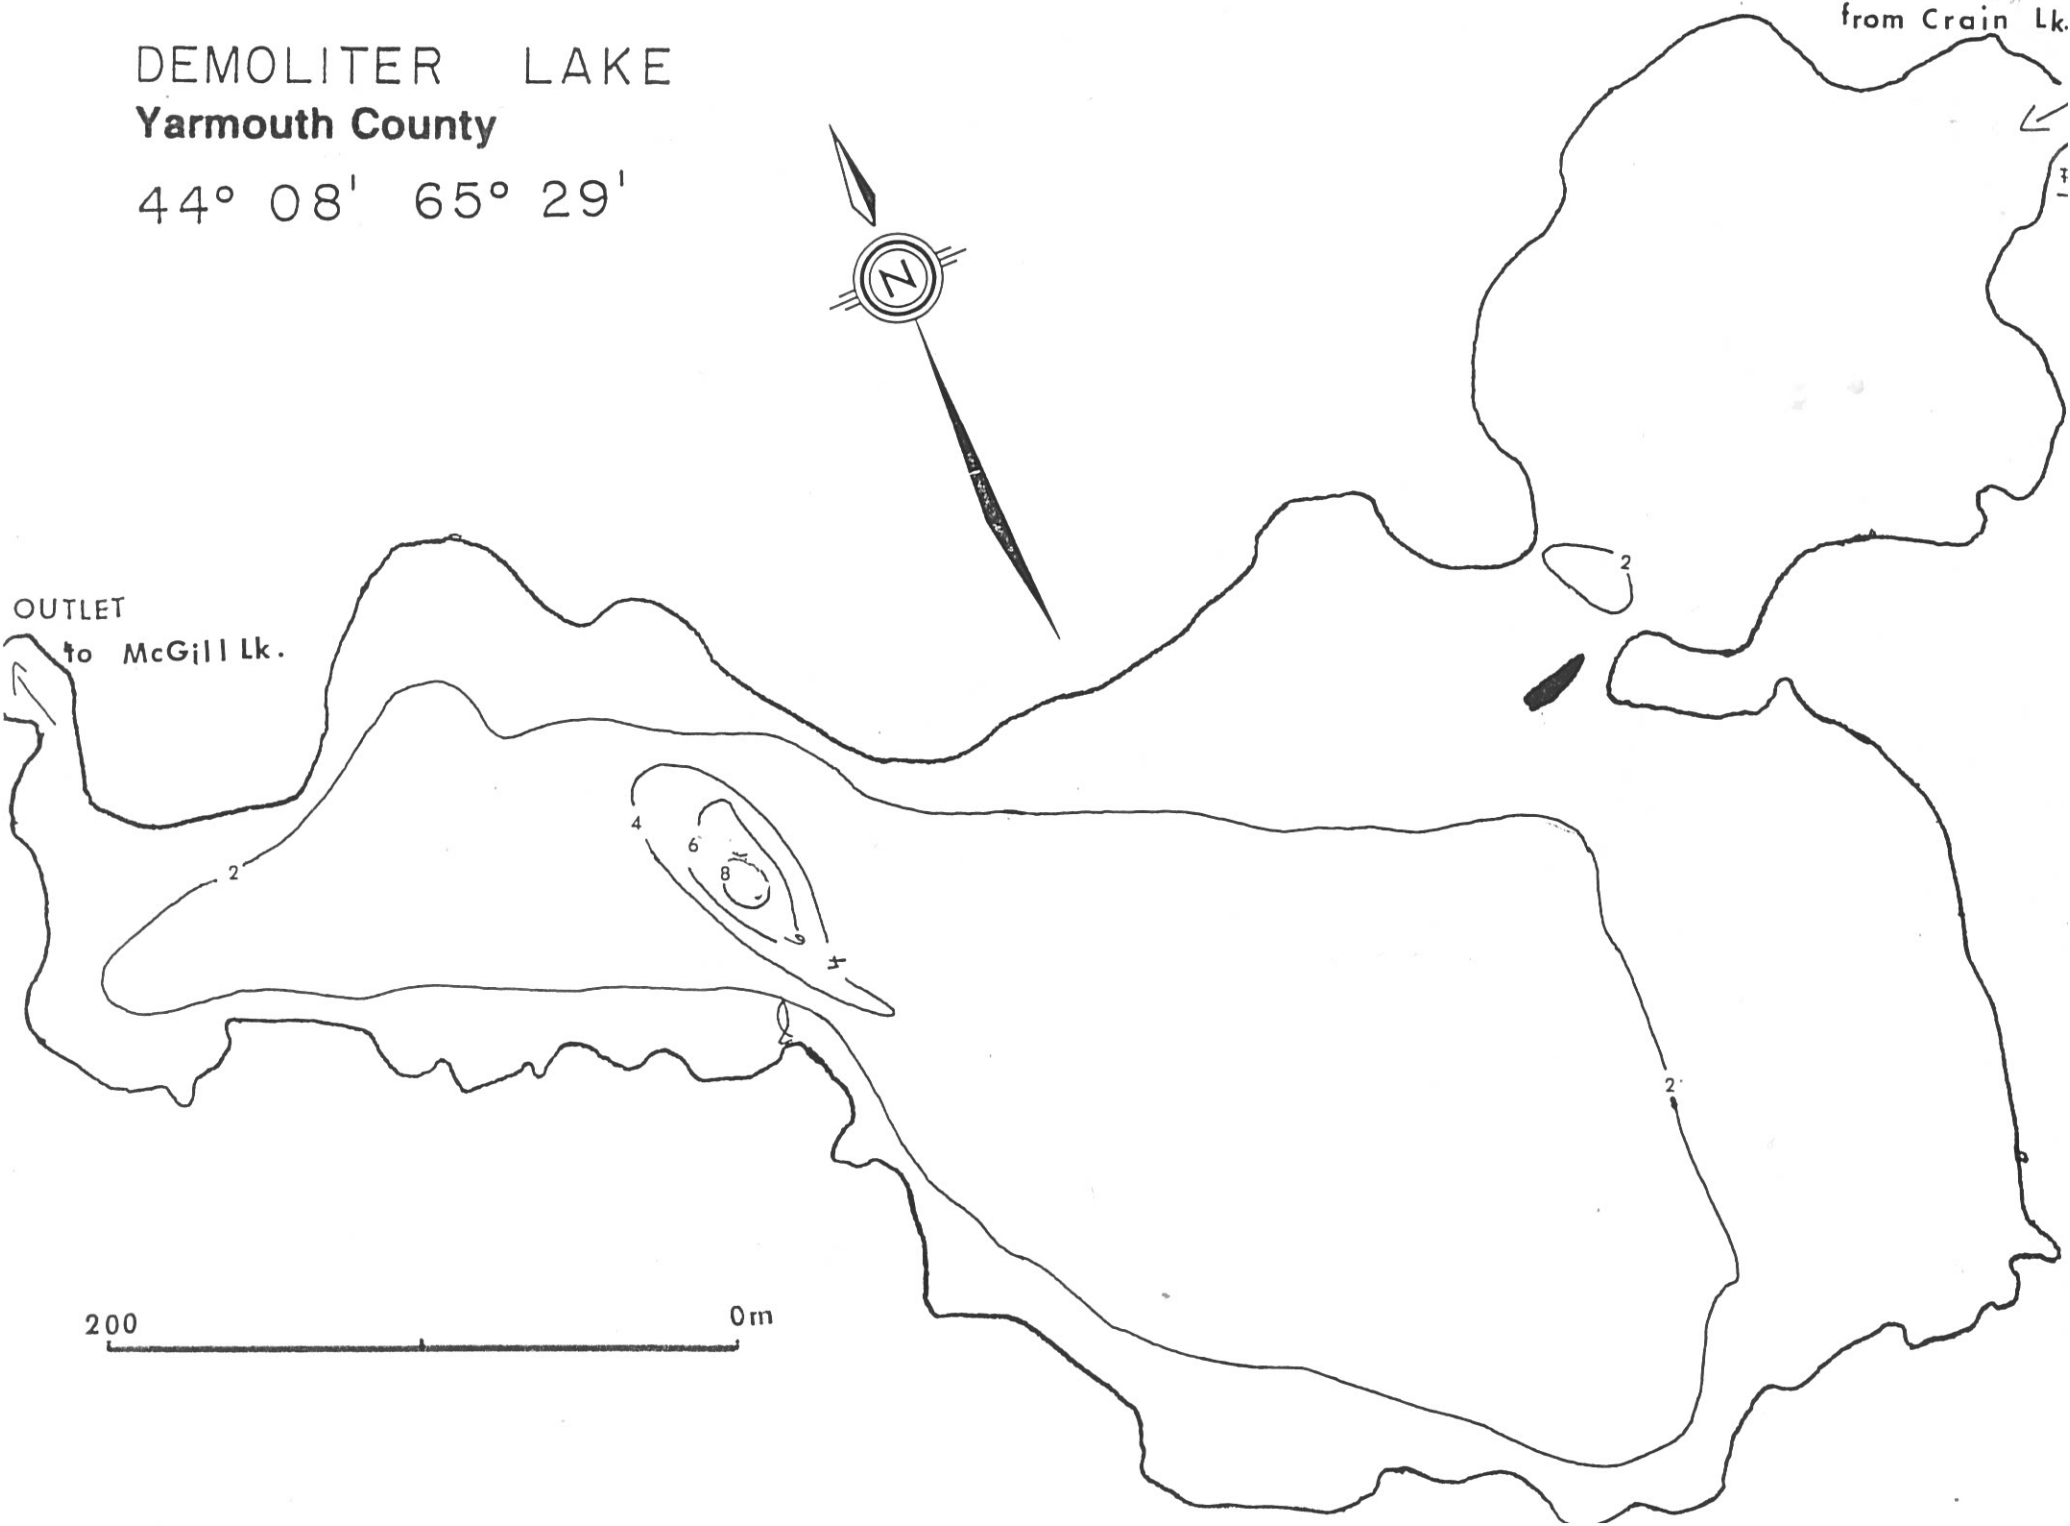

DEMOLITER LAKE  
Yarmouth County

44° 08' 65° 29'

INLET  
from Crain Lk.

OUTLET  
to McGill Lk.

200 0m