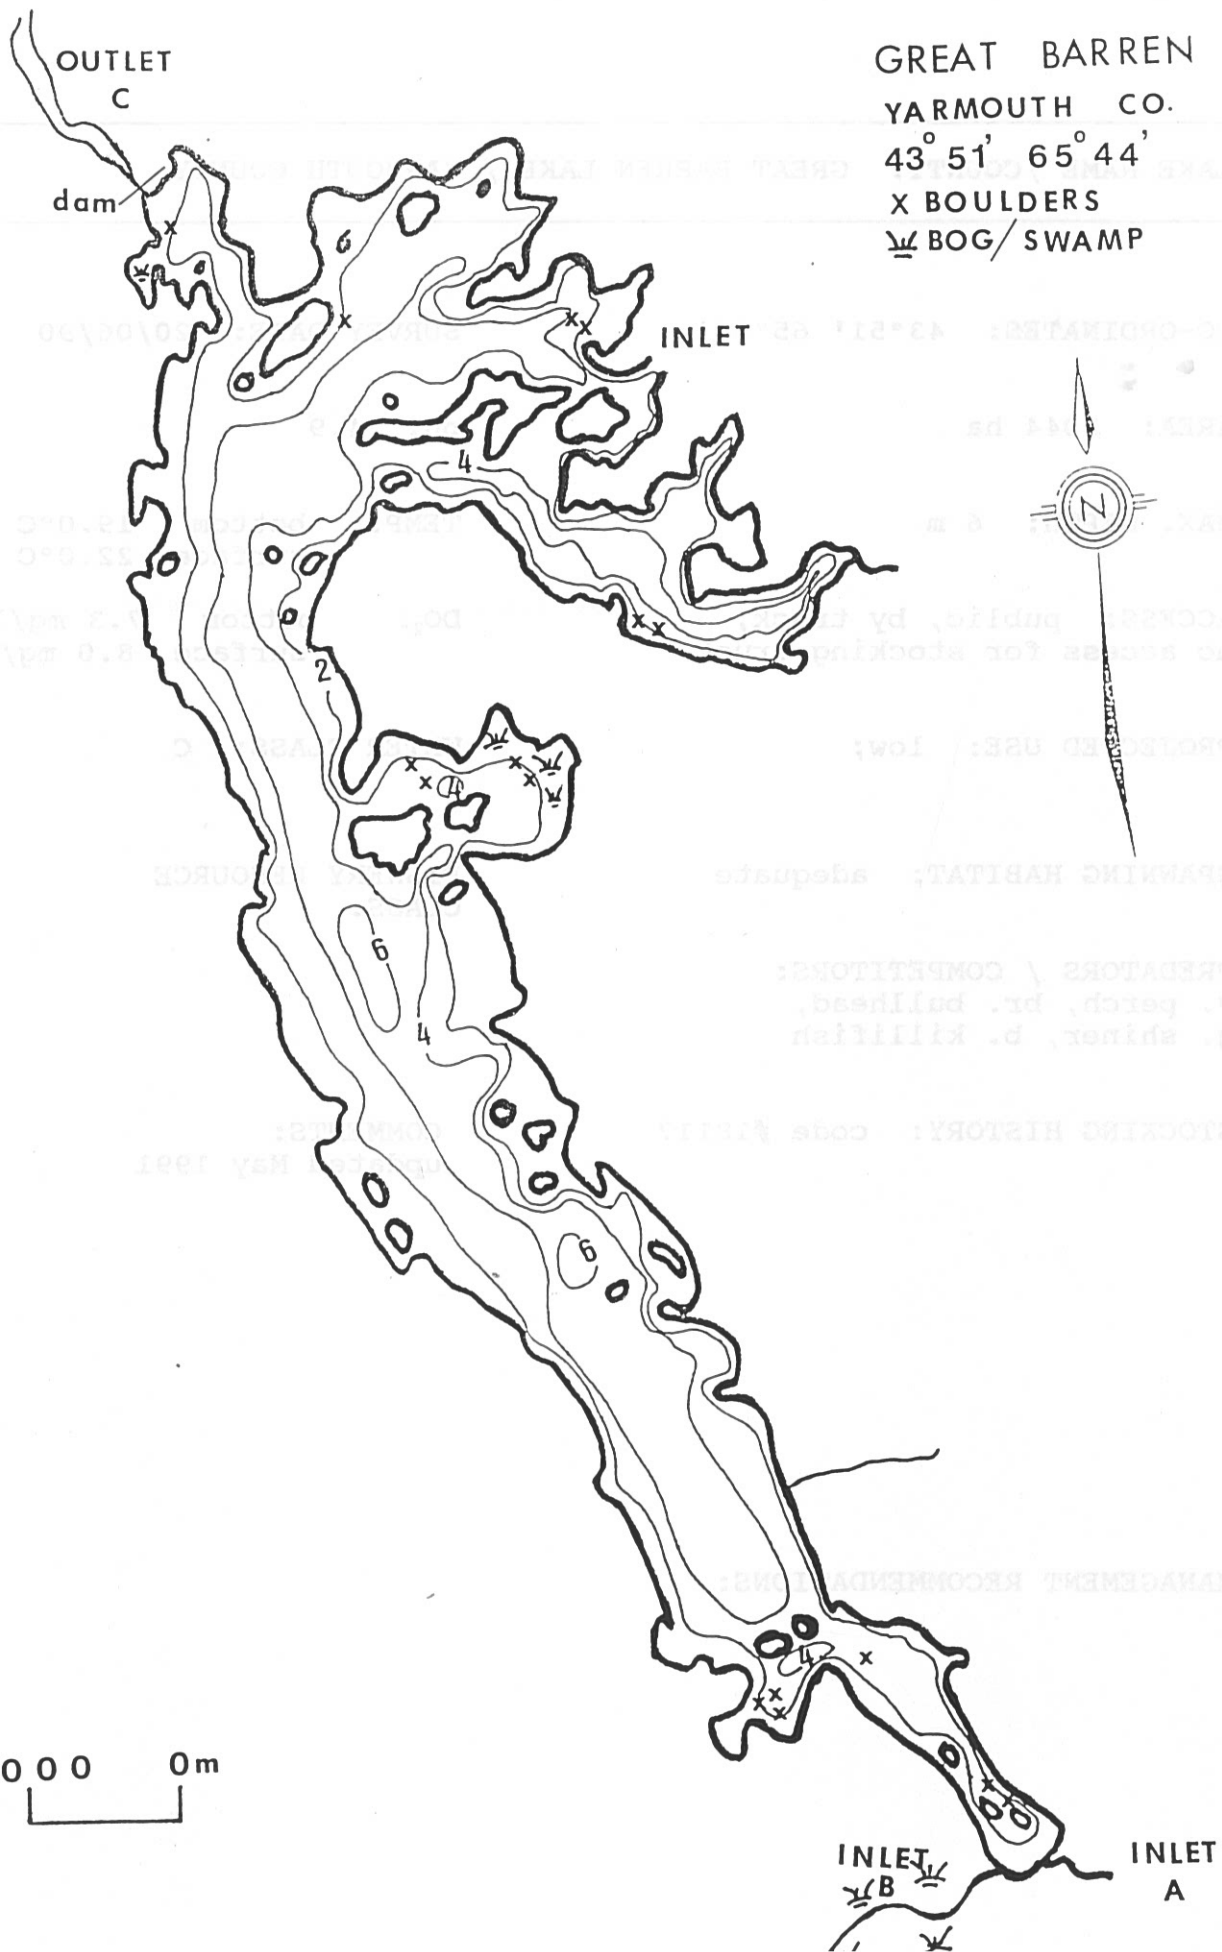

# GREAT BARREN LAKE

YARMOUTH CO.

43° 51' 65° 44'

X BOULDERS

W BOG/SWAMP

1000 0m