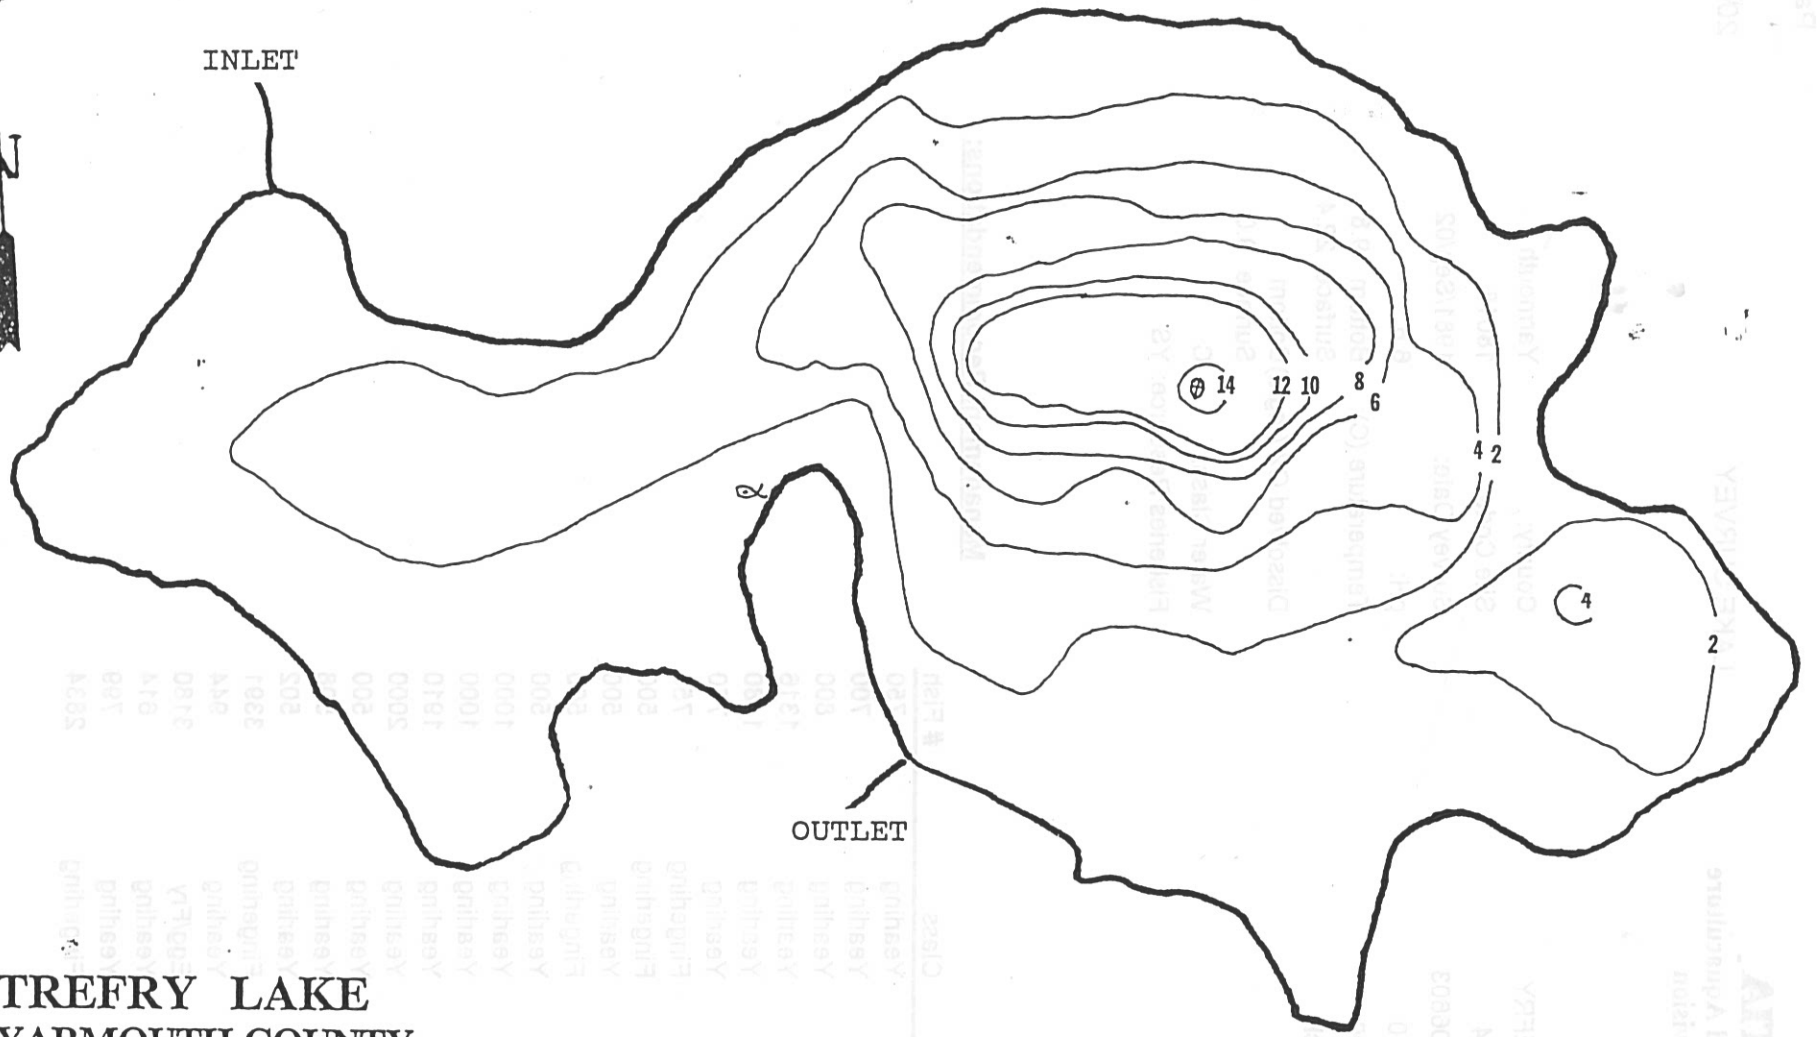

INLET

OUTLET

TREFRY LAKE YARMOUTH COUNTY 43° 50' - 66° 03'

- ⊗ CHEMISTRY STATION
- ⊗ NET SET

Produced by the
Department of
Environmental
Affairs

ATLANTIA