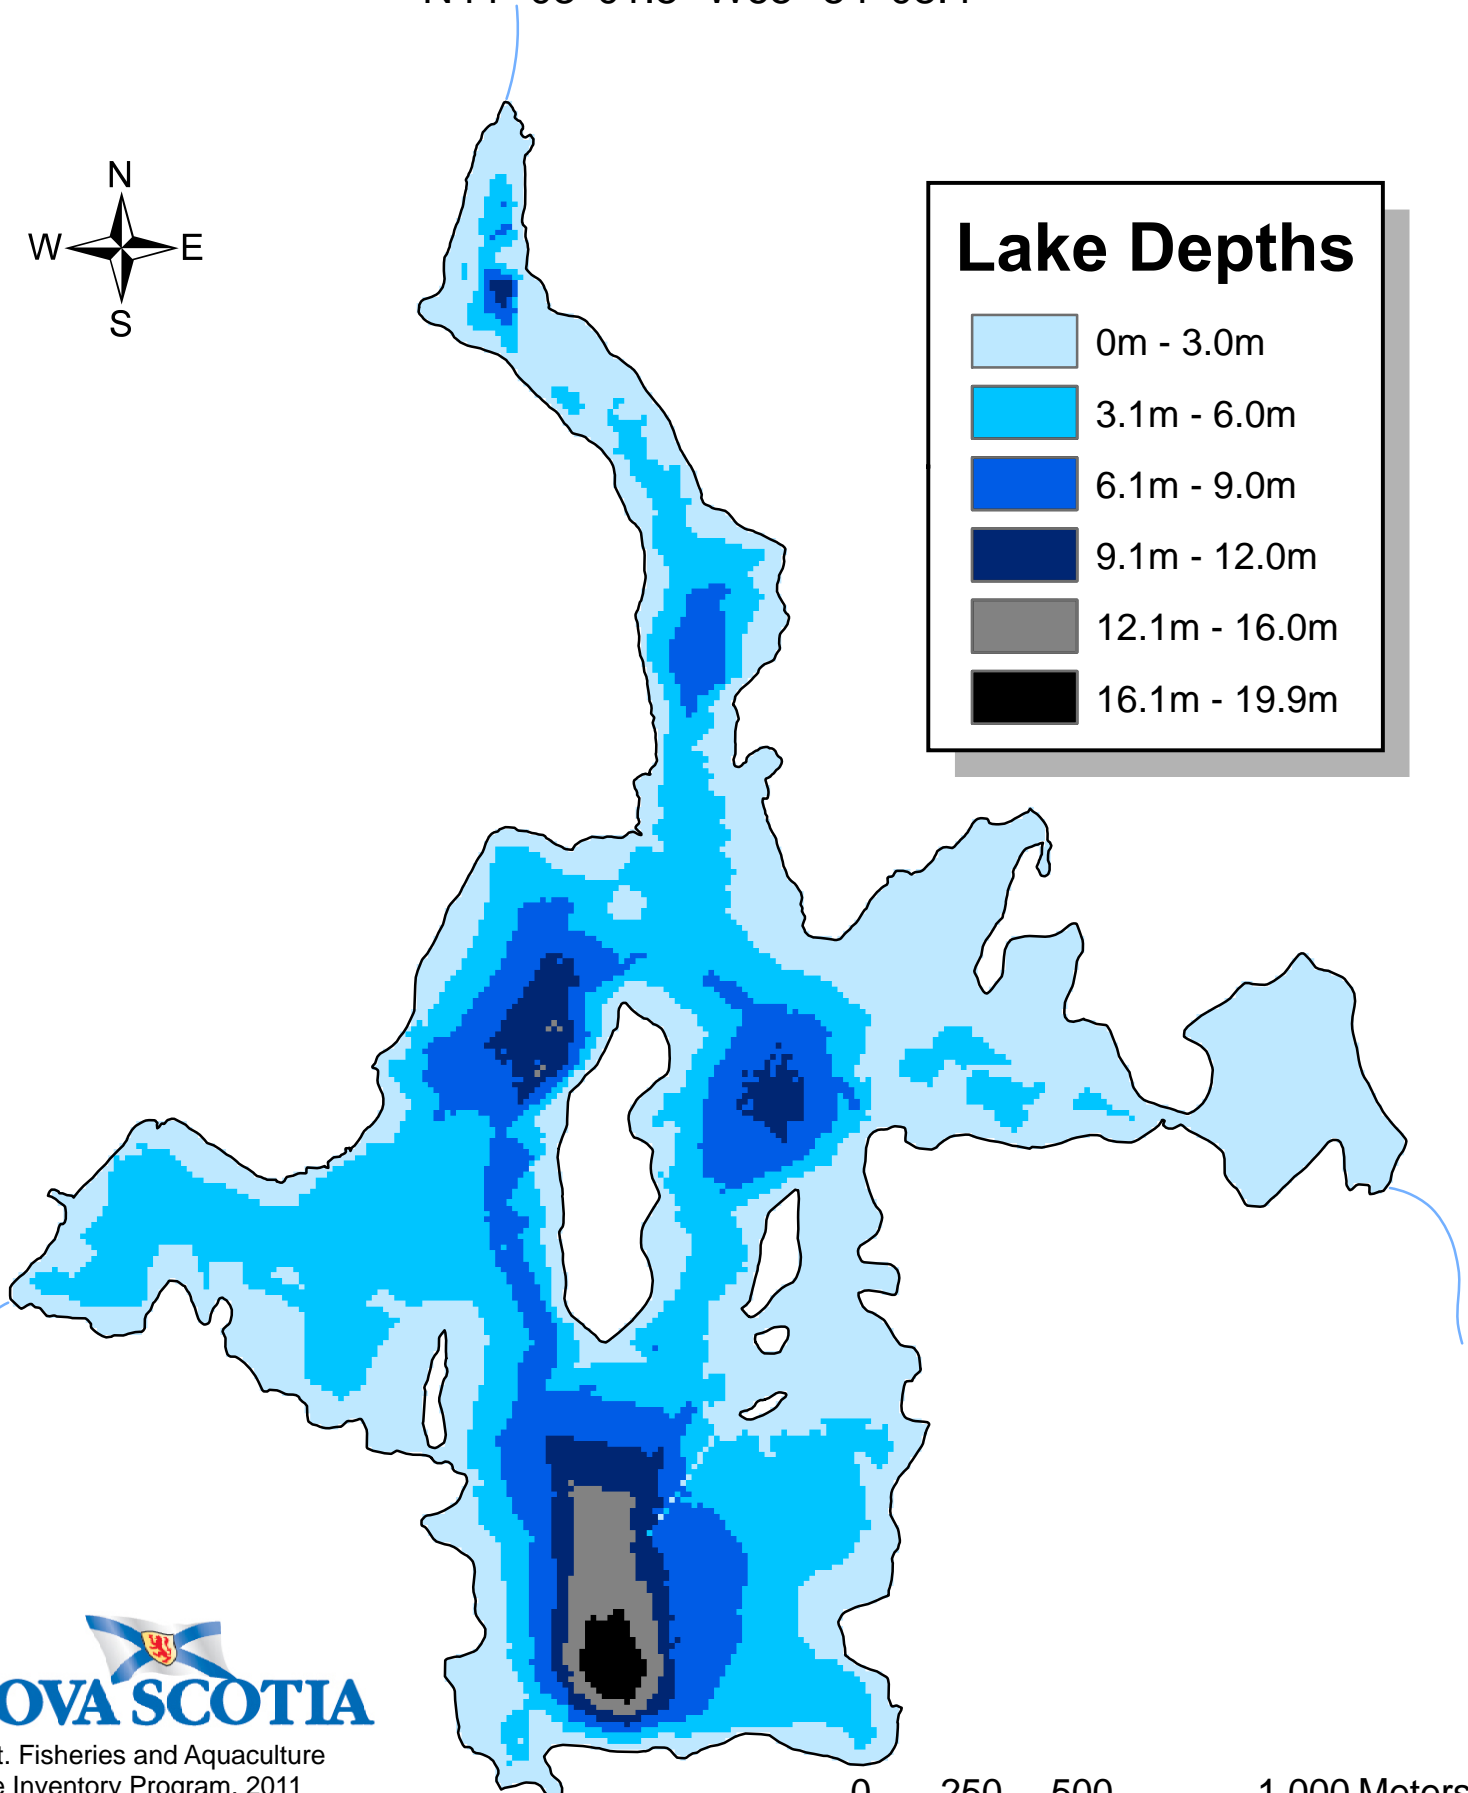

OGDEN LAKE

Yarmouth County, Nova Scotia, Canada

N44° 03' 01.5" W65° 54' 08.4"

Lake Depths

Dept. Fisheries and Aquaculture
Lake Inventory Program, 2011
Software: ESRI ArcGIS 9.3
Datum: North American 1983
Projection: Transverse Mercator

0 250 500 1,000 Meters
1:17,000