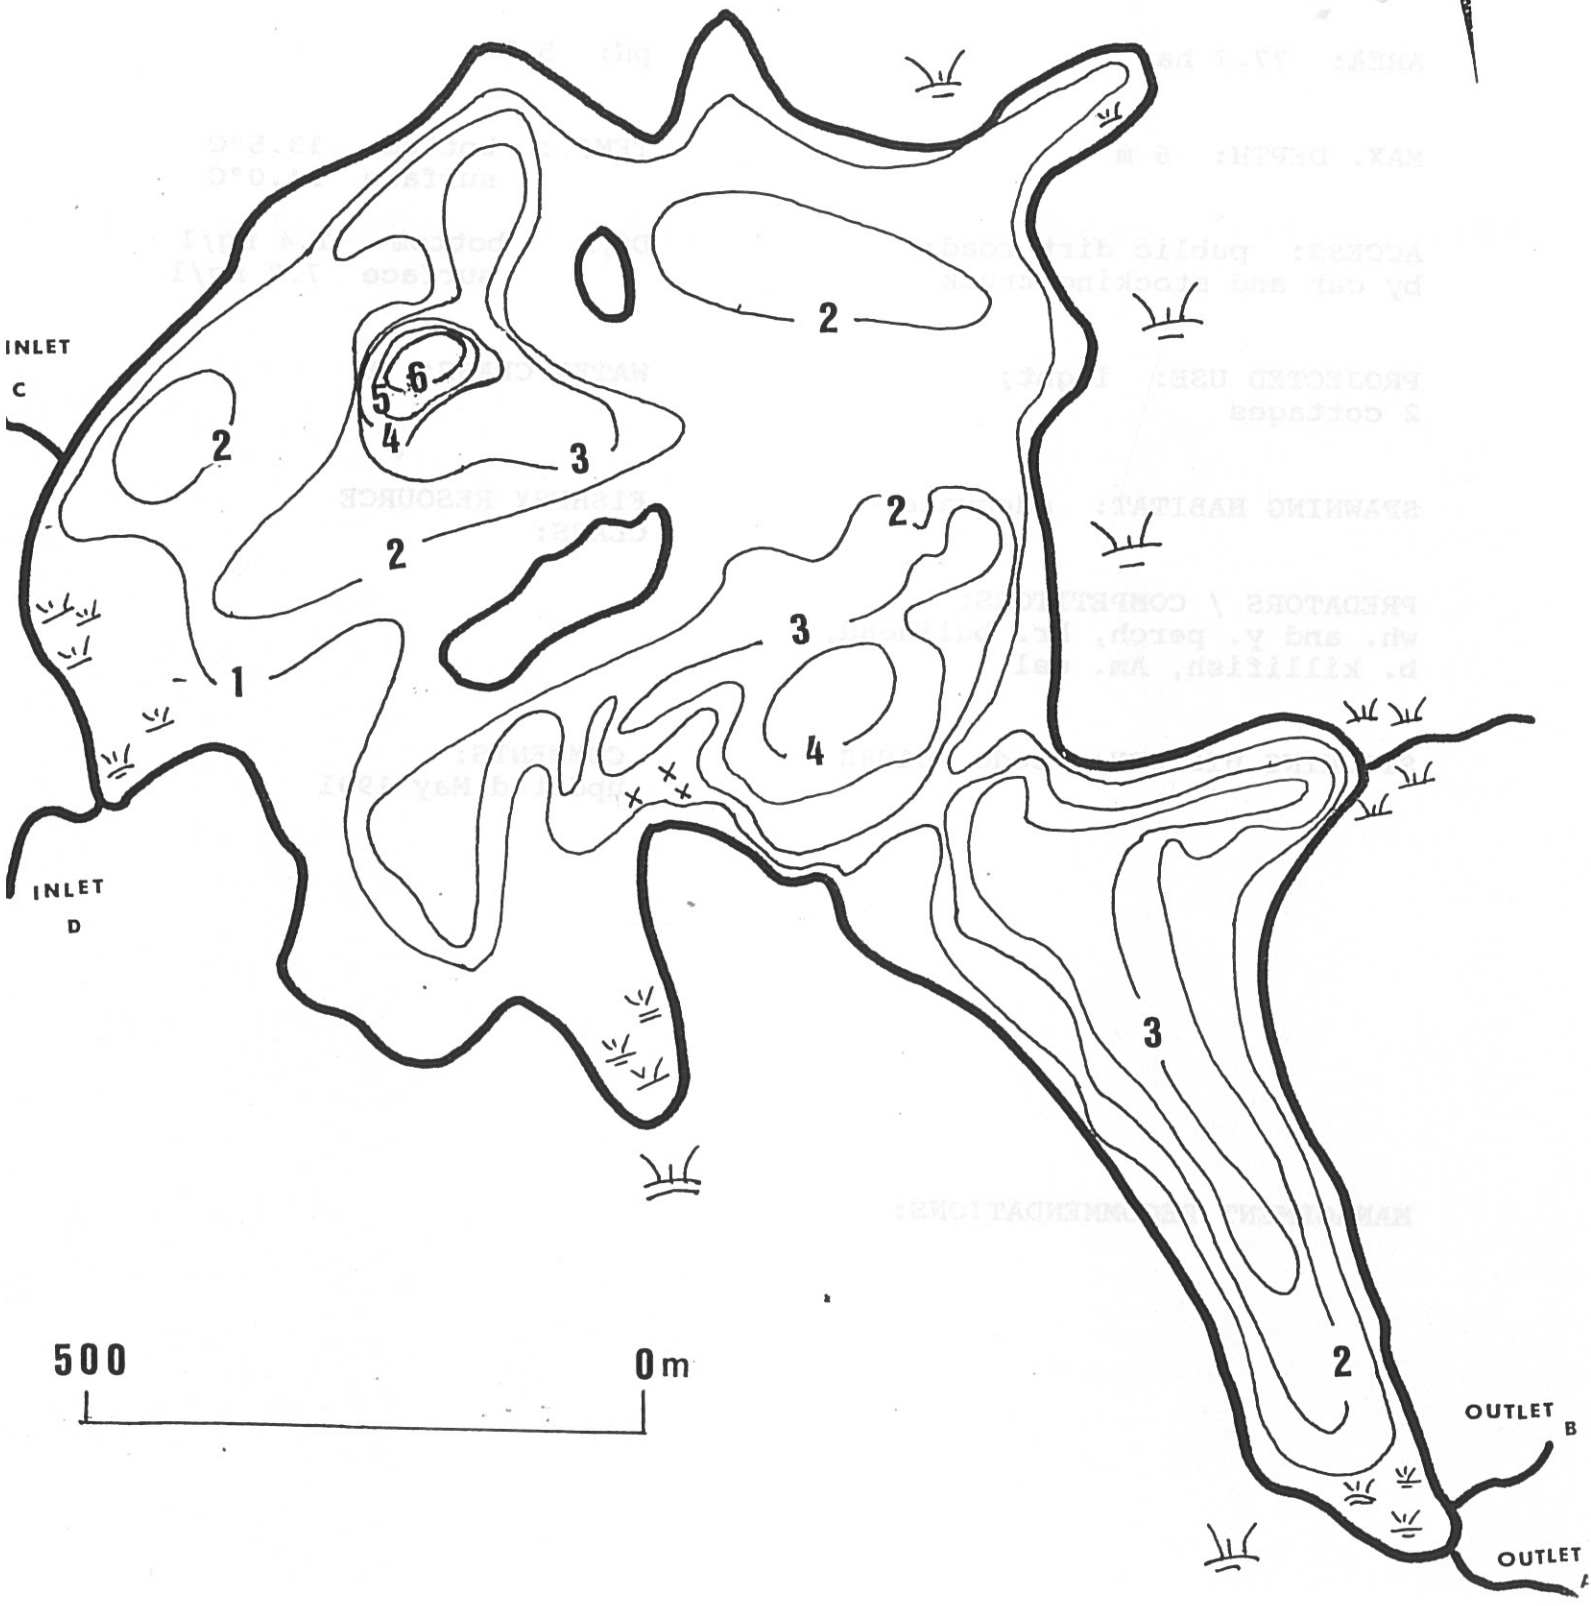

MILL LAKE

ANNAPOLIS CO.

44° 29' 6" 08'

- X BOULDERS
- ≡ BOG/SWAMP

500 0m