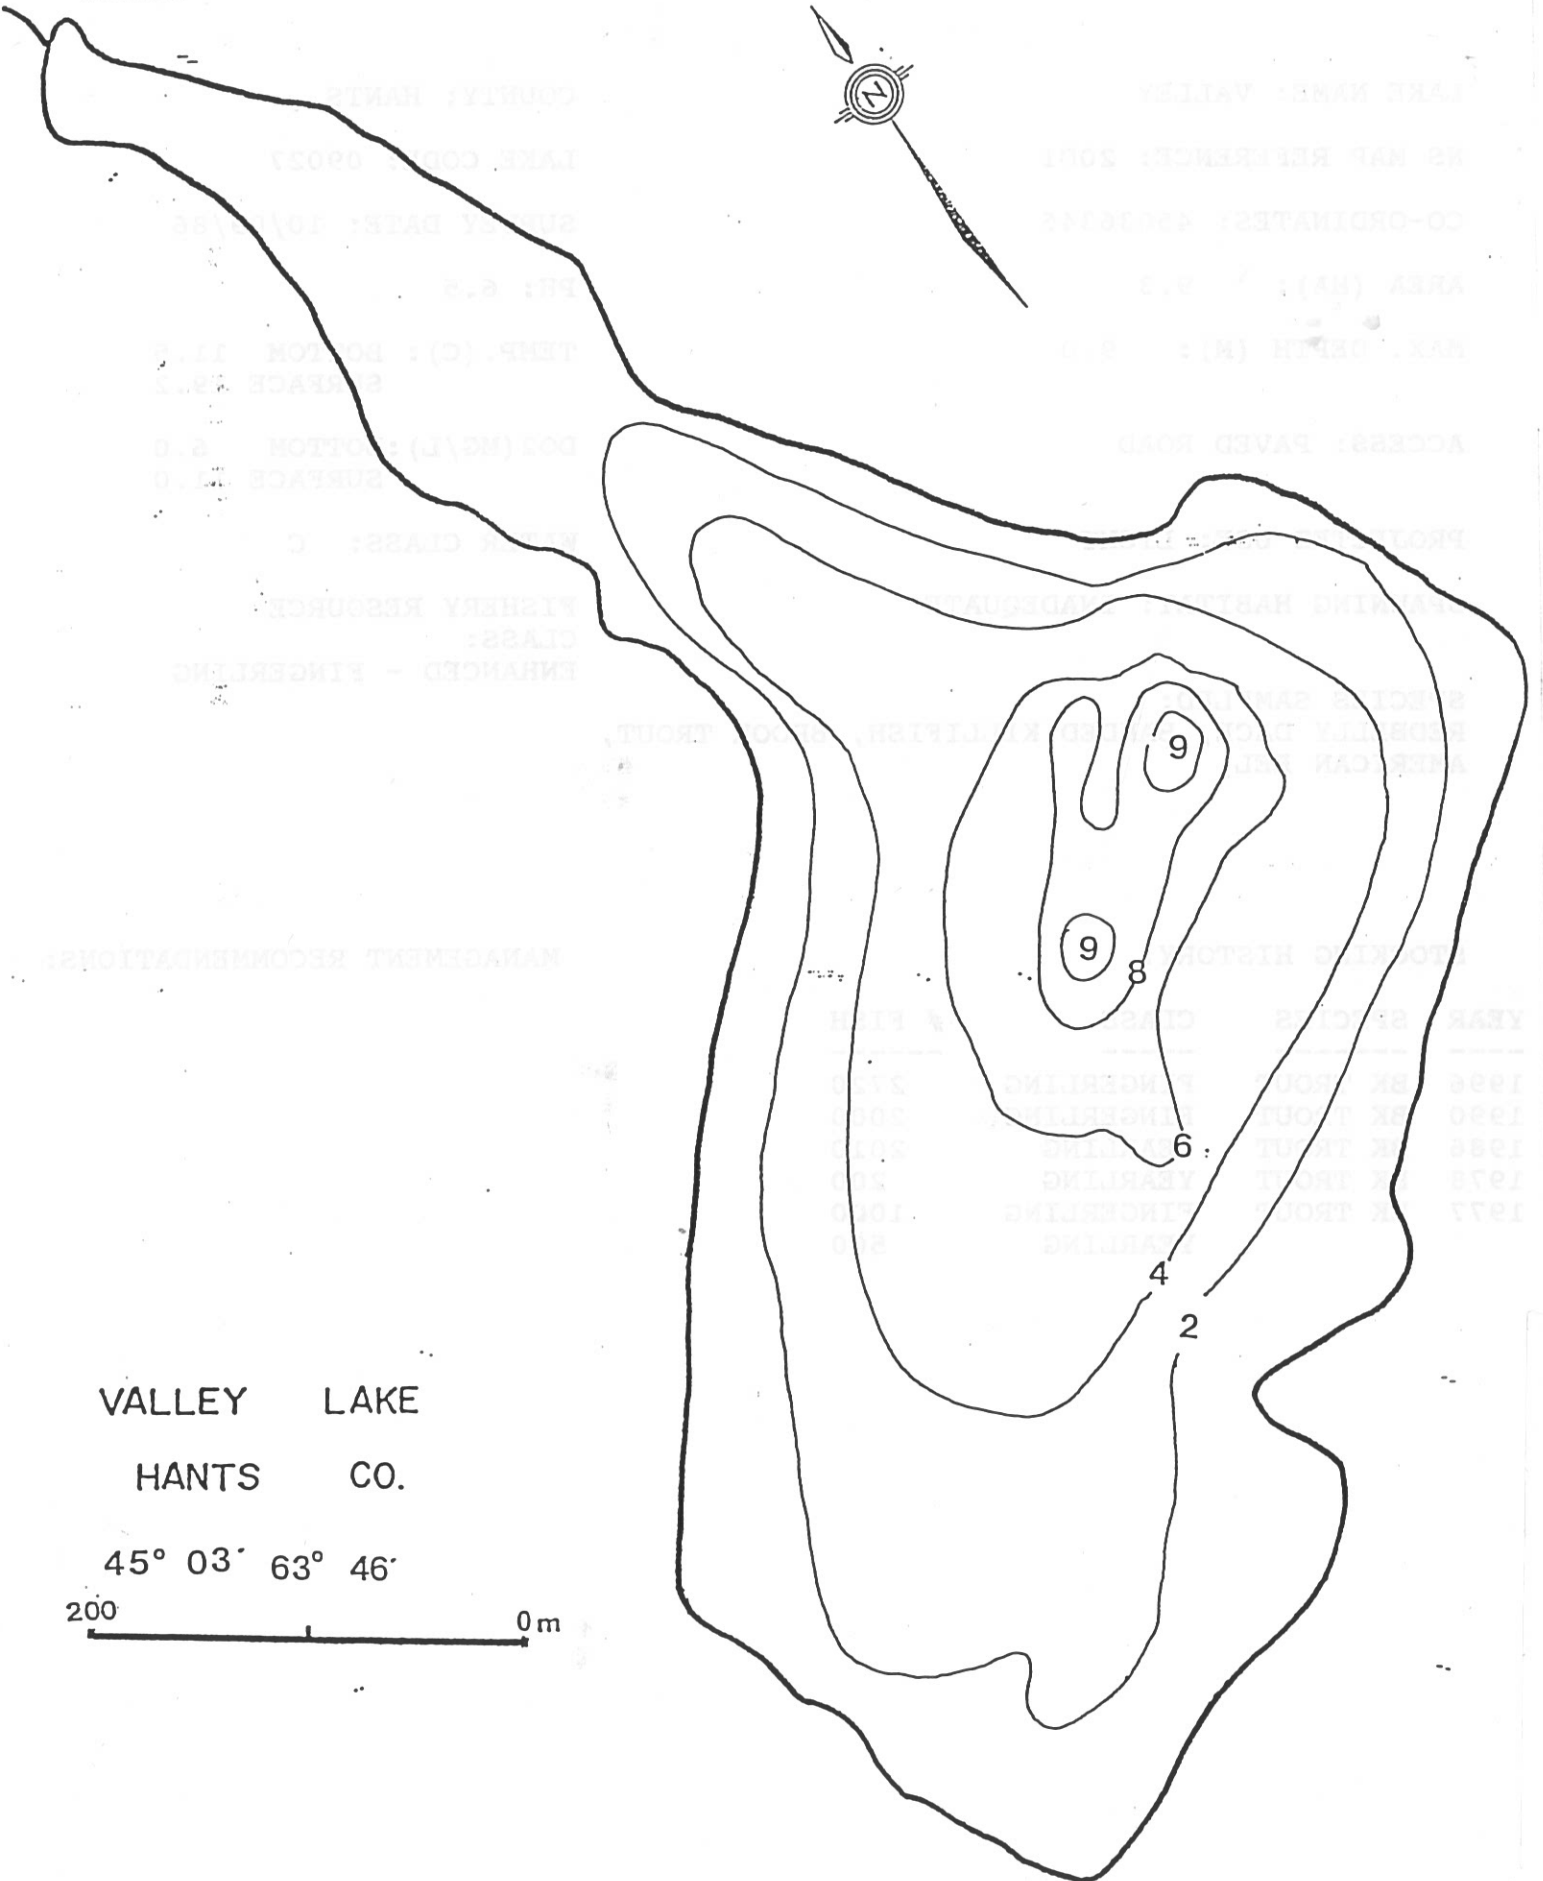

OUTLET

VALLEY LAKE

HANTS CO.

45° 03' 63° 46'