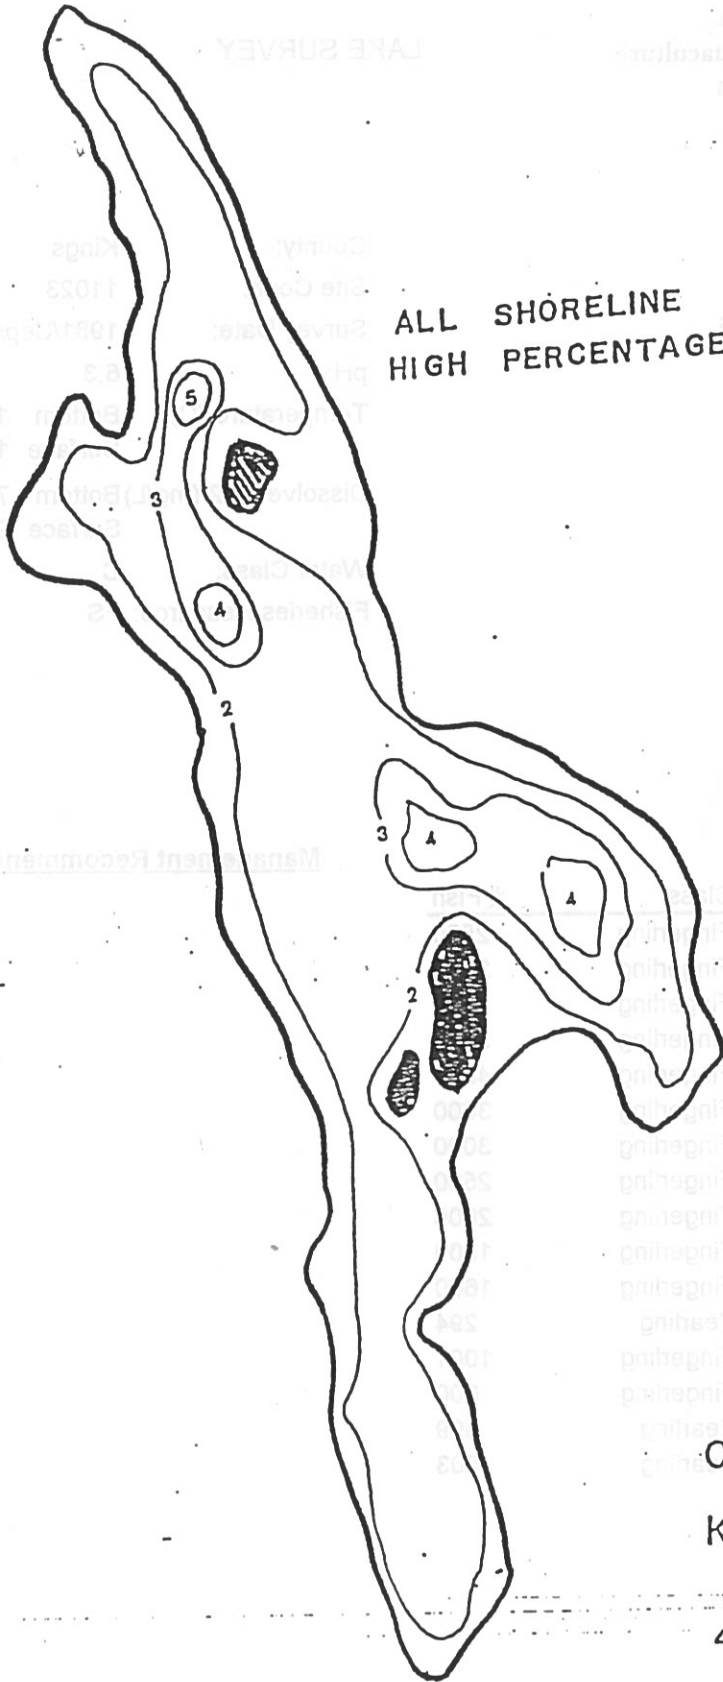

ALL SHORELINE ROCKY WITH  
HIGH PERCENTAGE OF BOULDERS.

OAK LAKE  
KINGS CO.

44° 52' 64° 46'

300 0m

Species Sampled:

- Brook Trout
- Brown Bullhead
- White Sucker
- Creek Chub

Stocking History

Year Species

Year	Species
1999	Brook Trout
1998	Brook Trout
1997	Brook Trout
1996	Brook Trout
1995	Brook Trout
1994	Brook Trout
1993	Brook Trout
1992	Brook Trout
1991	Brook Trout
1990	Brook Trout
1989	Brook Trout
1988	Brook Trout
1987	Brook Trout
1986	Brook Trout
1985	Brook Trout
1984	Brook Trout
1983	Brook Trout
1982	Brook Trout
1981	Brook Trout
1980	Brook Trout
1979	Brook Trout
1978	Brook Trout