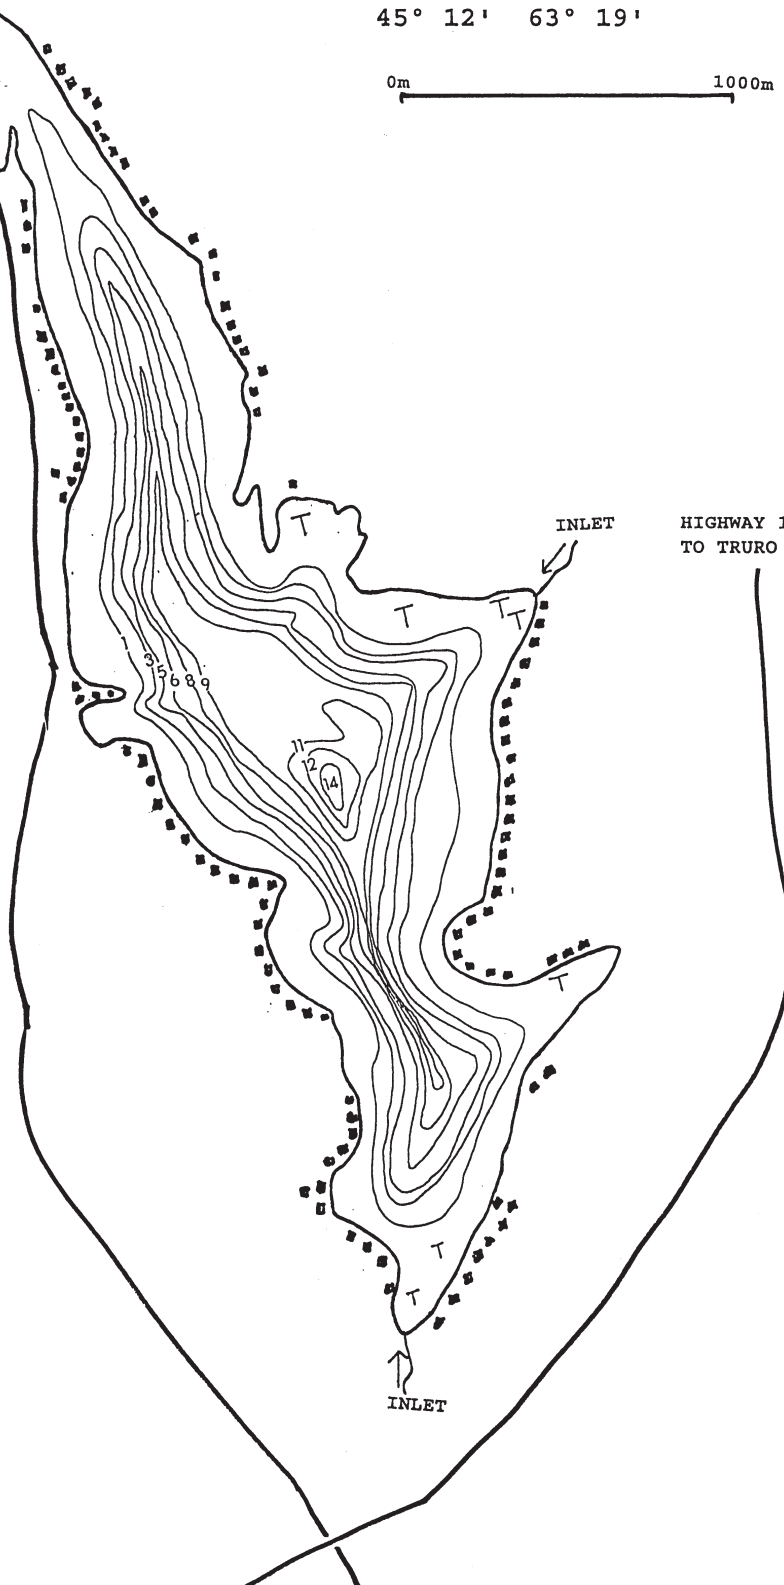

LAKE BK

PLEASANT VALLEY

SHORTTS LAKE

COLCHESTER COUNTY

45° 12' 63° 19'

0m 1000m

OUTLET

INLET

HIGHWAY 102
TO TRURO

277 TO ALTON