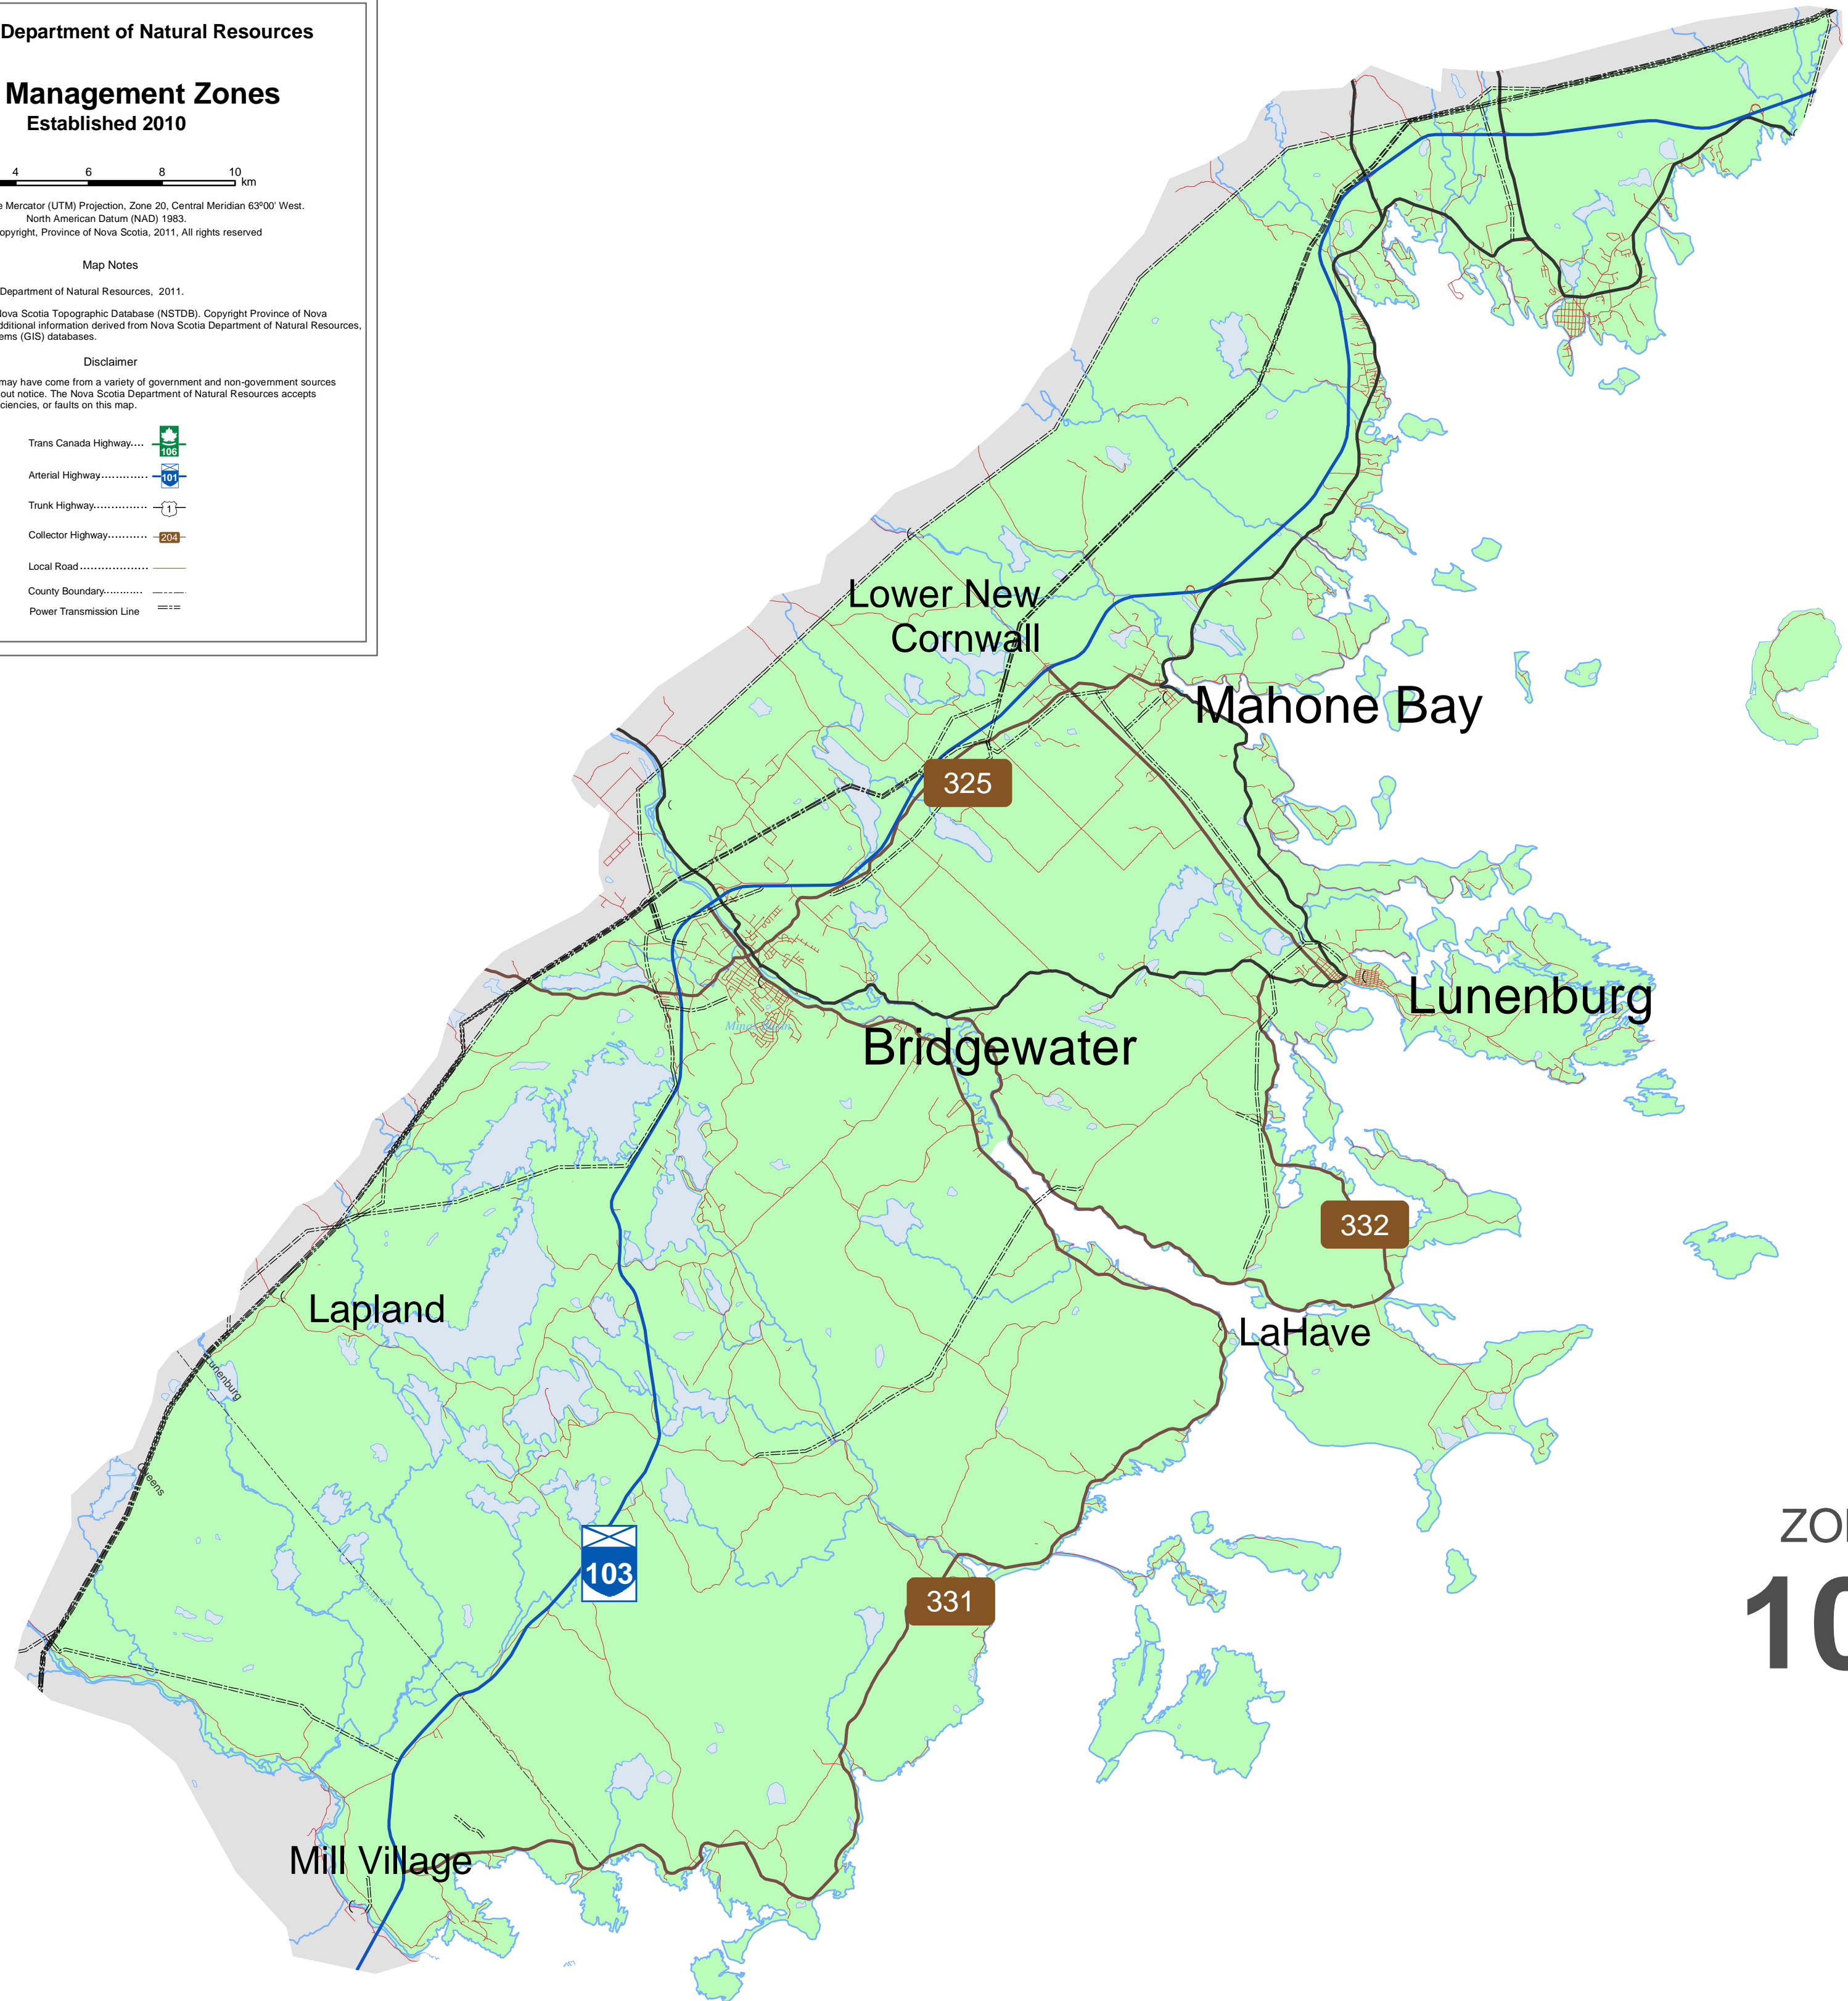

Nova Scotia Department of Natural Resources

Deer Management Zones Established 2010

Map Notes

Disclaimer

- Trans Canada Highway.....
- Arterial Highway.....
- Trunk Highway.....
- Collector Highway.....
- Local Road.....
- County Boundary.....
- Power Transmission Line.....

ATLANTIC OCEAN

ZONE 102