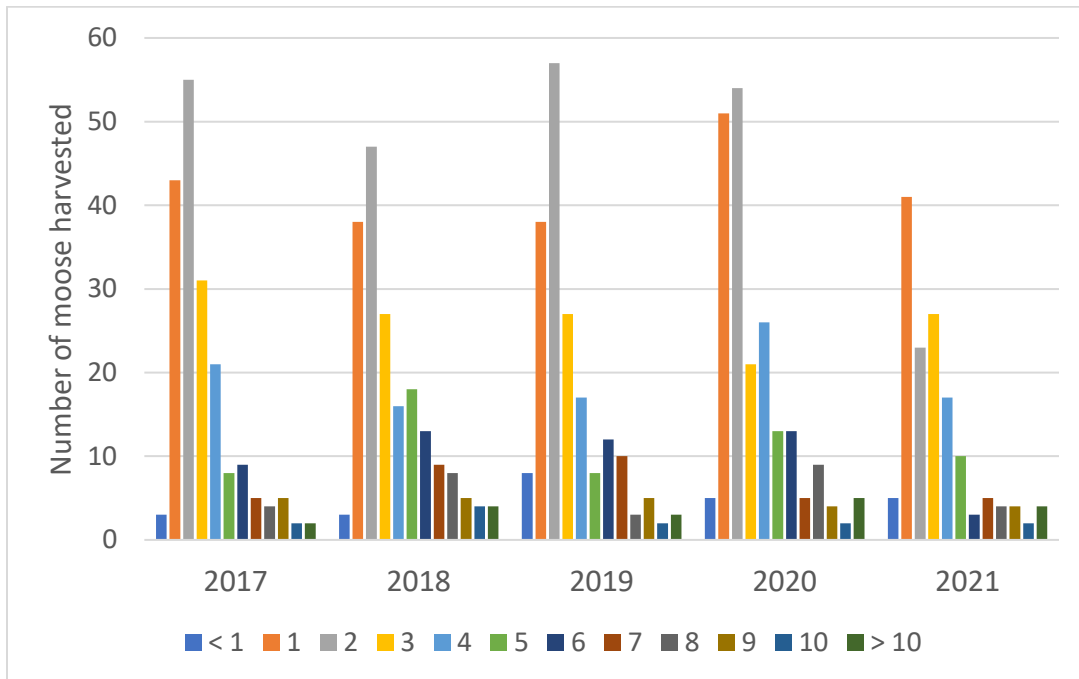

Success Rates* by Season over the past 5 years

	2018	2019	2020	2021	2022
Season 1	62.8	66.7	74.4	67.2	53.3
Season 2	68.7	53.5	60.2	75.4	69.4
Season 3	58.3	73.3	75.0	84.6	78.5
Season 4	60.0	68.8	60.0	46.2	38.4
Season 5	66.7	55.6	66.7	70.0	75.0
Season 6	37.5	62.5	85.7	71.4	50.0
Season 7	92.0	66.7	38.9	42.1	16.6
Overall	66.6	61.5	66.0	69.0	57.9

*Please note success rates are based on number of reports received

Moose age at harvest 2017-2021

Effort (hours hunted /moose) over past 5 years

2018 147 hours/moose
2019 96 hours/moose
2020 155 hours/moose
2021 147 hours/moose
2022 151 hours/moose