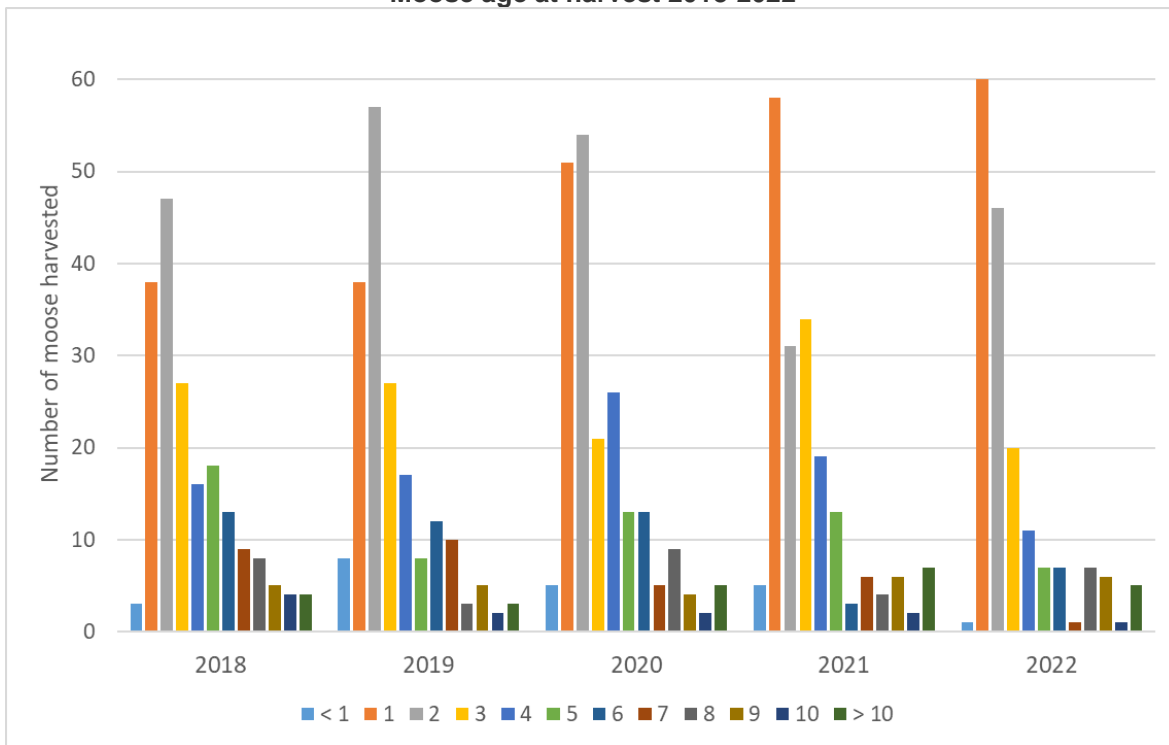

Success Rates* by Season over the past 5 years

	2019	2020	2021	2022	2023
Season 1	66.7	74.4	67.2	53.3	52.7
Season 2	53.5	60.2	75.4	69.4	47.7
Season 3	73.3	75.0	84.6	78.5	28.6
Season 4	68.8	60.0	46.2	38.4	41.7
Season 5	55.6	66.7	70.0	75.0	25.0
Season 6	62.5	85.7	71.4	50.0	55.6
Season 7	66.7	38.9	42.1	16.6	29.4
Overall	61.5	66.0	69.0	57.9	47.3

*Please note success rates are based on number of reports received

Moose age at harvest 2018-2022

Effort (hours hunted /moose) over past 5 years

2019 96 hours/moose
2020 155 hours/moose
2021 147 hours/moose
2022 151 hours/moose
2023 253 hours/moose