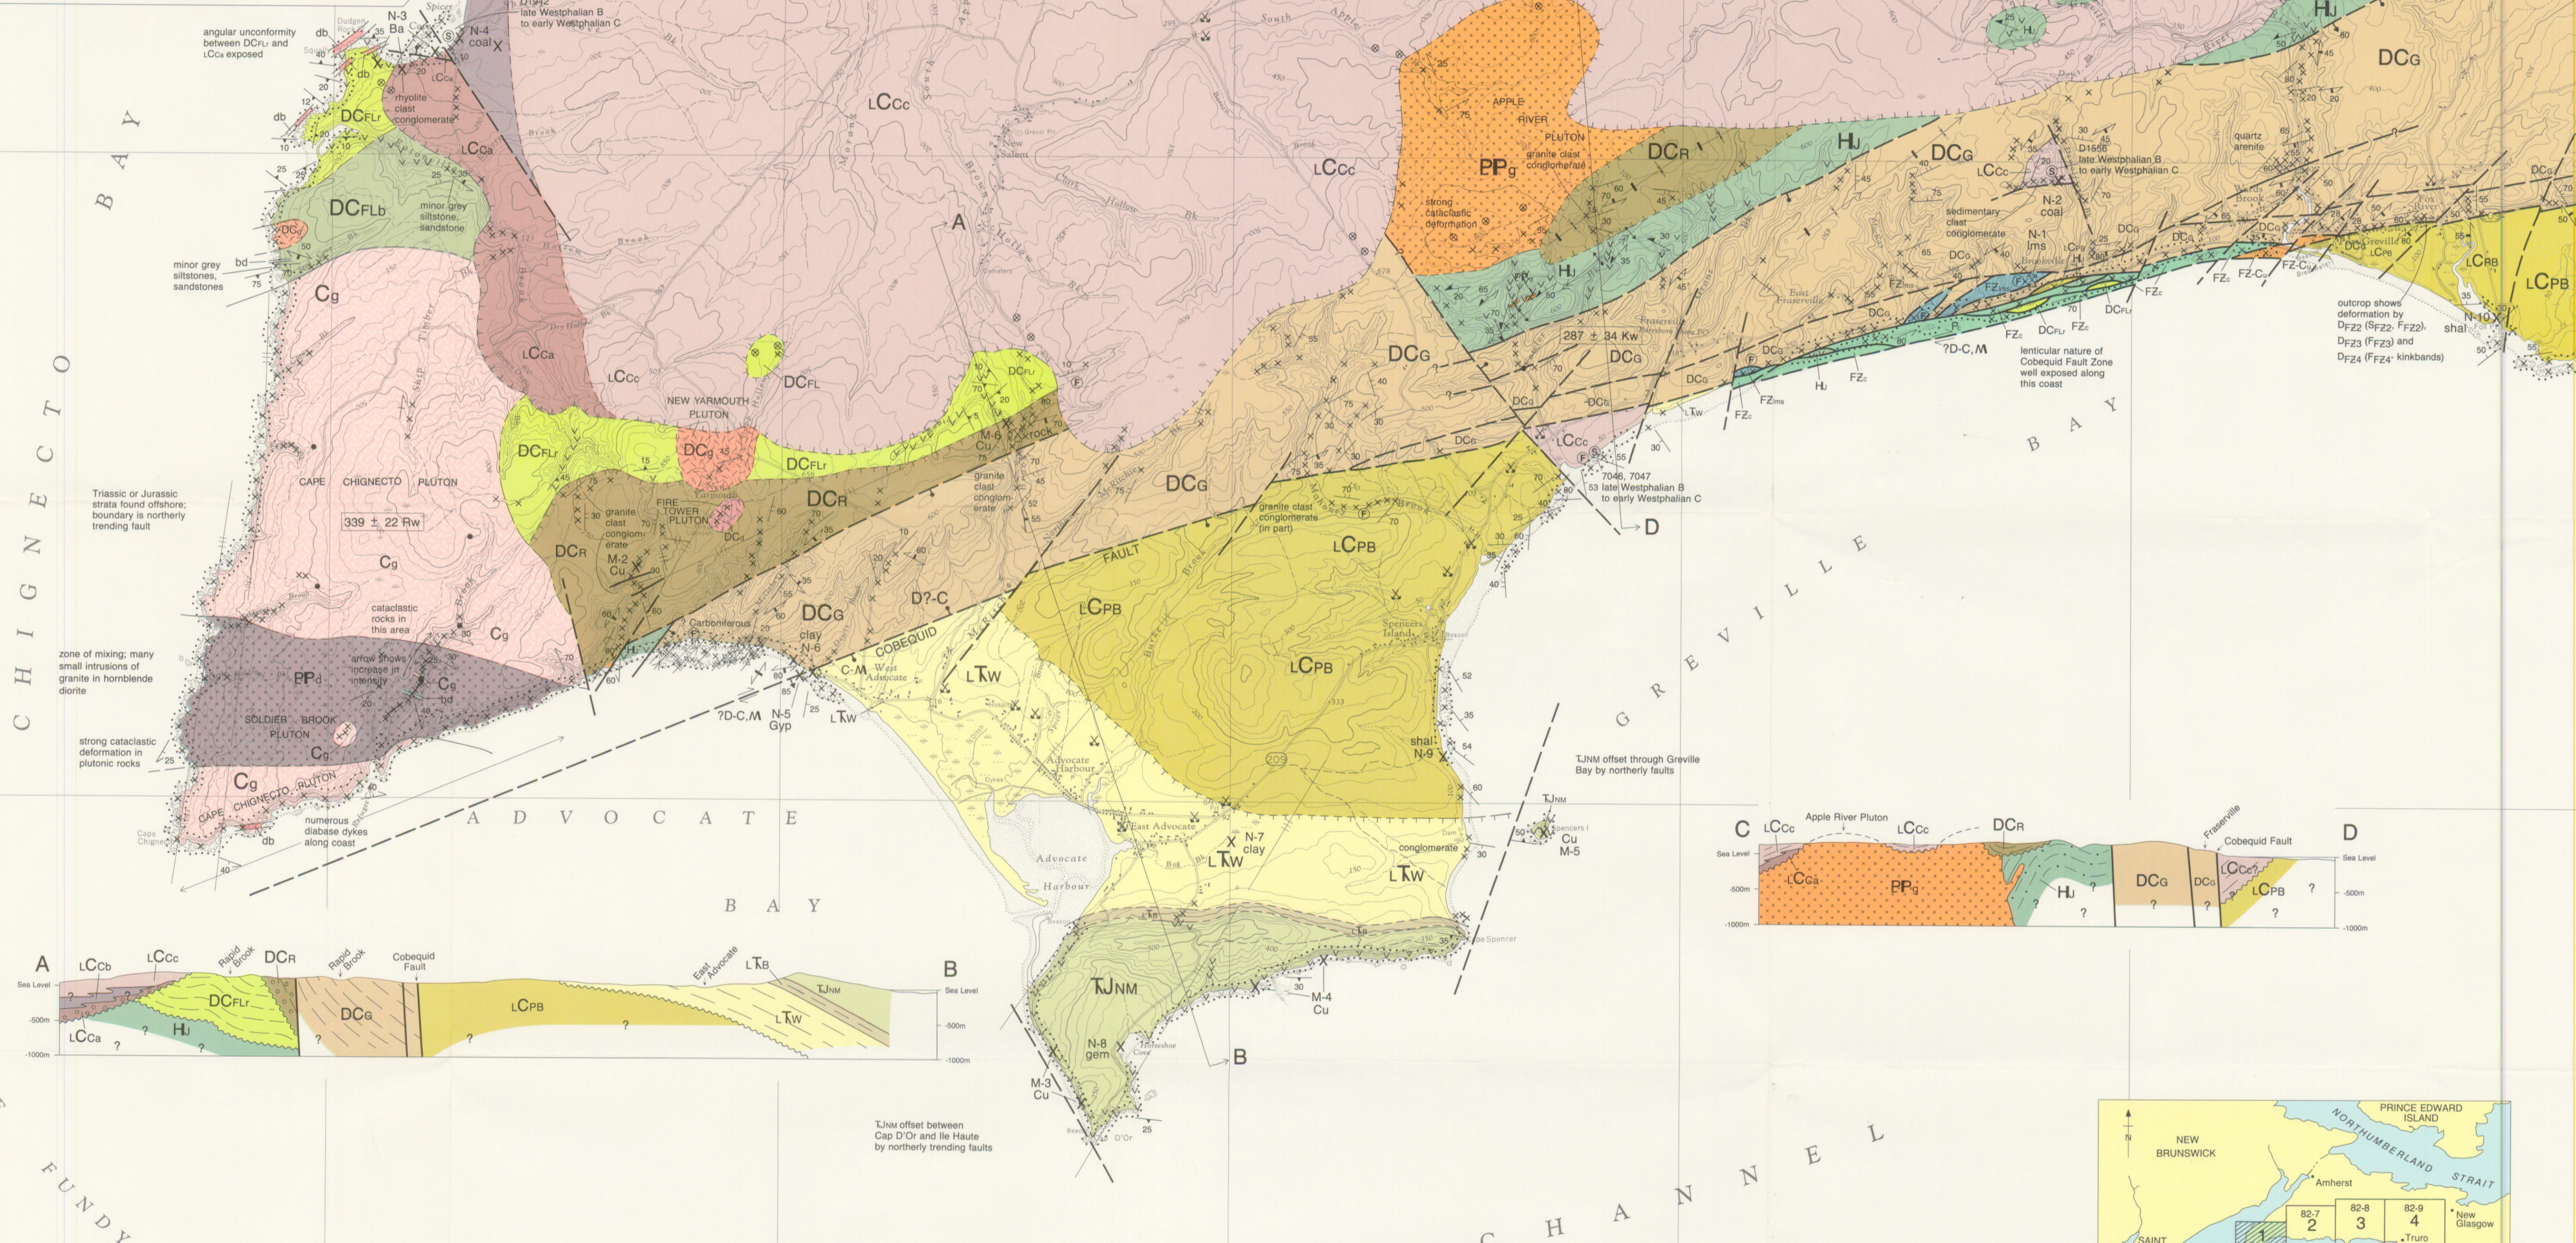

GEOLOGICAL MAP
OF THE
COBEQUID HIGHLANDS
COLCHESTER, CUMBERLAND & PICTOU COUNTIES
NOVA SCOTIA

BY
H.V. Donohoe Jr. and P.I. Wallace

1982

NOVA SCOTIA DEPARTMENT OF MINES AND ENERGY
Hon. Ron Barkhouse
Minister
John J. Laffin, P.Eng.
Deputy Minister

Scale 1:50 000
metres 1000 0 1000 2000 3000 4000 metres

MAP 82-6

CHIGNECTO BAY

GREVILLE BAY

BAY OF FUNDY

CHANZEL

MINAS