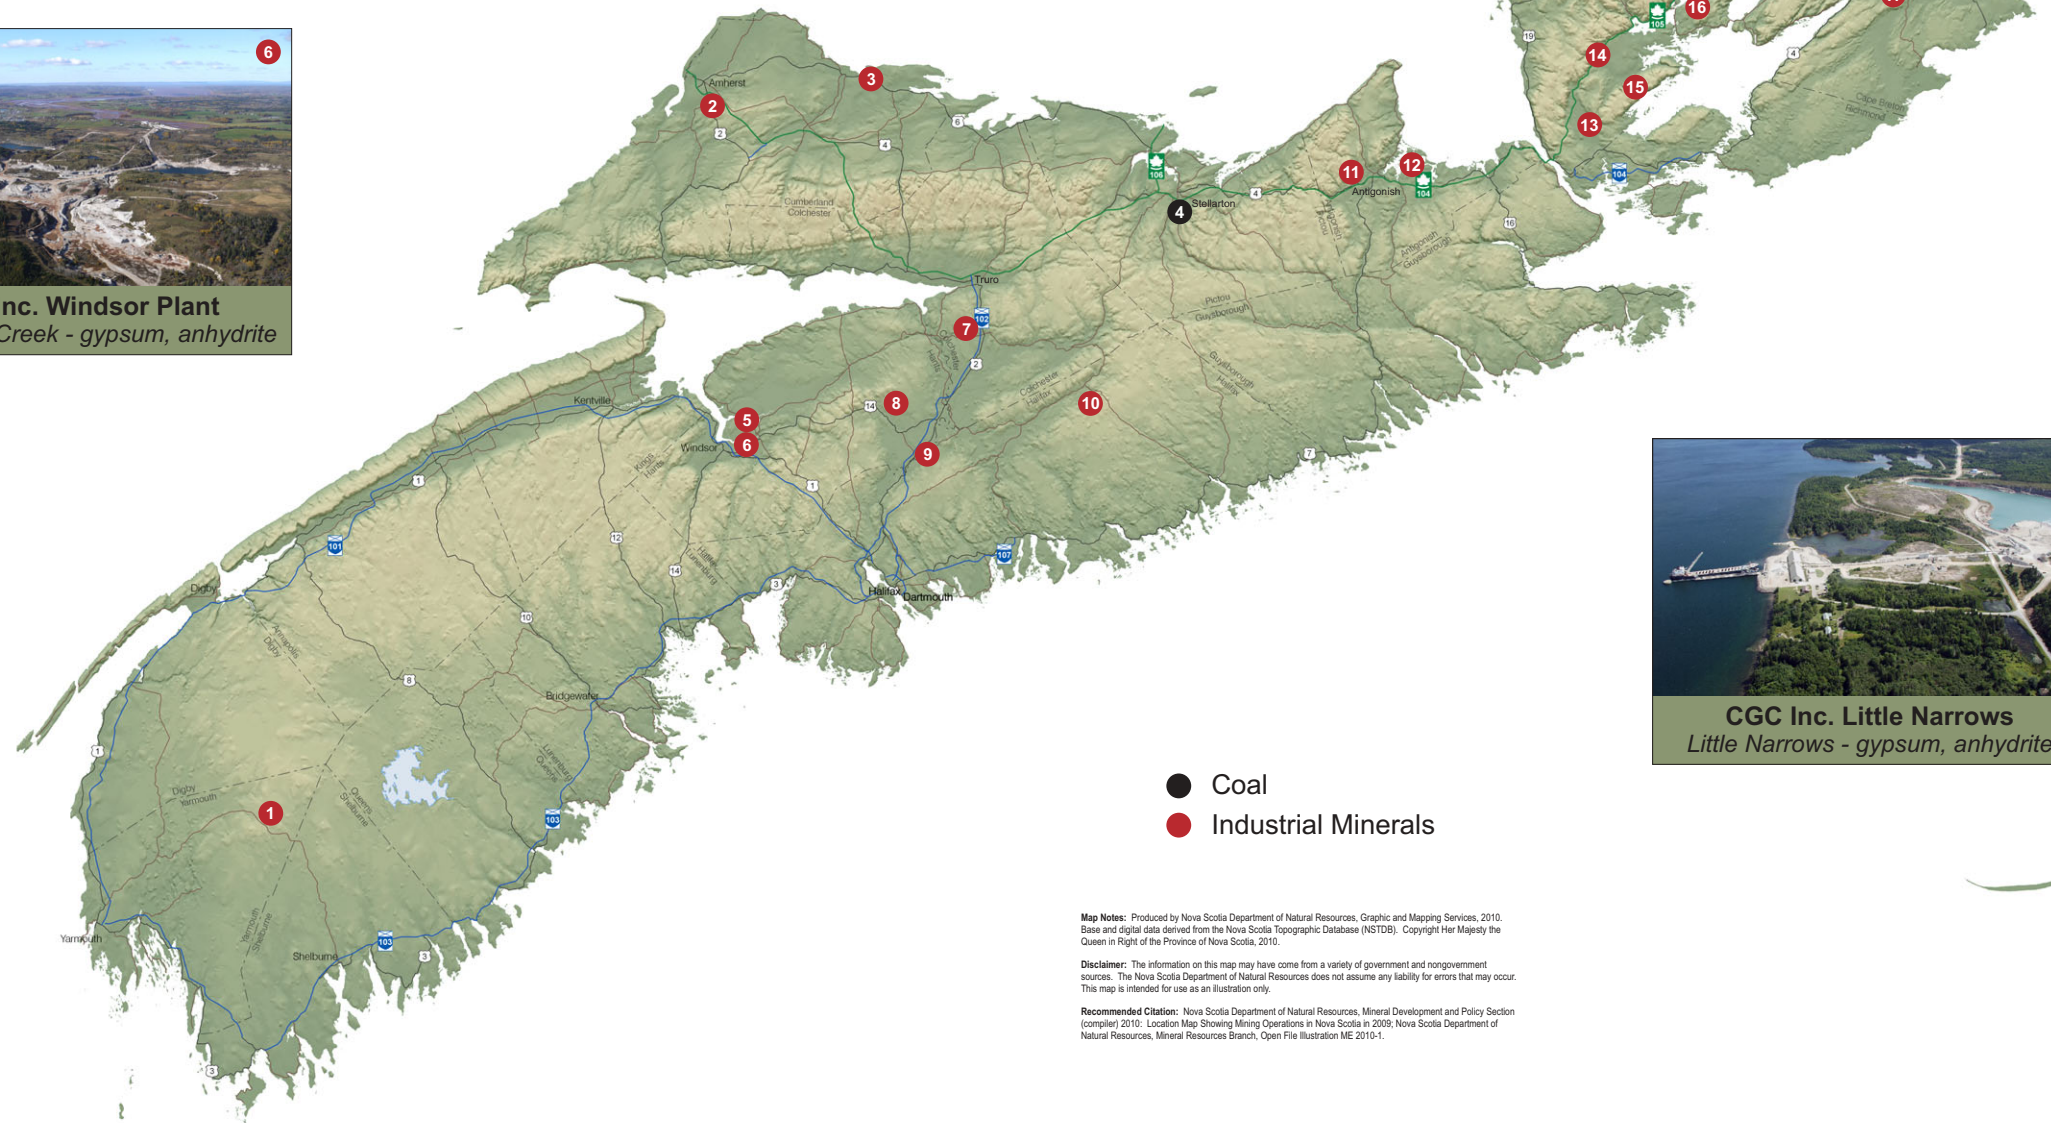

Location Map Showing Mining Operations in Nova Scotia in 2009

- Coal
- Industrial Minerals