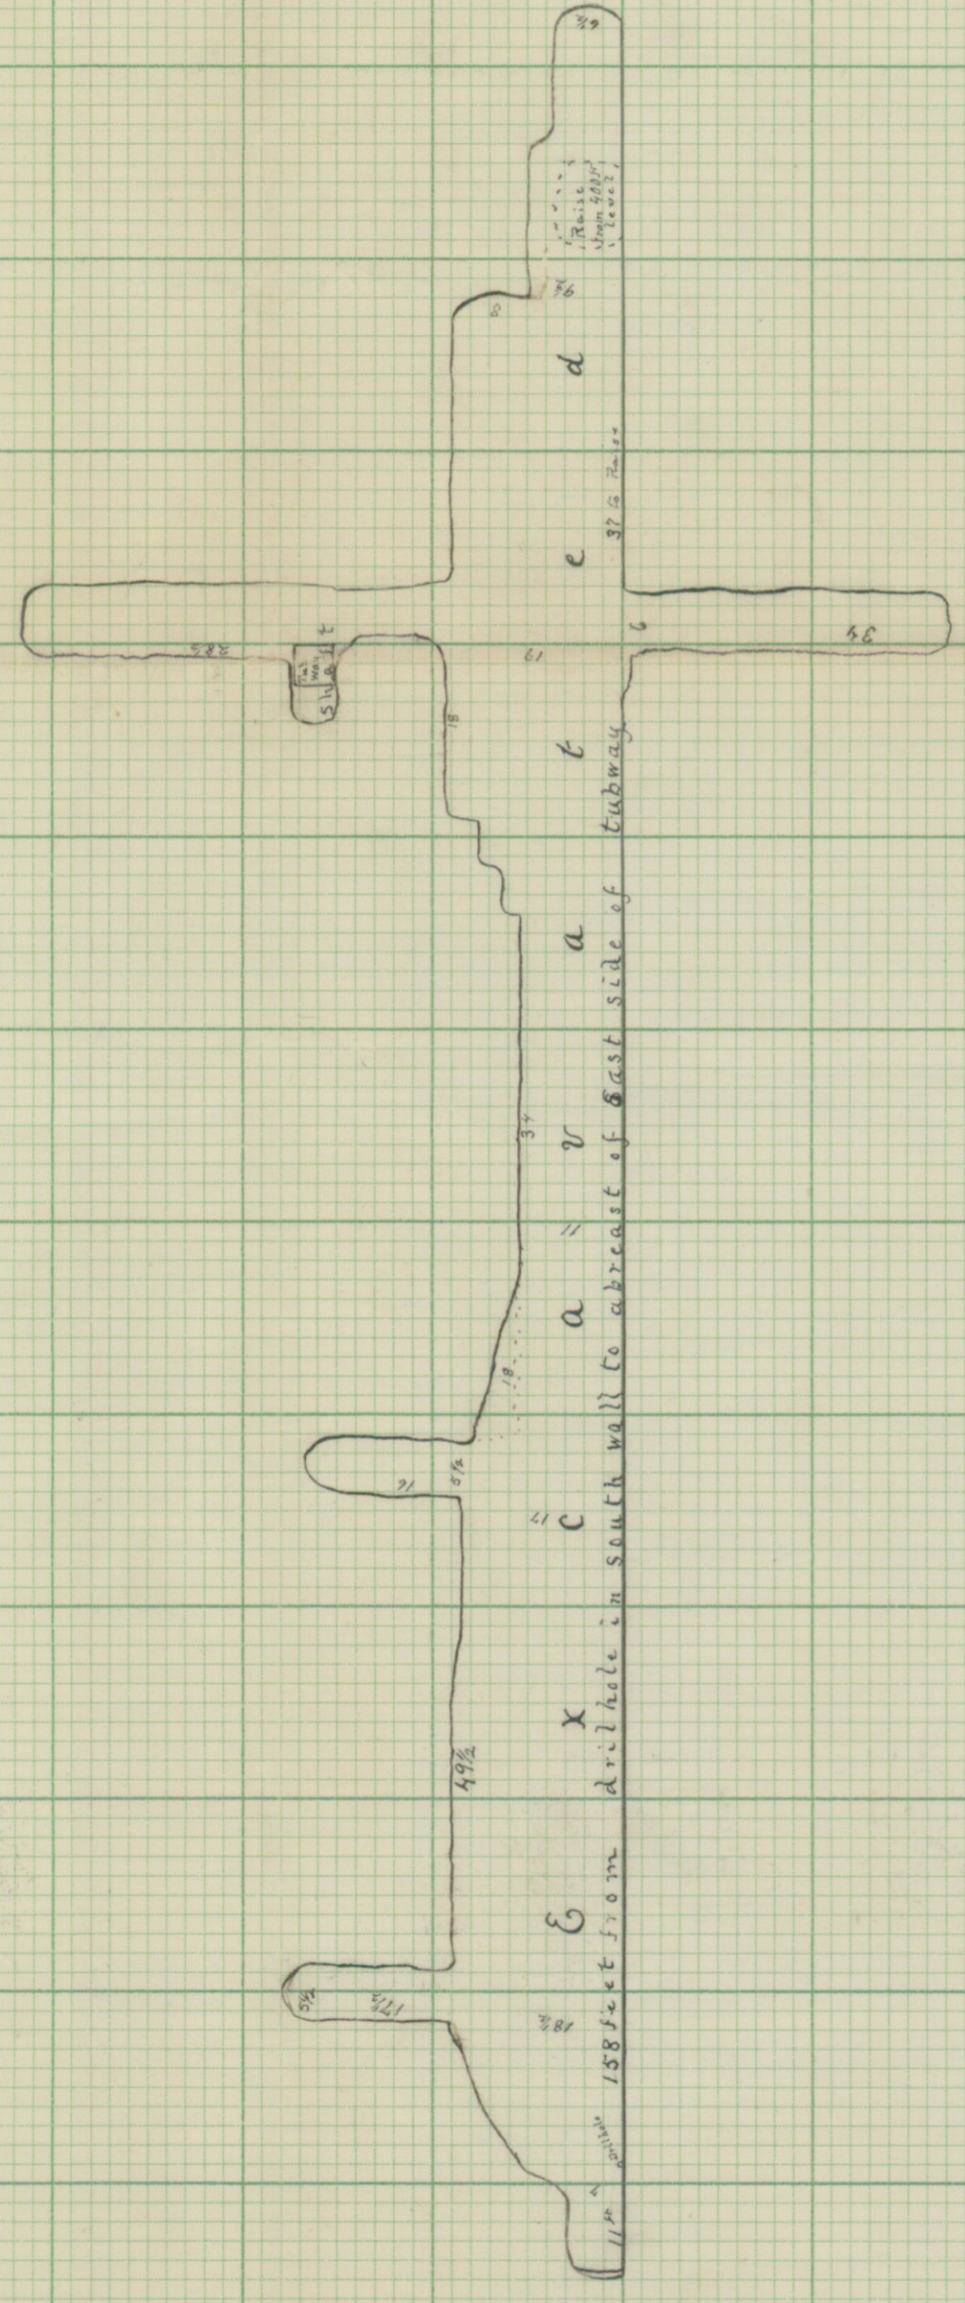

North

West

East

Horizontal Plan  
of 300 ft Level in  
O.P.M. Co's Plough  
Lead Mine at Wine  
Harbour, N.S.  
Scale 20 feet to one  
inch  
June 1908  
C.W.Pye

DFM 05005

North

West

East

Horizontal Plan  
of 400 ft Level in  
O.P.M. Co's Plough  
Lead Mine at  
Wine Harbour  
June 1908 Scale 20  
feet to an inch  
C.W.Pye