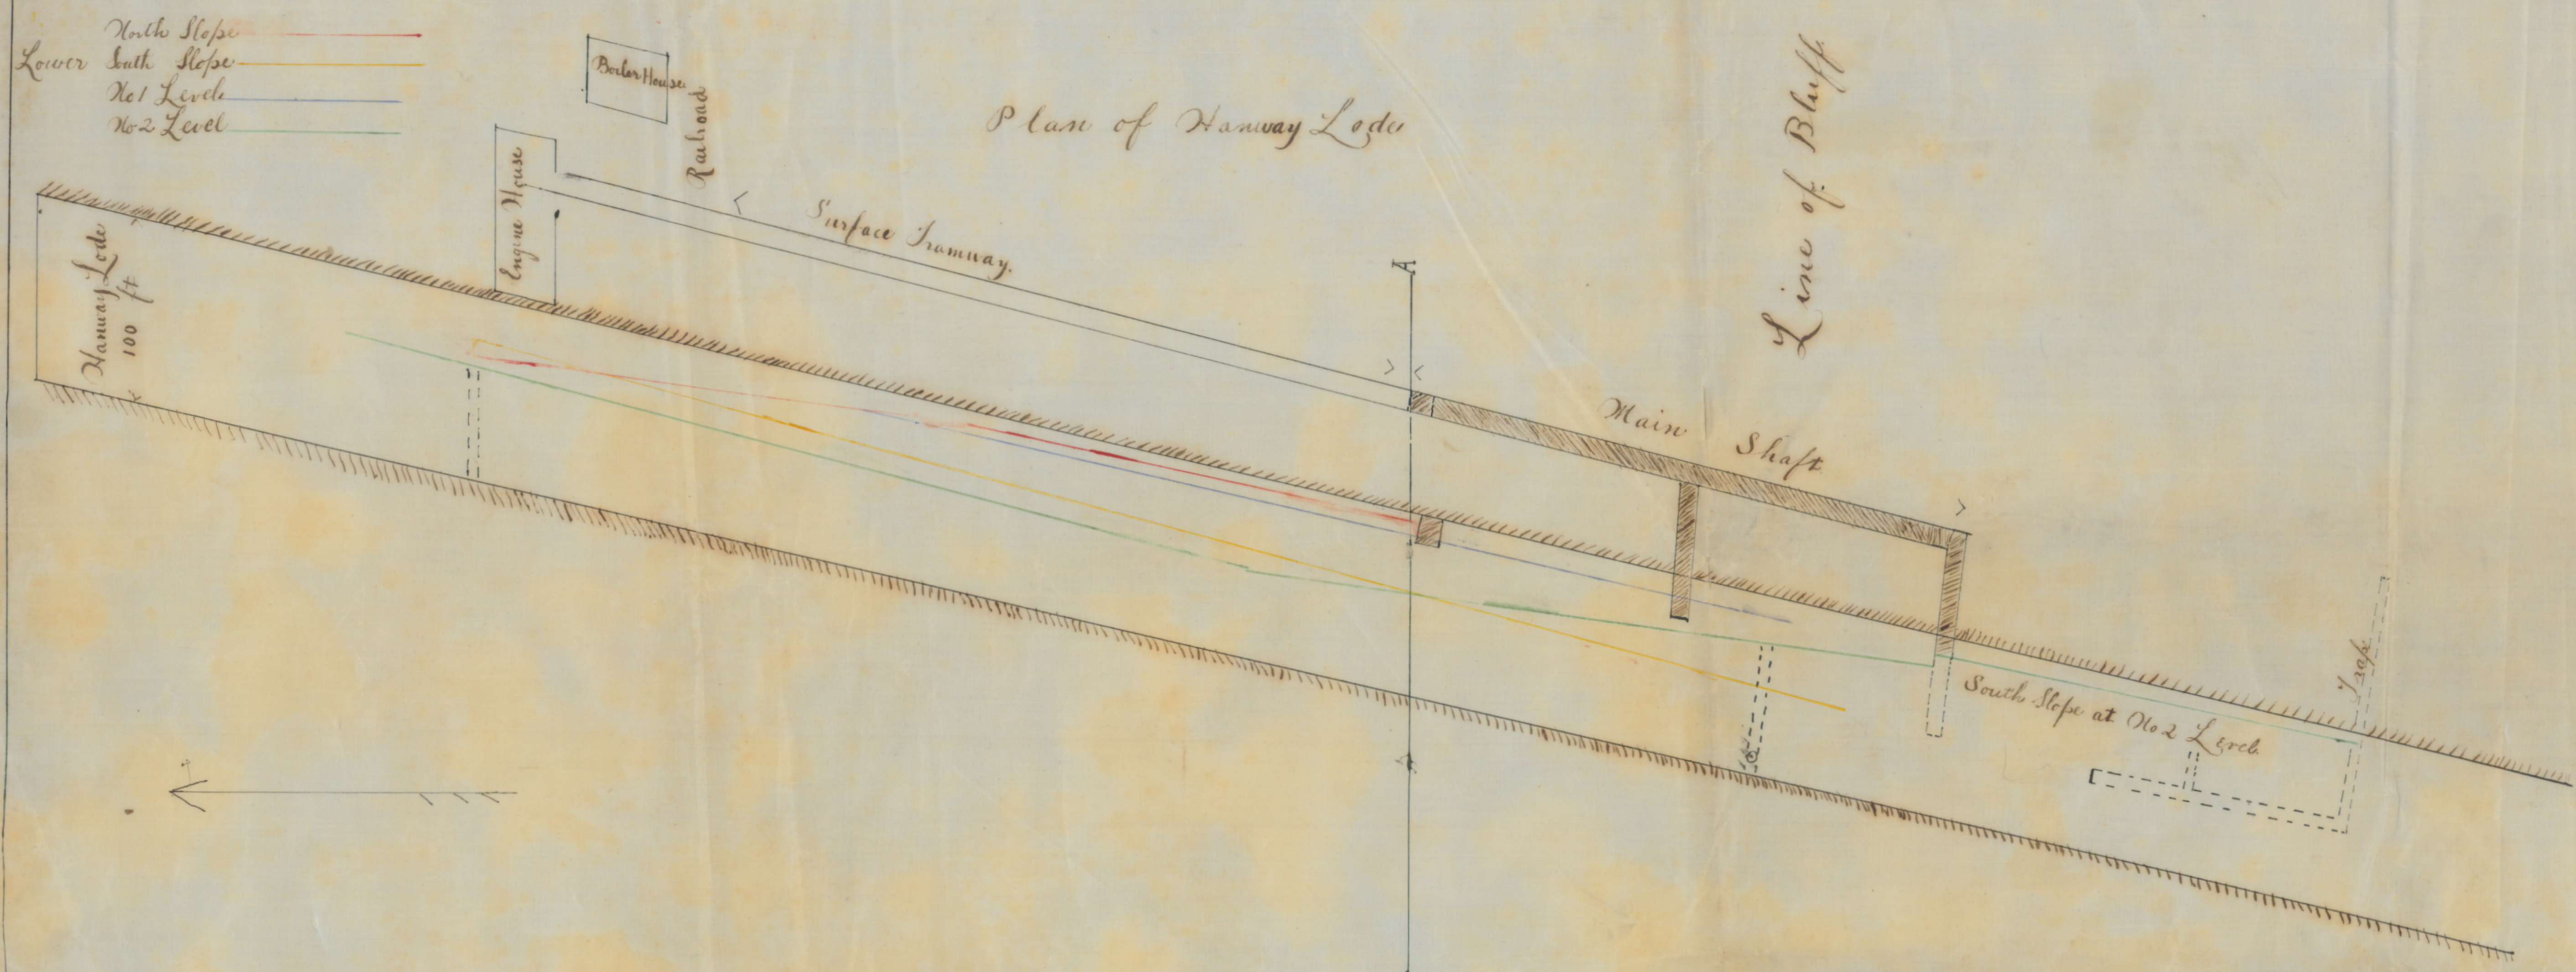

Colonial Copper Company

Cape D'Or July 27th 1905.

Scale 50 ft = 1 inch.

Cross Section at A B