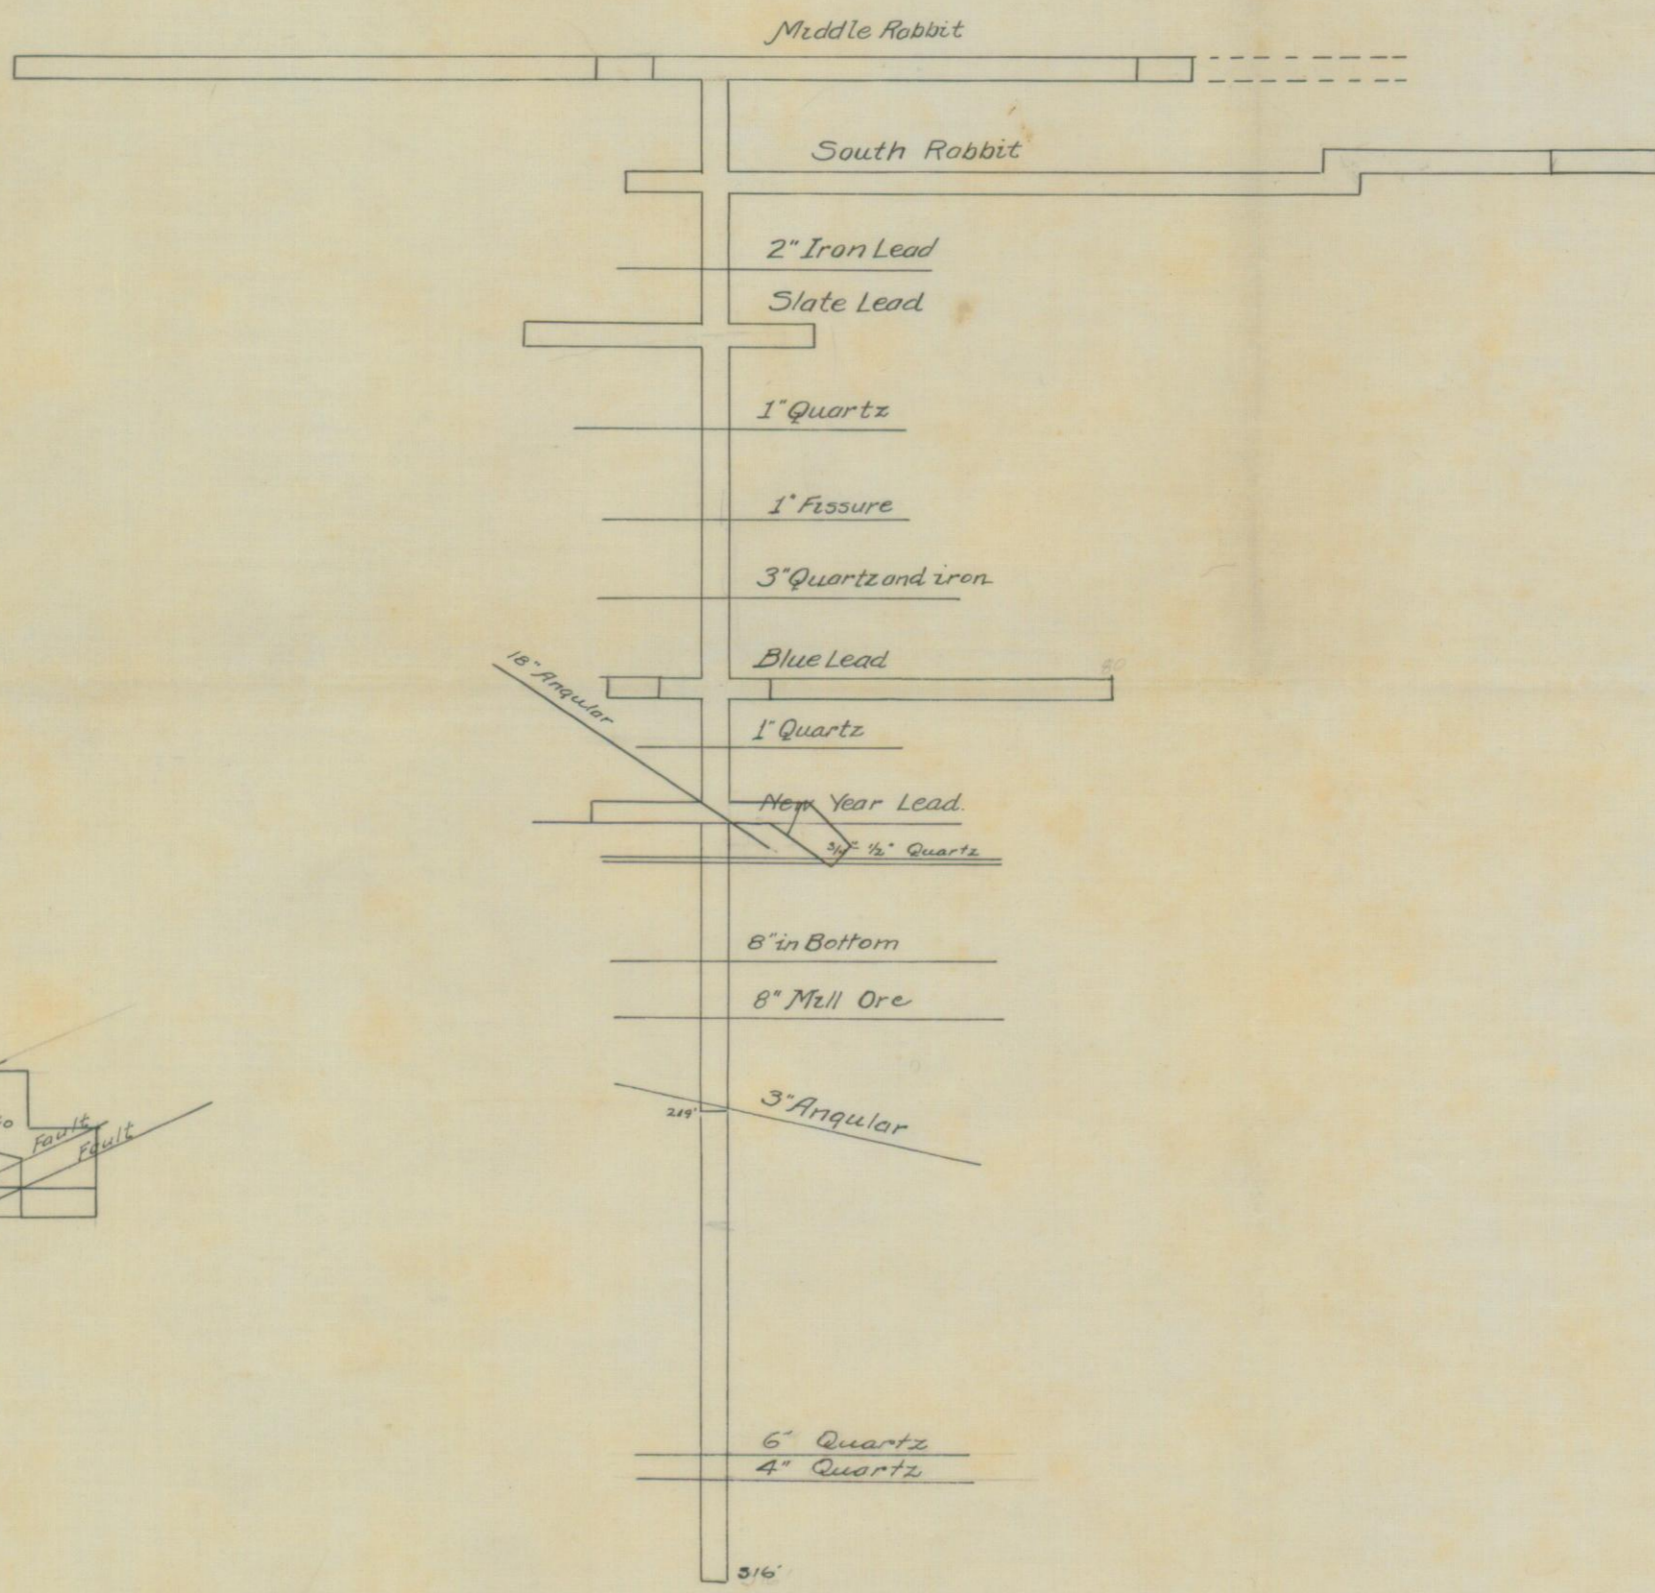

Plan Nº2 Level.

OFM 10-007

MINE PLANS

Ponhook Mining Co Ltd.
 Molega NS.
 Scale 1 in = 40 ft.
 April 1, 1910.

Handwritten signatures and notes:
 California
 County
 1910